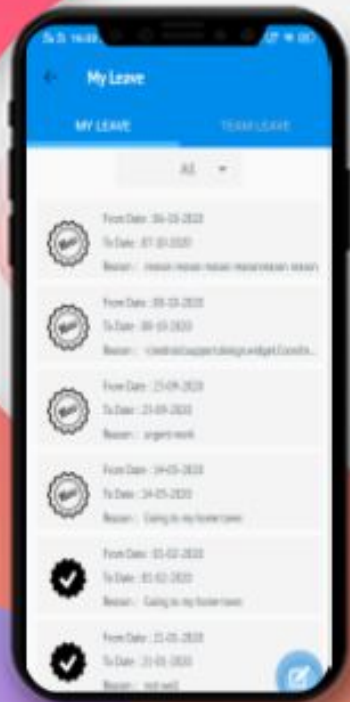

## TRANSPORT

Parents can see the whole information related to the transport like bus detail, bus in charge detail, driver & conductor detail with their phone no.