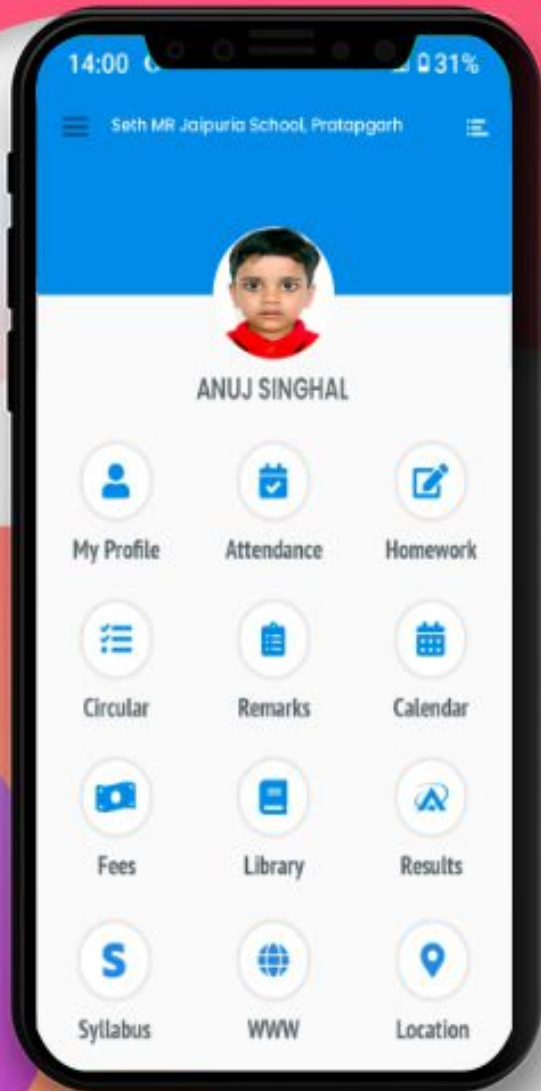

**Play Store**

**App Store**

By Searching Keyword “ **Jaipuria Now** ”

Install the App and make sure that you allow all the access it requests. Once it is installed, an icon with Jaipuria Now shall appear on your mobile phone's screen. TAP on it to open the app.

## Select Your Branch

Please select the required Branch and click on go to proceed further

---

## Login Screen

---

This is the login screen where you need to enter the credentials provided by the school and TAP on the "Sign in" button.

## DASHBOARD

Now you can see different icons. By tapping on any icon you can get the information related to your children like Homework, Attendance, Communication Details, Remarks, Achievements, Image Gallery, Circular, Downloads and many more.