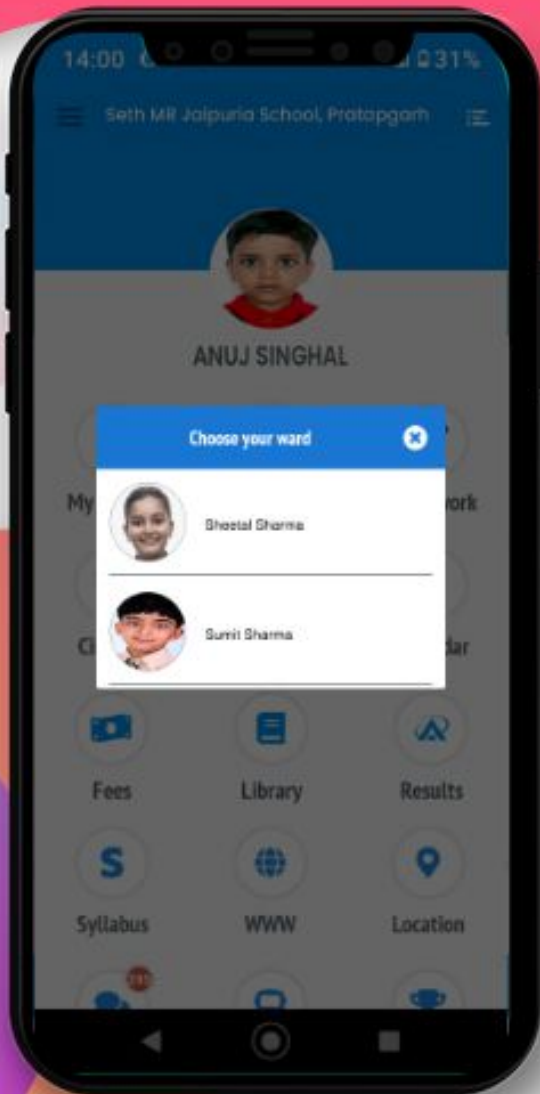

## DASHBOARD

Now you can see different icons. By tapping on any icon you can get the information related to your children like Homework, Attendance, Communication Details, Remarks, Achievements, Image Gallery, Circular, Downloads and many more.

## CHANGING PASSWORD

---

We strongly suggest you change your password periodically. You can click on the dropdown **☰** menu to change the password.

---

## SWITCH WARDS

---

Family Login (Switch Ward) If the siblings are studying in the same school then you can log in via Family ID.

---

## CHOOSE WARD

---

After selecting 'switch ward' from the left menu, you can select the ward from the given pop-up.