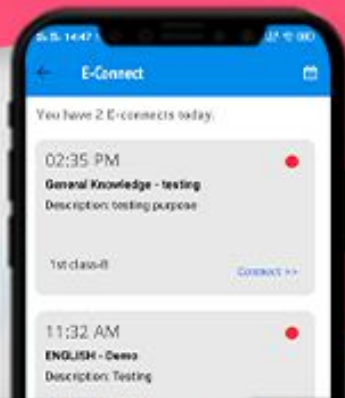

## TRANSPORT

Parents can see the whole information related to the transport like bus detail, bus in charge detail, driver & conductor detail with their phone no.

## APPLY LEAVES

Student can directly apply the leaves and check the approval and rejection status of his/her leave

---

## TIME TABLE & DOWNLOAD

---

Now Parents can see the whole schedule of their children's classes.  
With the teacher name.

Students can download the attachment-related to the homework,  
time table, or any other attachment regarding any events.