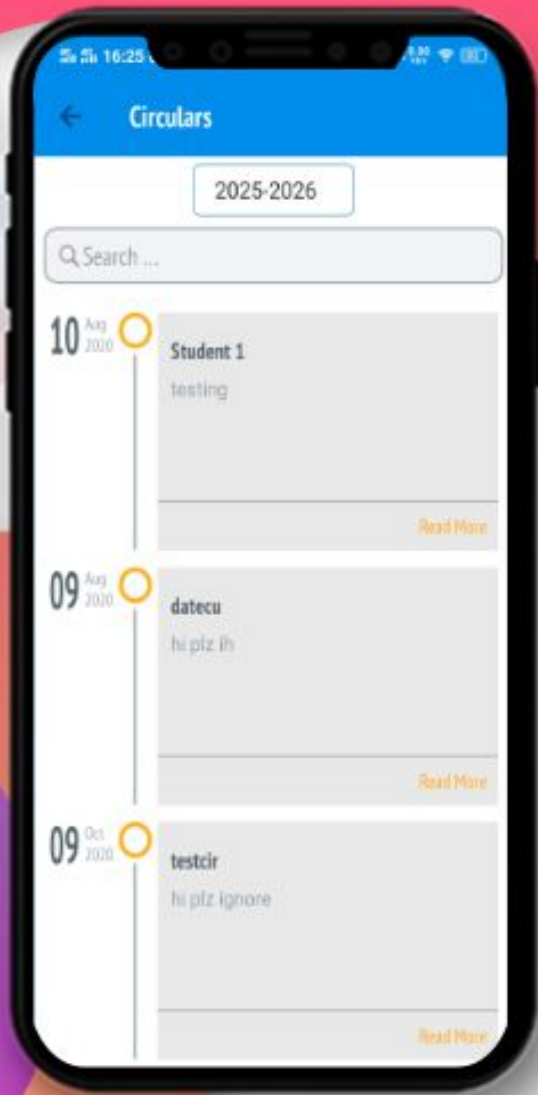

## DASHBOARD

Now you can see different icons. By tapping on any icon you can get the information related to your children like Homework, Attendance, Communication Details, Remarks, Achievements, Image Gallery, Circular, Downloads and many more.

## MY PROFILE

Displays complete profile of the student including photograph, parent details, class teacher details, address and emergency contact number as per school records.

## ATTENDANCE

Instant notification and detailed view of the student attendance in the current academic year including presents, absents, and leaves.

---

## HOMework

---

Now the homework given by the subject teacher is just a click away on your mobile with a due date, description, and download option.