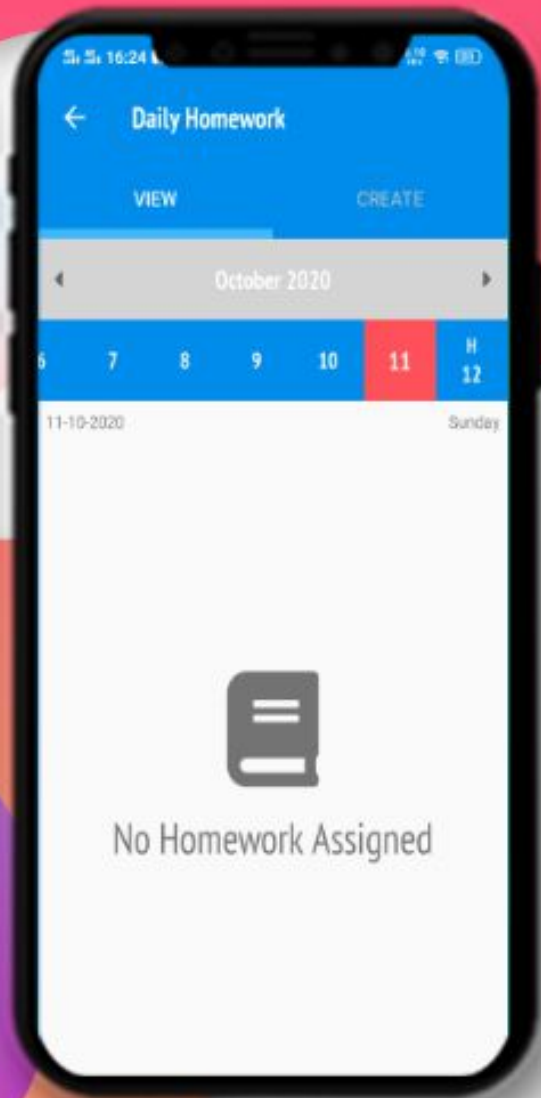

HOMework

Now the homework given by the subject teacher is just a click away on your mobile with a due date, description, and download option.