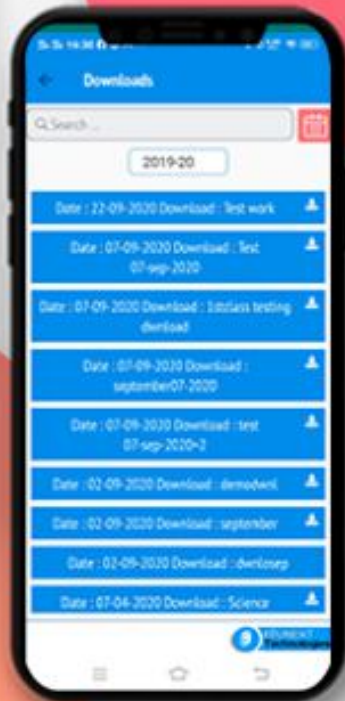

## TRANSPORT

Parents can see the whole information related to the transport like bus detail, bus in charge detail, driver & conductor detail with their phone no.

## APPLY LEAVES

Student can directly apply the leaves and check the approval and rejection status of his/her leave

---