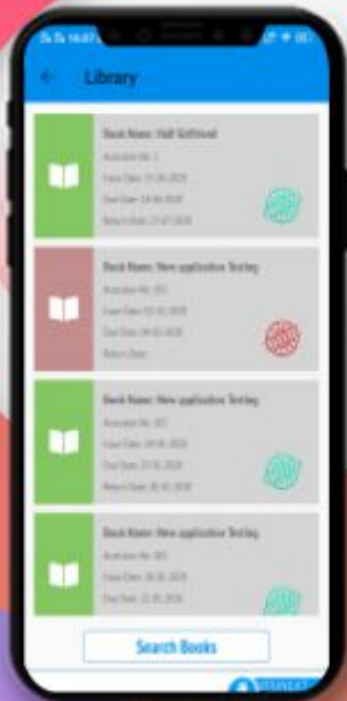

## REMARKS

Student was active or down today? What's the achievement? Has he done something good or bad? Find out from daily remarks by teachers.

Red Remark denoted to negative remark & green remark denoted to positive remark.

## CALENDAR

**There are two views of calendar Yearly and Monthly**

Now, parents, teacher can get an overview of the activities happening in the school by tapping on the Calendar icon.

It is a complete schedule of school activities which are going on throughout the year.

## FEE DETAILS

Parents can see the complete fee information including fee payable, payment status and dues for different fee types.

## LIBRARY TRANSACTIONS

What does a student like to read? Is he responsible enough in returning the books in time? Parents can find the answer here.

Cross mark denoted that the book is not returned & right mark denoted that the book has returned within the time.