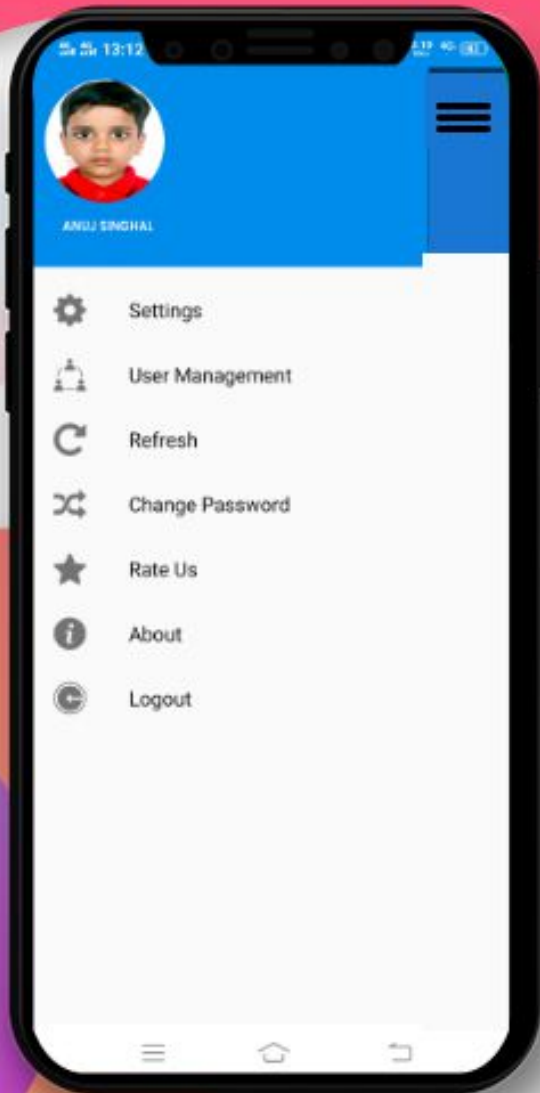

**Play Store**

**App Store**

By Searching Keyword “ **Jaipuria Now** ”

Install the App and make sure that you allow all the access it requests. Once it is installed, an icon with Jaipuria Now shall appear on your mobile phone's screen. TAP on it to open the app.

## Select Your Branch

Please select the required Branch and click on go to proceed further

---

## Login Screen

---

This is the login screen where you need to enter the credentials provided by the school and TAP on the "Sign in" button.

## DASHBOARD

Now you can see different icons. By tapping on any icon you can get the information related to your children like Homework, Attendance, Communication Details, Remarks, Achievements, Image Gallery, Circular, Downloads and many more.