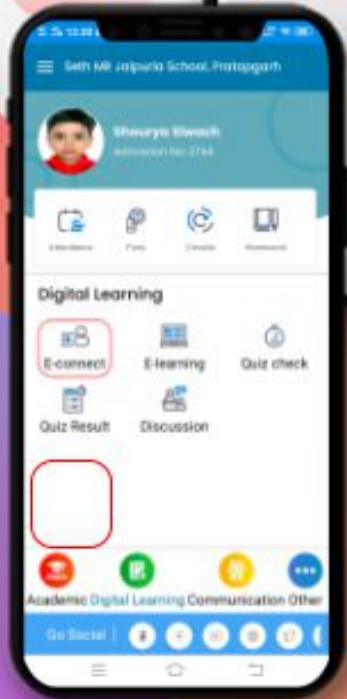

## DASHBOARD

Now you can see different icons. By tapping on any icon you can get the information related to your children like Homework, Attendance, Communication Details, Remarks, Achievements, Image Gallery, Circular, Downloads and many more.

## TRANSPORT

Parents can see the whole information related to the transport like bus detail, bus in charge detail, driver & conductor detail with their phone no.

## APPLY LEAVES

Student can directly apply the leaves and check the approval and rejection status of his/her leave

---

## TIME TABLE & DOWNLOAD

---

Now Parents can see the whole schedule of their children's classes.  
With the teacher name.

Students can download the attachment-related to the homework,  
time table, or any other attachment regarding any events.