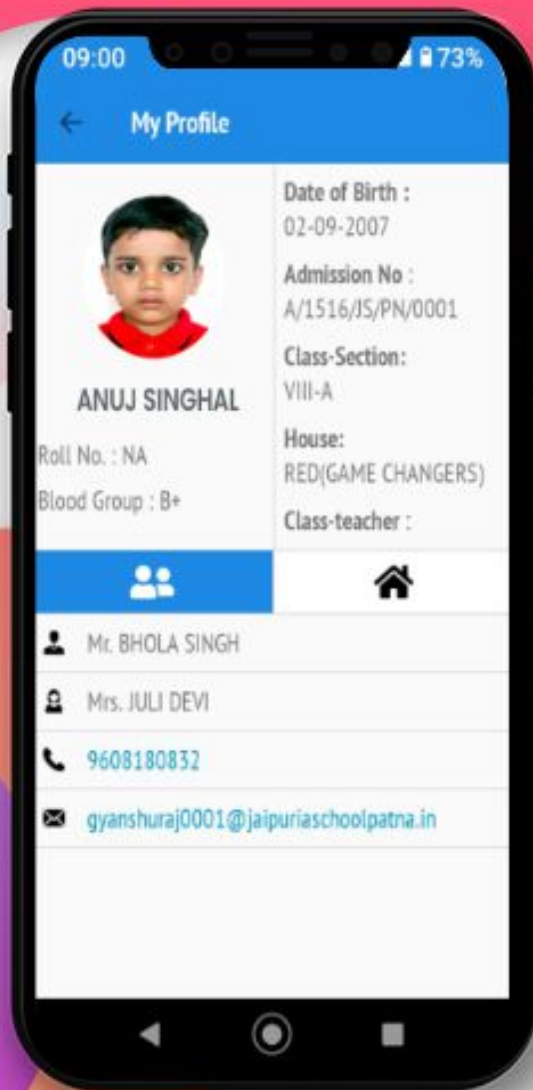

## DASHBOARD

Now you can see different icons. By tapping on any icon you can get the information related to your children like Homework, Attendance, Communication Details, Remarks, Achievements, Image Gallery, Circular, Downloads and many more.

## SWITCH WARDS

---

Family Login (Switch Ward) If the siblings are studying in the same school then you can log in via Family ID.

---

## CHOOSE WARD

---

After selecting 'switch ward' from the left menu, you can select the ward from the given pop-up.

## MY PROFILE

Displays complete profile of the student including photograph, parent details, class teacher details, address and emergency contact number as per school records.