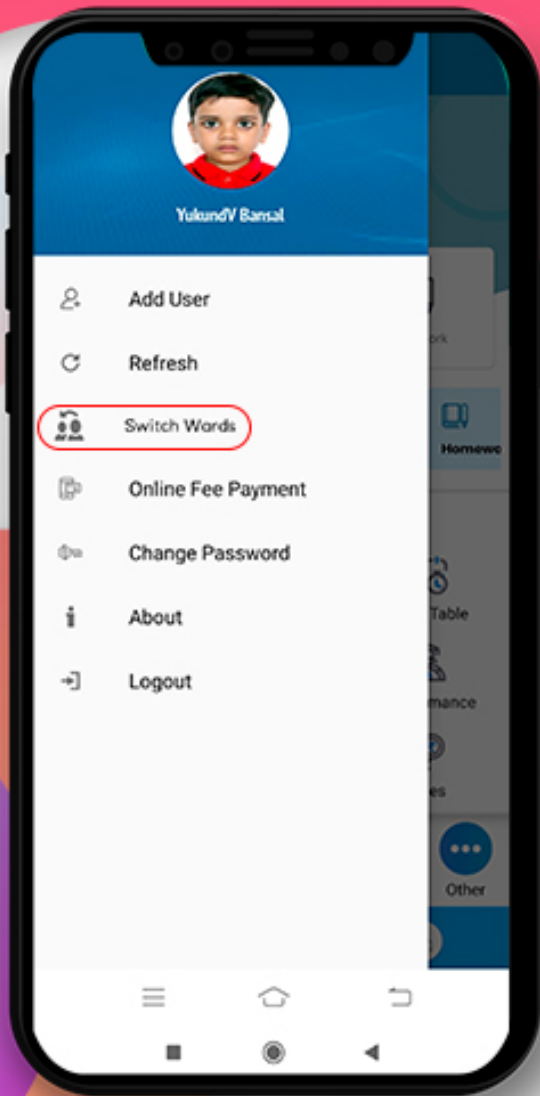

**Play Store**

**App Store**

By Searching Keyword “ **Jaipuria Now** ”

Install the App and make sure that you allow all the access it requests. Once it is installed, an icon with Jaipuria Now shall appear on your mobile phone's screen. TAP on it to open the app.

## Login Screen

---

This is the login screen where you need to enter the credentials provided by the school and TAP on the "Sign in" button.

## DASHBOARD

Now you can see different icons. By tapping on any icon you can get the information related to your children like Homework, Attendance, Communication Details, Remarks, Achievements, Image Gallery, Circular, Downloads and many more.

## CHANGING PASSWORD

---

We strongly suggest you change your password periodically. You can click on the dropdown **☰** menu to change the password.

---