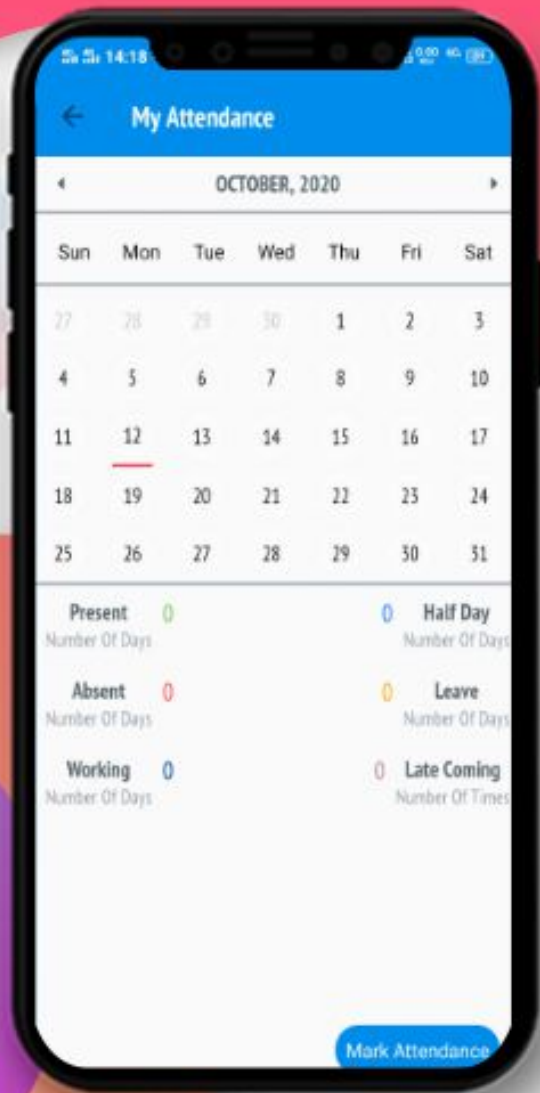

ATTENDANCE

Instant notification and detailed view of the student attendance in the current academic year including presents, absents, and leaves.