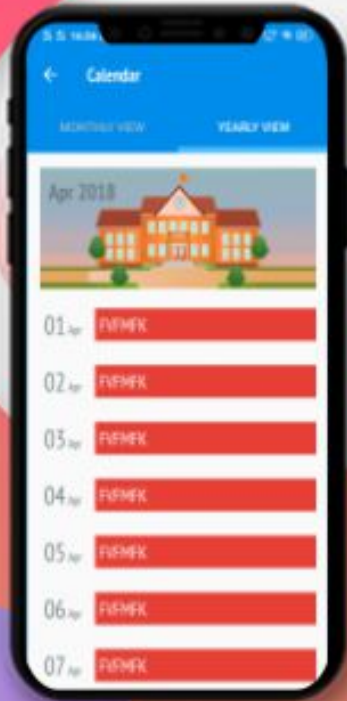

## ATTENDANCE

Instant notification and detailed view of the student attendance in the current academic year including presents, absents, and leaves.

---

## HOMework

---

Now the homework given by the subject teacher is just a click away on your mobile with a due date, description, and download option.

## CIRCULAR

Instant alerts on any circular/notice from school and also complete archive thereof with an option of attachment download.

## REMARKS

Student was active or down today? What's the achievement? Has he done something good or bad? Find out from daily remarks by teachers.

Red Remark denoted to negative remark & green remark denoted to positive remark.