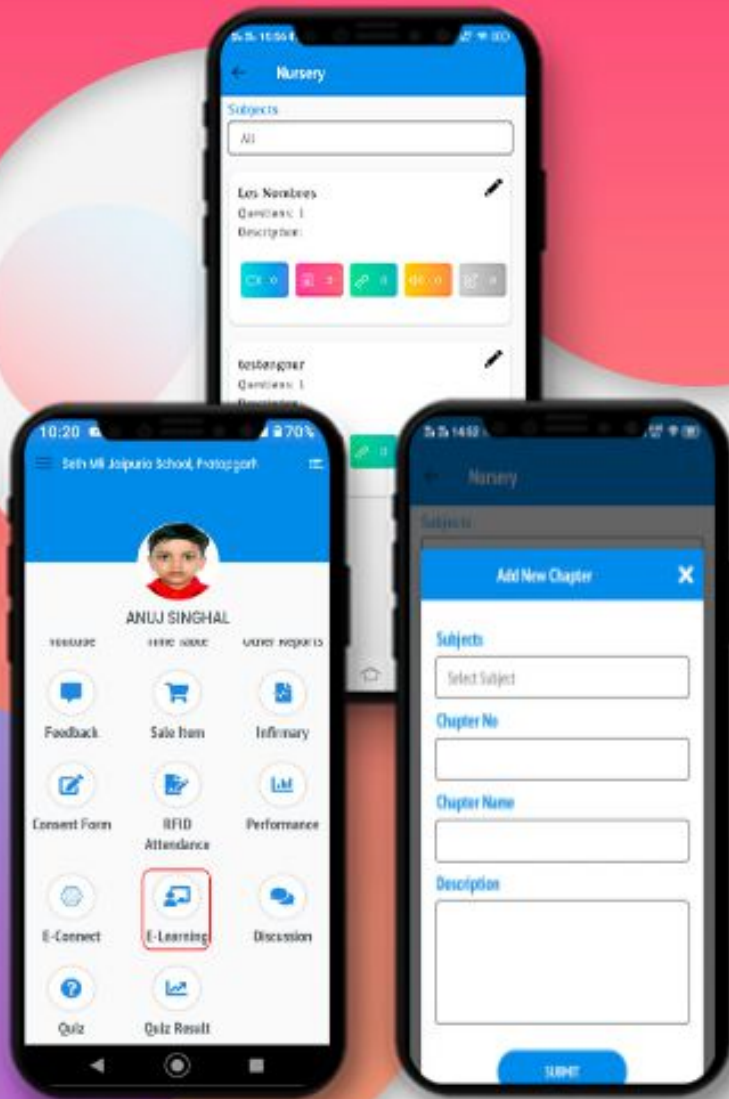

## TRANSPORT

Parents can see the whole information related to the transport like bus detail, bus in charge detail, driver & conductor detail with their phone no.

## APPLY LEAVES

Student can directly apply the leaves and check the approval and rejection status of his/her leave

---

## TIME TABLE & DOWNLOAD

---

Now Parents can see the whole schedule of their children's classes.  
With the teacher name.

Students can download the attachment-related to the homework,  
time table, or any other attachment regarding any events.

## E-Connect

How Student will accept this invitation?

Students can view the **e-connect** option on their student dashboard.

Once students will click on e-connect option, attached screen will be coming on their screen.