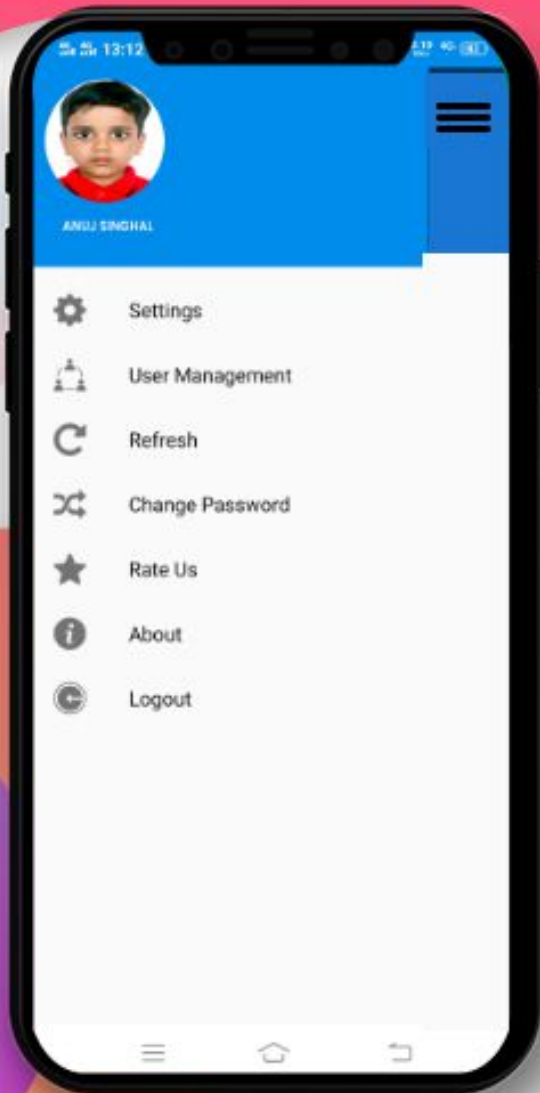

**Play Store**

**App Store**

By Searching Keyword “ **Jaipuria Now** ”

Install the App and make sure that you allow all the access it requests. Once it is installed, an icon with Jaipuria Now shall appear on your mobile phone's screen. TAP on it to open the app.

## Select Your Branch

Please select the required Branch and click on go to proceed further

---

## Login Screen

---

This is the login screen where you need to enter the credentials provided by the school and TAP on the "Sign in" button.

---

## DASHBOARD

---

Now you can see different icons. By tapping on any icon you can get the information related to your children like Homework, Attendance, Communication Details, Remarks, Achievements, Image Gallery, Circular, Downloads and many more.