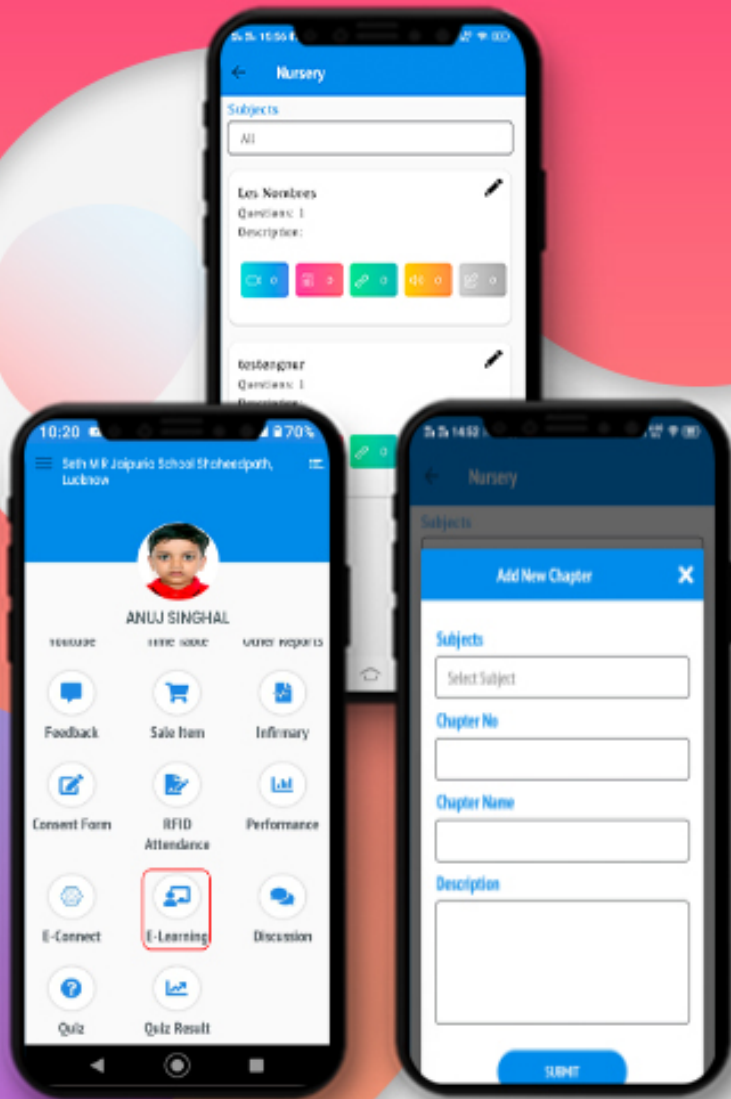

## APPLY LEAVES

Student can directly apply the leaves and check the approval and rejection status of his/her leave

## TIME TABLE & DOWNLOAD

Now Parents can see the whole schedule of their children's classes. With the teacher name.

Students can download the attachment-related to the homework, time table, or any other attachment regarding any events.

## E-Connect

How Student will accept this invitation?

Students can view the **e-connect** option on their student dashboard.

Once students will click on e-connect option, attached screen will be coming on their screen.