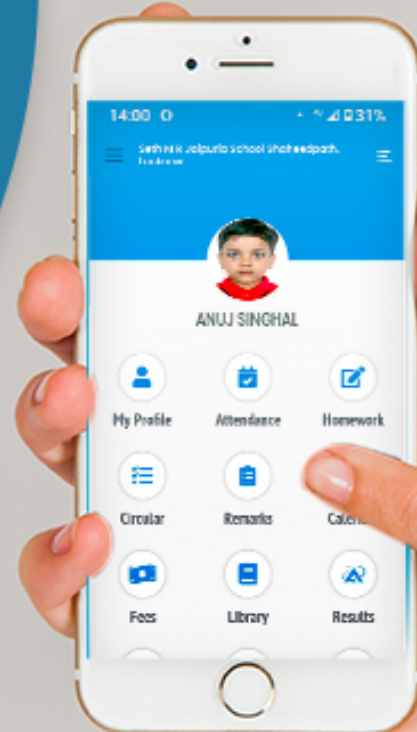

Bringing School & Teacher
Closer To You