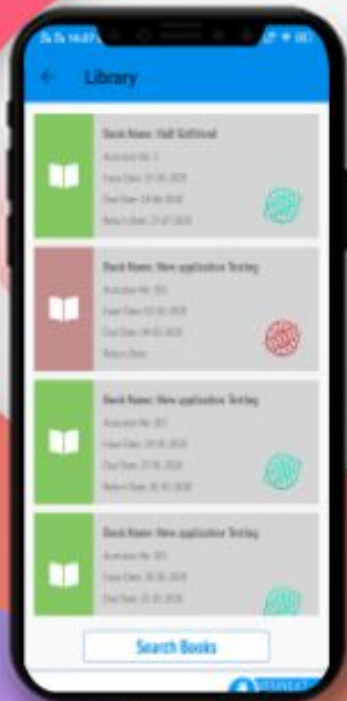

## DASHBOARD

---

Now you can see different icons. By tapping on any icon you can get the information related to your children like Homework, Attendance, Communication Details, Remarks, Achievements, Image Gallery, Circular, Downloads and many more.

## REMARKS

Student was active or down today? What's the achievement? Has he done something good or bad? Find out from daily remarks by teachers.

Red Remark denoted to negative remark & green remark denoted to positive remark.

## CALENDAR

**There are two views of calendar Yearly and Monthly**

Now, parents, teacher can get an overview of the activities happening in the school by tapping on the Calendar icon.

It is a complete schedule of school activities which are going on throughout the year.

## FEE DETAILS

Parents can see the complete fee information including fee payable, payment status and dues for different fee types.