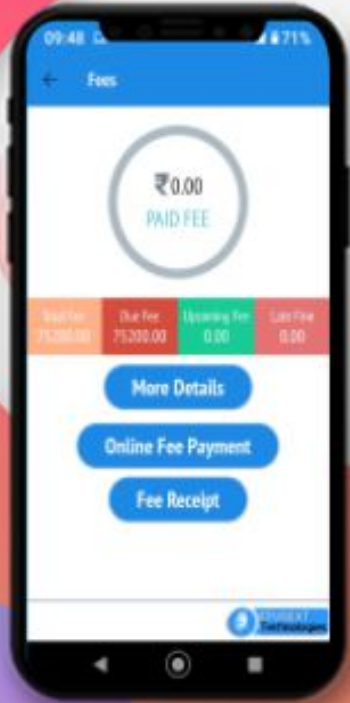

## CIRCULAR

Instant alerts on any circular/notice from school and also complete archive thereof with an option of attachment download.

## REMARKS

Student was active or down today? What's the achievement? Has he done something good or bad? Find out from daily remarks by teachers.

Red Remark denoted to negative remark & green remark denoted to positive remark.

## FEE DETAILS

Parents can see the complete fee information including fee payable, payment status and dues for different fee types.