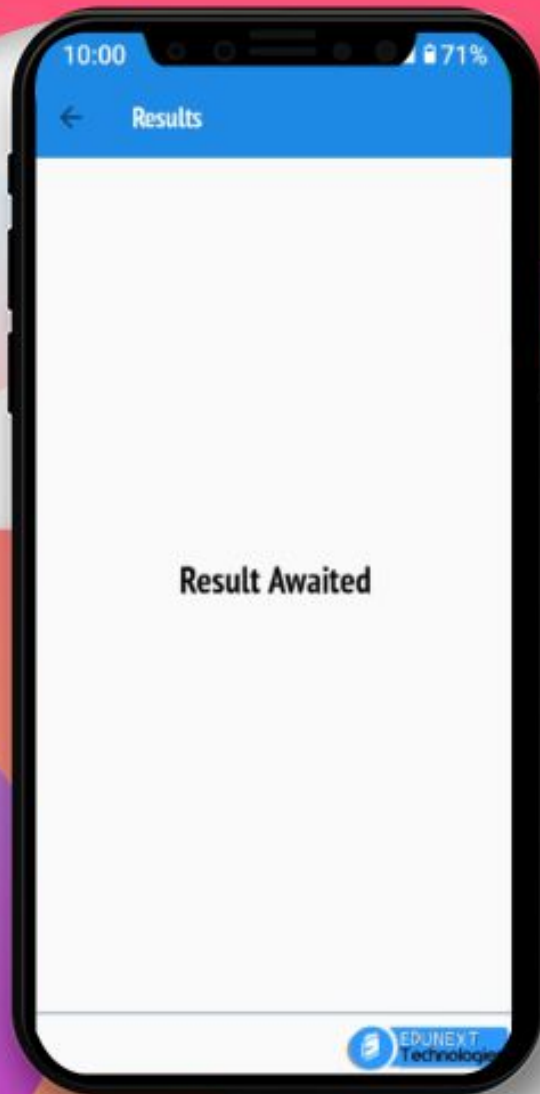

## FEE DETAILS

Parents can see the complete fee information including fee payable, payment status and dues for different fee types.

## LIBRARY TRANSACTIONS

What does a student like to read? Is he responsible enough in returning the books in time? Parents can find the answer here.

Cross mark denoted that the book is not returned & right mark denoted that the book has returned within the time.