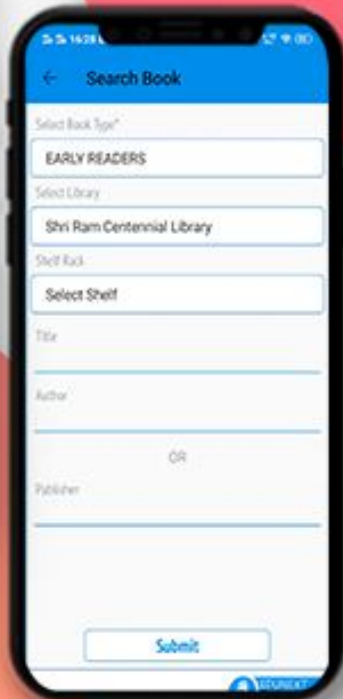

## CALENDAR

**There are two views of calendar Yearly and Monthly**

Now, parents, teacher can get an overview of the activities happening in the school by tapping on the Calendar icon.

It is a complete schedule of school activities which are going on throughout the year.

## FEE DETAILS

Parents can see the complete fee information including fee payable, payment status and dues for different fee types.