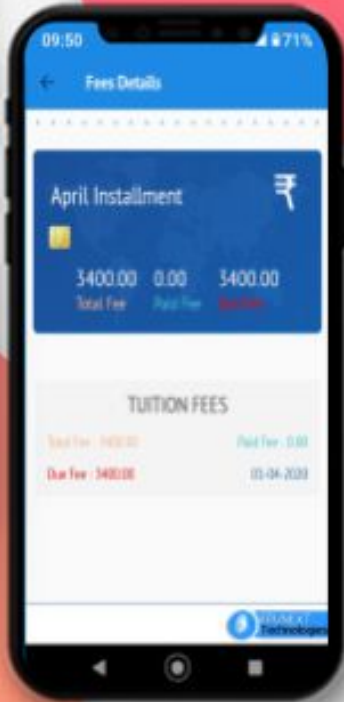

## CIRCULAR

Instant alerts on any circular/notice from school and also complete archive thereof with an option of attachment download.

## REMARKS

Student was active or down today? What's the achievement? Has he done something good or bad? Find out from daily remarks by teachers.

Red Remark denoted to negative remark & green remark denoted to positive remark.

## CALENDAR

**There are two views of calendar Yearly and Monthly**

Now, parents, teacher can get an overview of the activities happening in the school by tapping on the Calendar icon.

It is a complete schedule of school activities which are going on throughout the year.

## FEE DETAILS

Parents can see the complete fee information including fee payable, payment status and dues for different fee types.