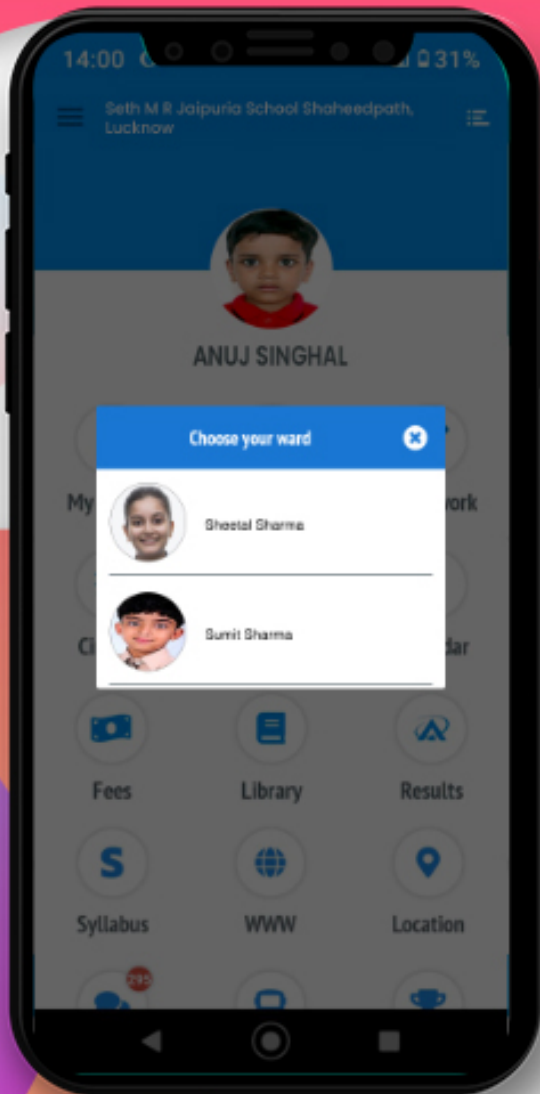

## DASHBOARD

---

Now you can see different icons. By tapping on any icon you can get the information related to your children like Homework, Attendance, Communication Details, Remarks, Achievements, Image Gallery, Circular, Downloads and many more.

## CHANGING PASSWORD

---

We strongly suggest you change your password periodically. You can click on the dropdown **☰** menu to change the password.

---

## SWITCH WARDS

---

Family Login (Switch Ward) If the siblings are studying in the same school then you can log in via Family ID.

---

## CHOOSE WARD

---

After selecting 'switch ward' from the left menu, you can select the ward from the given pop-up.