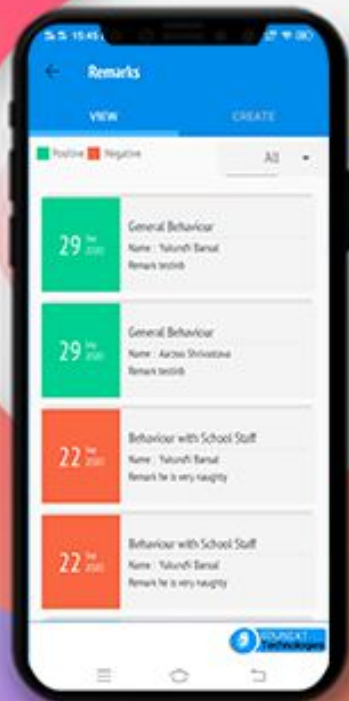

REMARKS

Student was active or down today? What's the achievement? Has he done something good or bad? Find out from daily remarks by teachers.

Red Remark denoted to negative remark & green remark denoted to positive remark.