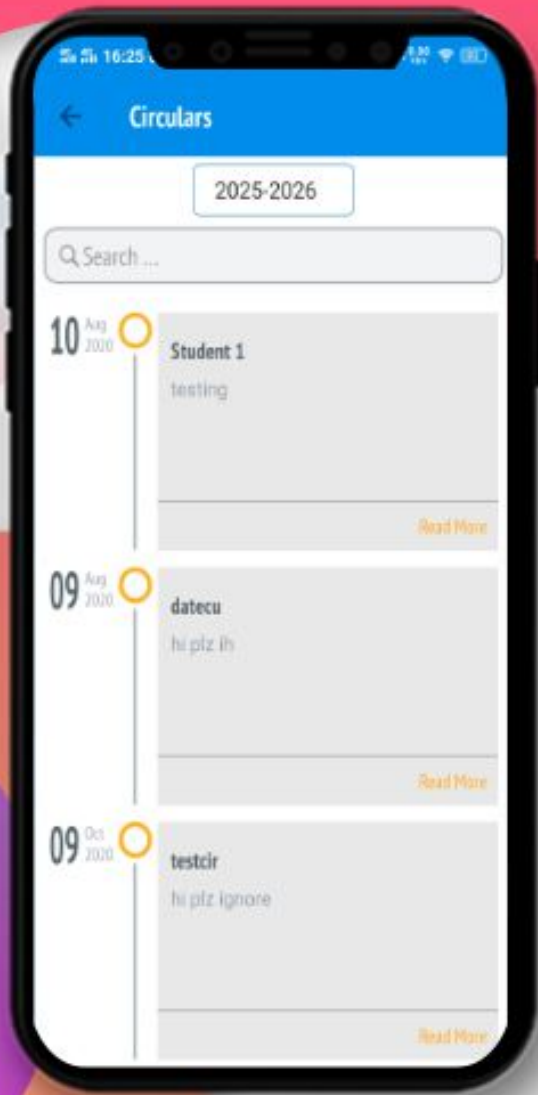

CIRCULAR

Instant alerts on any circular/notice from school and also complete archive thereof with an option of attachment download.