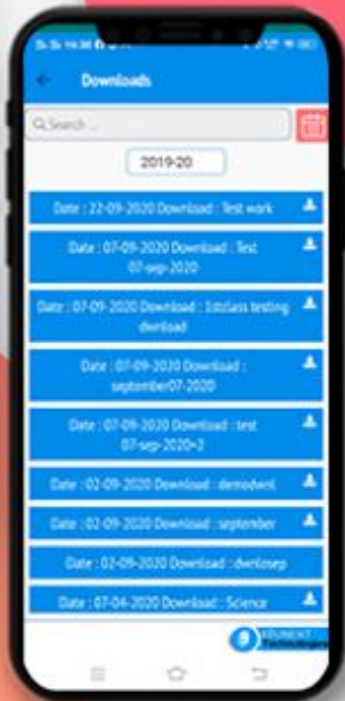

## TRANSPORT

Parents can see the whole information related to the transport like bus detail, bus in charge detail, driver & conductor detail with their phone no.

## APPLY LEAVES

Student can directly apply the leaves and check the approval and rejection status of his/her leave