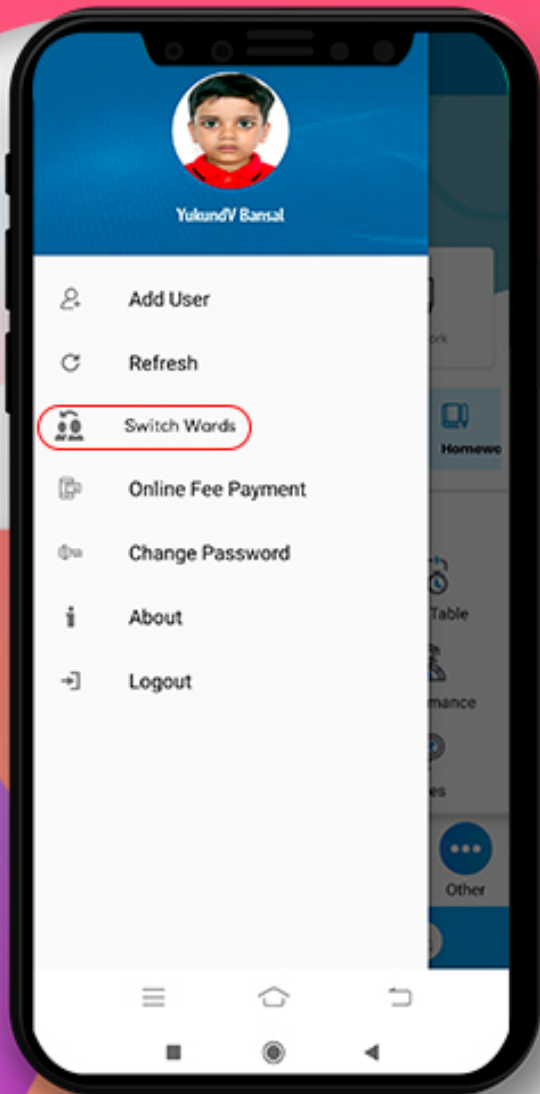

**Play Store**

**App Store**

By Searching Keyword “ **Jaipuria Now** ”

Install the App and make sure that you allow all the access it requests. Once it is installed, an icon with Jaipuria Now shall appear on your mobile phone's screen. TAP on it to open the app.

## Login Screen

---

This is the login screen where you need to enter the credentials provided by the school and TAP on the "Sign in" button.

---

## DASHBOARD

---

Now you can see different icons. By tapping on any icon you can get the information related to your children like Homework, Attendance, Communication Details, Remarks, Achievements, Image Gallery, Circular, Downloads and many more.

## CHANGING PASSWORD

---

We strongly suggest you change your password periodically. You can click on the dropdown **☰** menu to change the password.

---