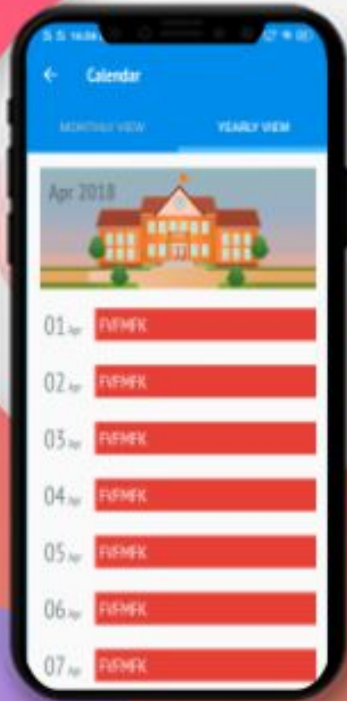

## ATTENDANCE

Instant notification and detailed view of the student attendance in the current academic year including presents, absents, and leaves.

## HOMework

Now the homework given by the subject teacher is just a click away on your mobile with a due date, description, and download option.

## CIRCULAR

Instant alerts on any circular/notice from school and also complete archive thereof with an option of attachment download.

## REMARKS

Student was active or down today? What's the achievement? Has he done something good or bad? Find out from daily remarks by teachers.

Red Remark denoted to negative remark & green remark denoted to positive remark.