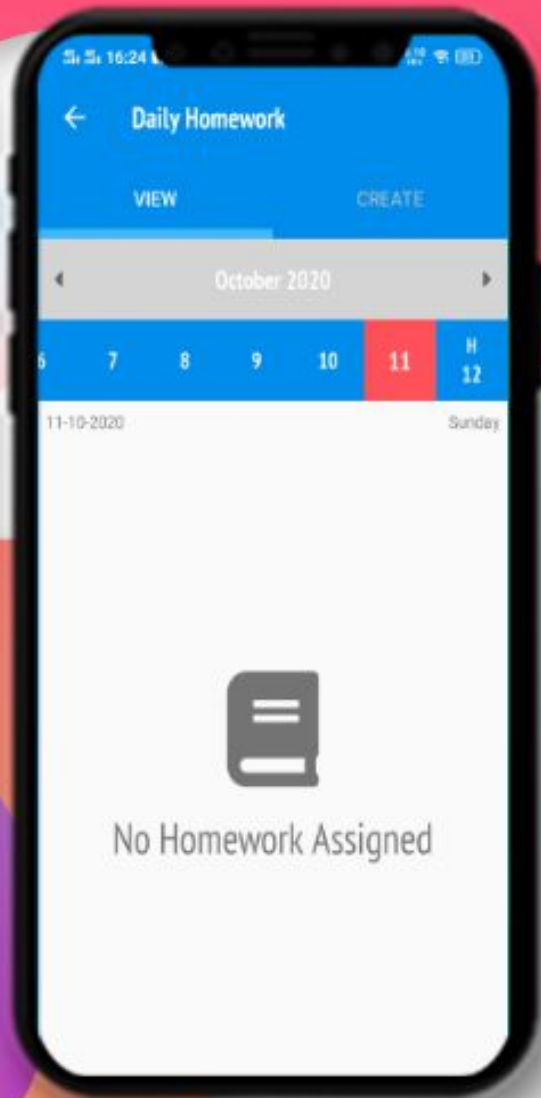

## DASHBOARD

---

Now you can see different icons. By tapping on any icon you can get the information related to your children like Homework, Attendance, Communication Details, Remarks, Achievements, Image Gallery, Circular, Downloads and many more.

## MY PROFILE

Displays complete profile of the student including photograph, parent details, class teacher details, address and emergency contact number as per school records.

---

## NEWS

---

All the school news will be showing here like summer holidays, sports, curriculum activities, etc.

## ATTENDANCE

Instant notification and detailed view of the student attendance in the current academic year including presents, absents, and leaves.