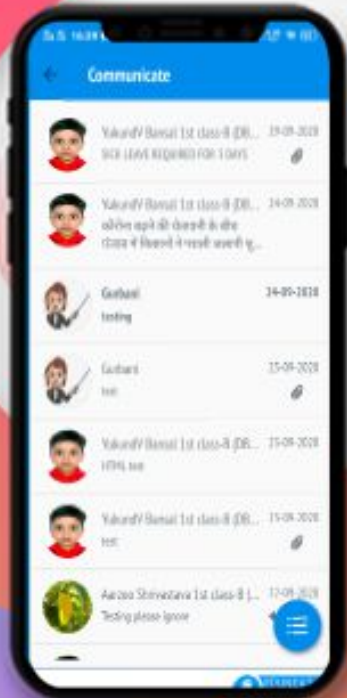

COMMUNICATION

Now parents can directly communicate with the teachers, management, principal and class teachers regarding the leaves, Complaints, etc.