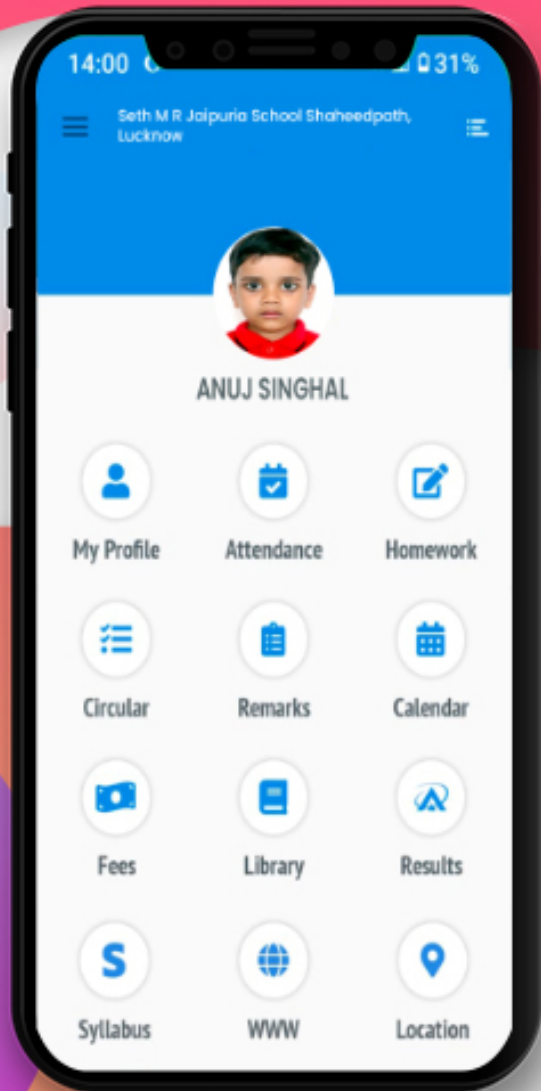

**Play Store**

**App Store**

By Searching Keyword “ **Jaipuria Now** ”

Install the App and make sure that you allow all the access it requests. Once it is installed, an icon with Jaipuria Now shall appear on your mobile phone's screen. TAP on it to open the app.

## Select Your Branch

Please select the required Branch and click on go to proceed further

---

## Login Screen

---

This is the login screen where you need to enter the credentials provided by the school and TAP on the "Sign in" button.

---

## DASHBOARD

---

Now you can see different icons. By tapping on any icon you can get the information related to your children like Homework, Attendance, Communication Details, Remarks, Achievements, Image Gallery, Circular, Downloads and many more.