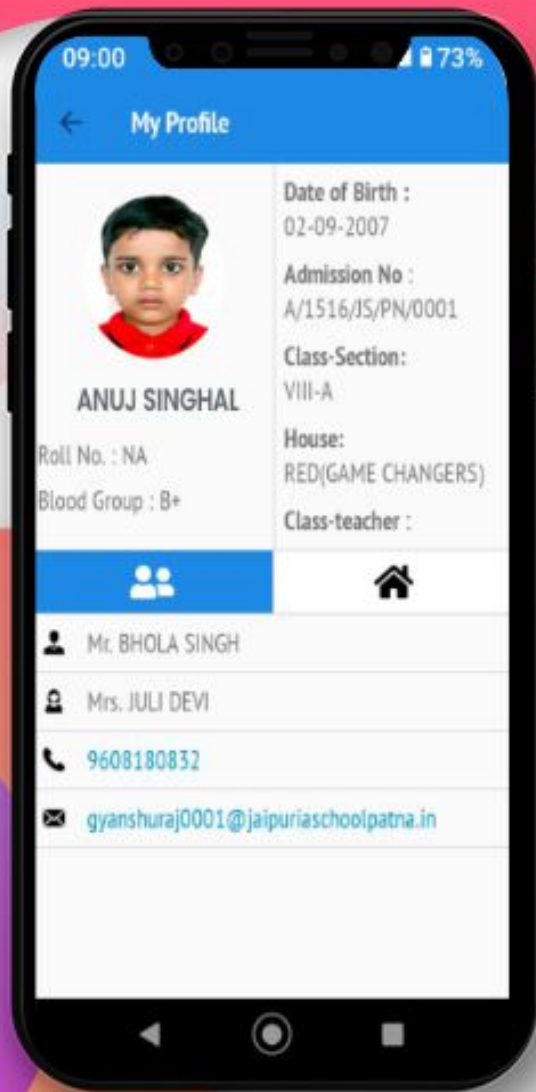

## DASHBOARD

---

Now you can see different icons. By tapping on any icon you can get the information related to your children like Homework, Attendance, Communication Details, Remarks, Achievements, Image Gallery, Circular, Downloads and many more.

## SWITCH WARDS

---

Family Login (Switch Ward) If the siblings are studying in the same school then you can log in via Family ID.

---

## CHOOSE WARD

---

After selecting 'switch ward' from the left menu, you can select the ward from the given pop-up.

## MY PROFILE

Displays complete profile of the student including photograph, parent details, class teacher details, address and emergency contact number as per school records.

---