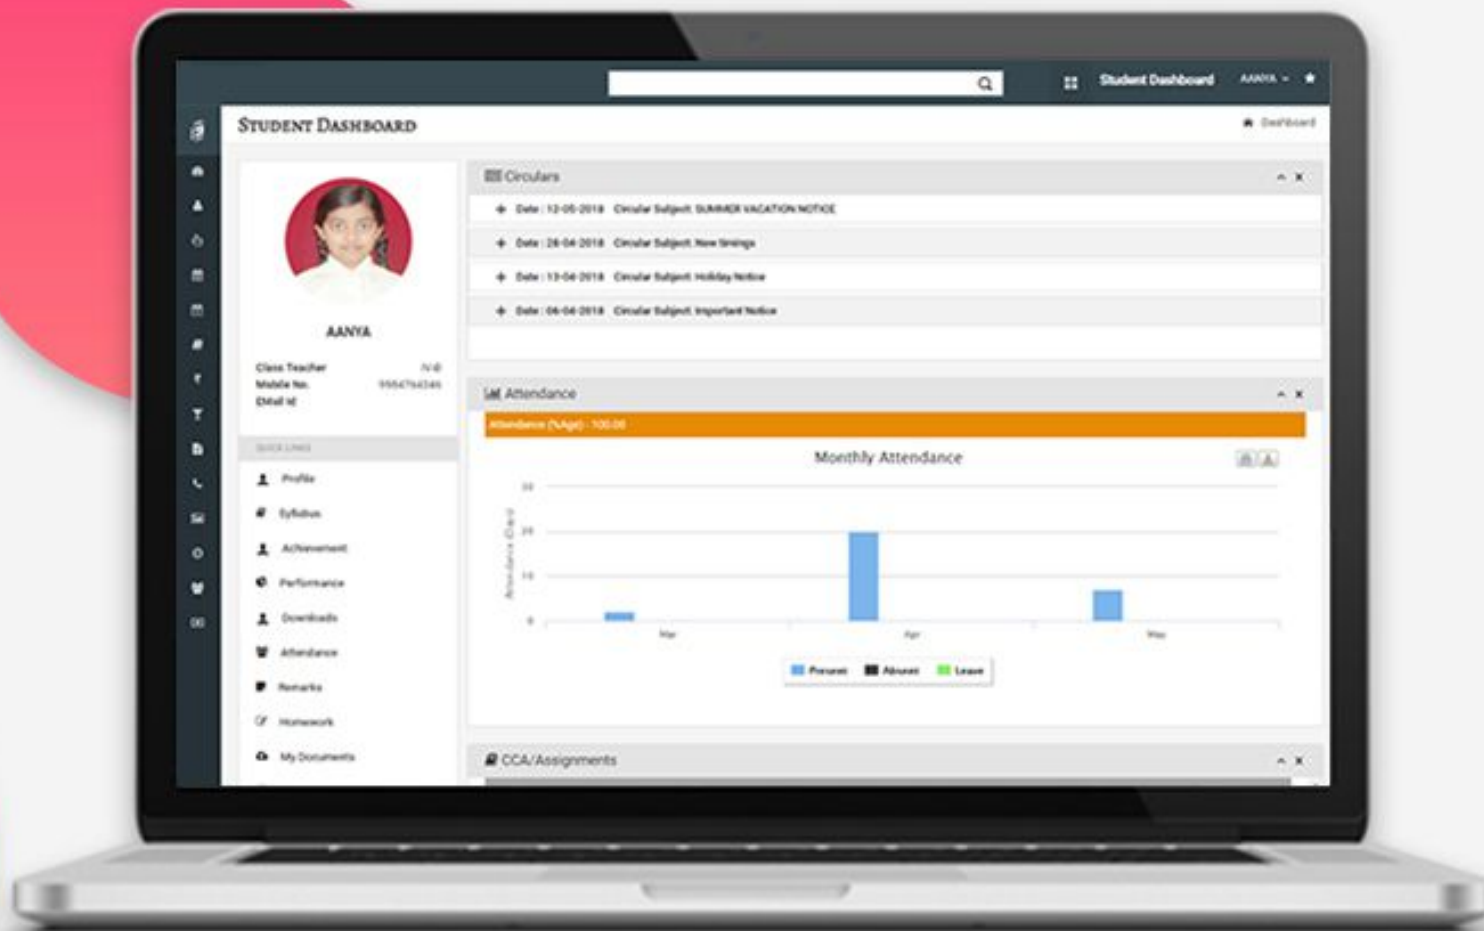

## E-Connect

How Student will accept this invitation?

Students can view the **e-connect** option on their student dashboard.

Once students will click on e-connect option, attached screen will be coming on their screen.

## E-Learning

E-learning option helps students to access the content uploaded for various subjects by concerned subject teachers.

Options like E-connect and E-learning will be reflected on the student dashboard, using which students will be able to access the online learning details. E-connect helps students connect to the concerned video conference host using the shared link.