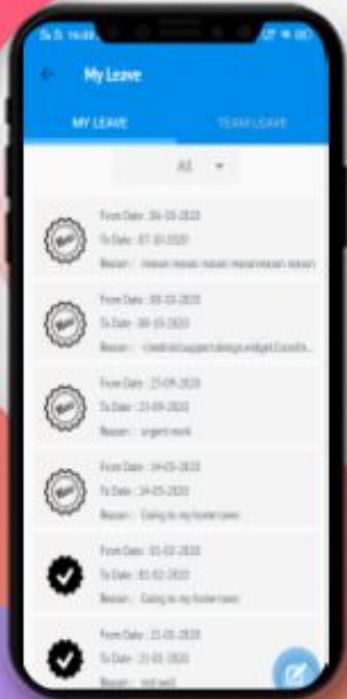

## TRANSPORT

Parents can see the whole information related to the transport like bus detail, bus in charge detail, driver & conductor detail with their phone no.