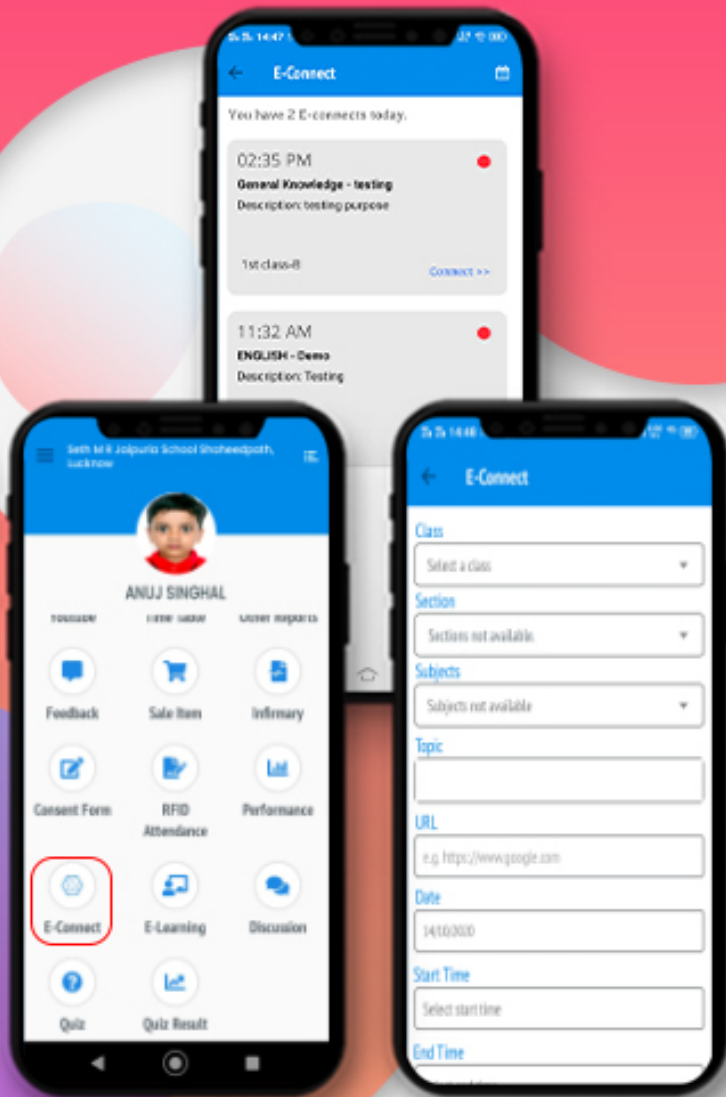

## TRANSPORT

Parents can see the whole information related to the transport like bus detail, bus in charge detail, driver & conductor detail with their phone no.

## APPLY LEAVES

Student can directly apply the leaves and check the approval and rejection status of his/her leave

## E-Connect

How Student will accept this invitation?

Students can view the **e-connect** option on their student dashboard.

Once students will click on e-connect option, attached screen will be coming on their screen.