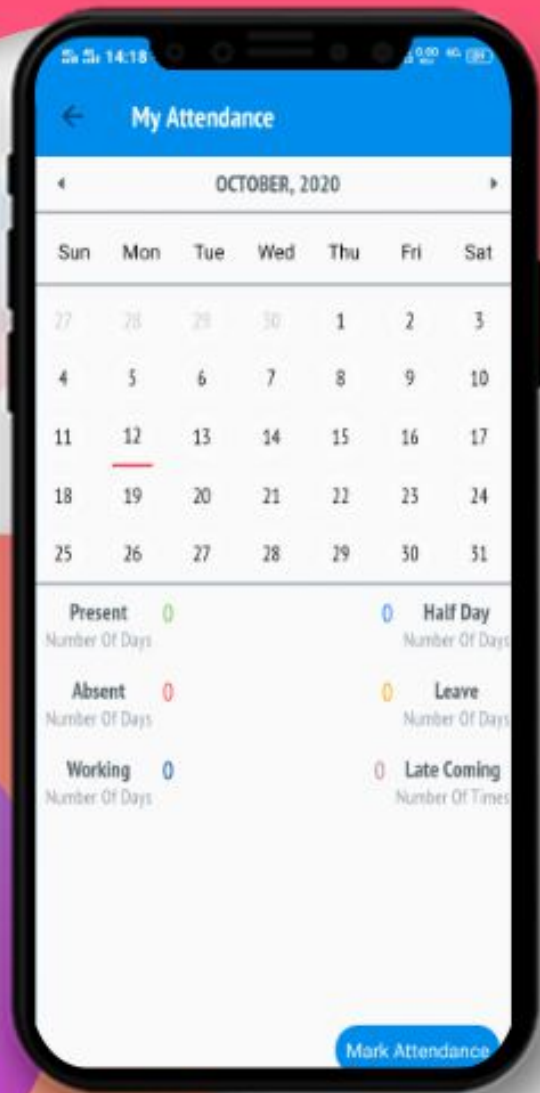

## DASHBOARD

---

Now you can see different icons. By tapping on any icon you can get the information related to your children like Homework, Attendance, Communication Details, Remarks, Achievements, Image Gallery, Circular, Downloads and many more.

## CHOOSE WARD

---

After selecting 'switch ward' from the left menu, you can select the ward from the given pop-up.

## MY PROFILE

Displays complete profile of the student including photograph, parent details, class teacher details, address and emergency contact number as per school records.

---

## ATTENDANCE

Instant notification and detailed view of the student attendance in the current academic year including presents, absents, and leaves.