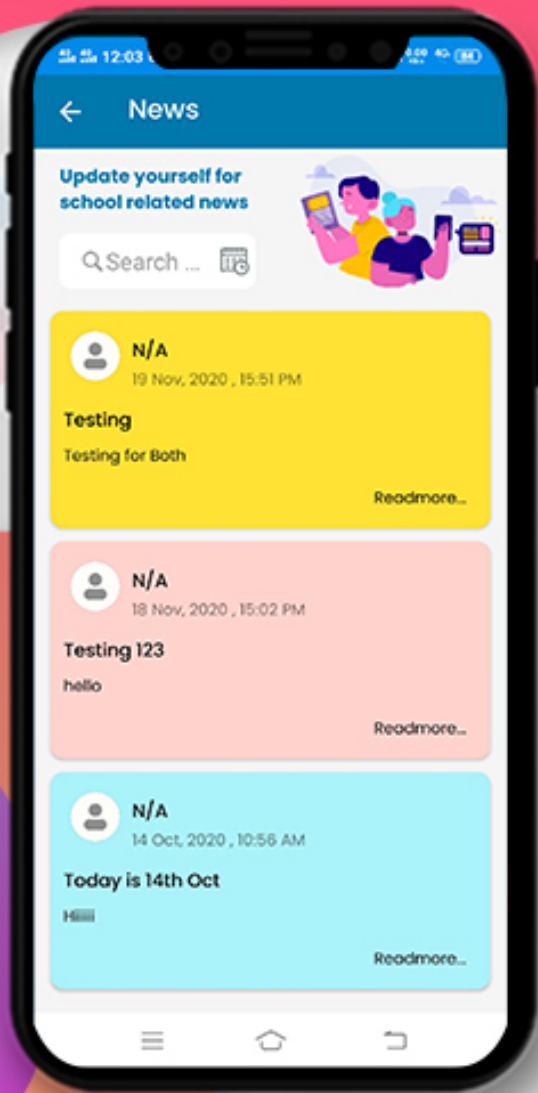

Screen Asking for School Code

Kindly Enter The School Code " srsis " & Tap on Proceed Button.

Login Screen

This is the login screen where you need to enter the credentials provided by the school and TAP on the "Sign in" button.

DASHBOARD

Now you can see different icons. By tapping on any icon you can get the information related to your children like Homework, Attendance, Communication Details, Remarks, Achievements, Image Gallery, Circular, Downloads and many more.

CHANGING PASSWORD

We strongly suggest you change your password periodically. You can click on the dropdown **☰** menu to change the password.

SWITCH WARDS

Family Login (Switch Ward) If the siblings are studying in the same school then you can log in via Family ID.

CHOOSE WARD

After selecting 'switch ward' from the left menu, you can select the ward from the given pop-up.

MY PROFILE

Displays complete profile of the student including photograph, parent details, class teacher details, address and emergency contact number as per school records.