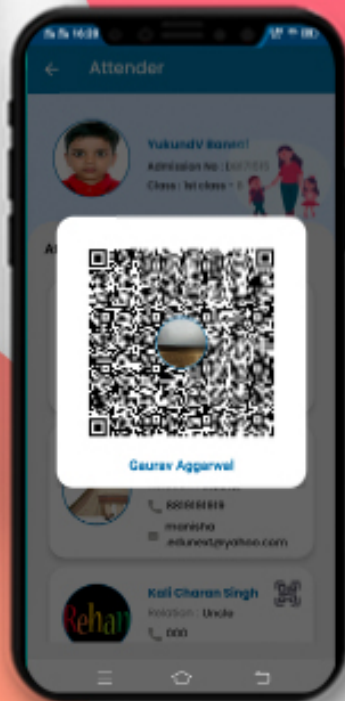

FEE DETAILS

Parents can see the complete fee information including fee payable, payment status and dues for different fee types.

LIBRARY TRANSACTIONS

What does a student like to read? Is he responsible enough in returning the books in time? Parents can find the answer here.

Cross mark denoted that the book is not returned & right mark denoted that the book has returned within the time.

IMAGE GALLERY & ACHIEVEMENT

Students can see their photos in which they participate.

Parents get updated with their children's achievements with their respective events.