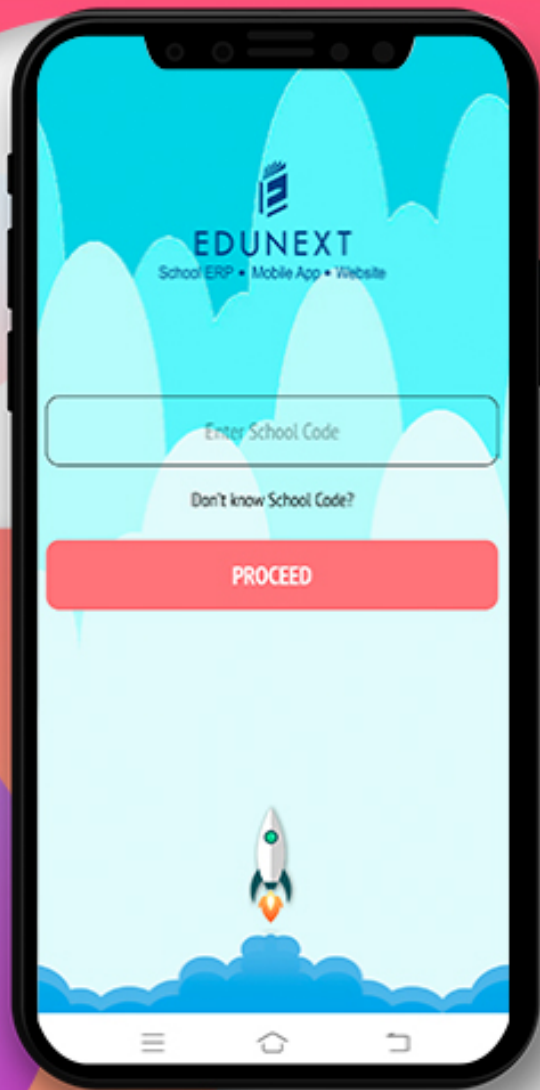

SRS INTERNATIONAL SCHOOL

LEARN | CARE | SHARE

Official School Mobile App For Android & iOS

(Designed & Developed by)

Edunext Technologies Pvt. Ltd.

Bringing School & Teacher
Closer To You

Download The App From

Play Store

App Store

By Searching Keyword “ **EDUNEXT** ”

Install the App and make sure that you allow all the access it requests. Once it is installed, an icon with EDUNEXT shall appear on your mobile phone's screen. TAP on it to open the app.

Screen Asking for School Code

Kindly Enter The School Code " srsis " & Tap on Proceed Button.

Login Screen

This is the login screen where you need to enter the credentials provided by the school and TAP on the "Sign in" button.

DASHBOARD

Now you can see different icons. By tapping on any icon you can get the information related to your children like Homework, Attendance, Communication Details, Remarks, Achievements, Image Gallery, Circular, Downloads and many more.