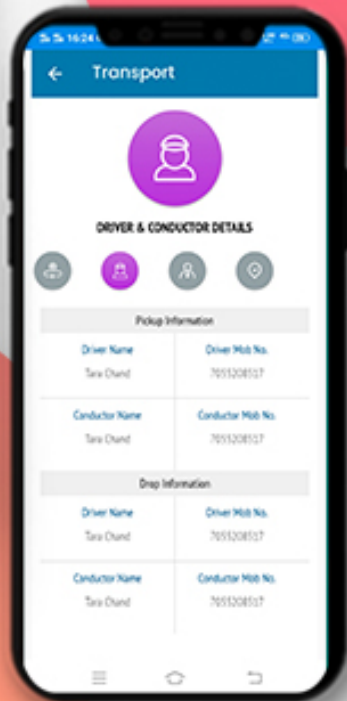

TRANSPORT

Parents can see the whole information related to the transport like bus detail, bus in charge detail, driver & conductor detail with their phone no.