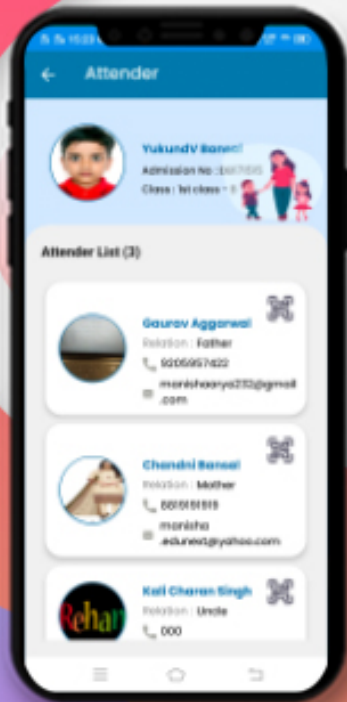

FEE DETAILS

Parents can see the complete fee information including fee payable, payment status and dues for different fee types.

LIBRARY TRANSACTIONS

What does a student like to read? Is he responsible enough in returning the books in time? Parents can find the answer here.

Cross mark denoted that the book is not returned & right mark denoted that the book has returned within the time.

IMAGE GALLERY & ACHIEVEMENT

Students can see their photos in which they participate.

Parents get updated with their children's achievements with their respective events.