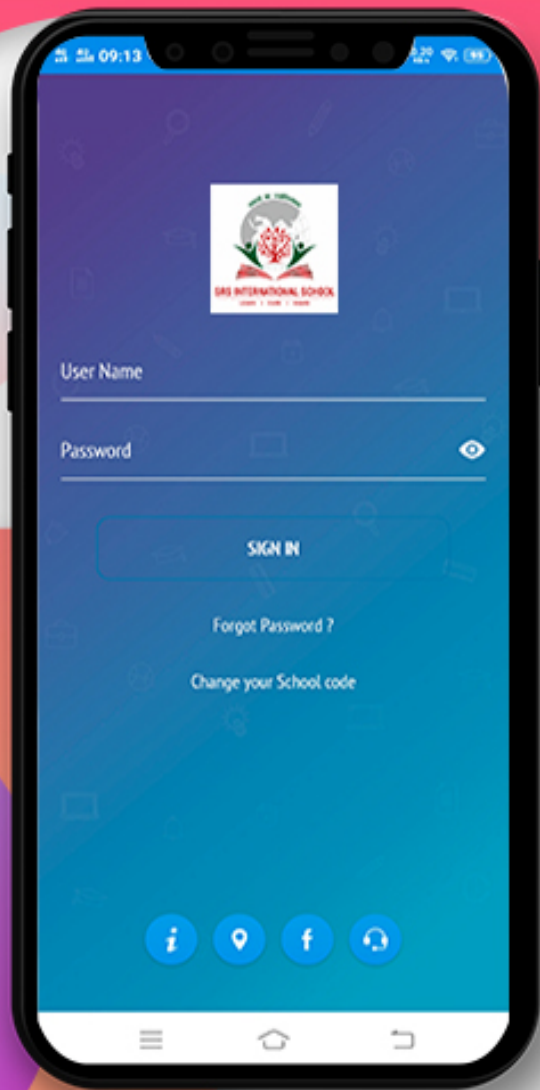

Play Store

App Store

By Searching Keyword “ **EDUNEXT** ”

Install the App and make sure that you allow all the access it requests. Once it is installed, an icon with EDUNEXT shall appear on your mobile phone's screen. TAP on it to open the app.

Screen Asking for School Code

Kindly Enter The School Code " srsis " & Tap on Proceed Button.

Login Screen

This is the login screen where you need to enter the credentials provided by the school and TAP on the "Sign in" button.

DASHBOARD

Now you can see different icons. By tapping on any icon you can get the information related to your children like Homework, Attendance, Communication Details, Remarks, Achievements, Image Gallery, Circular, Downloads and many more.