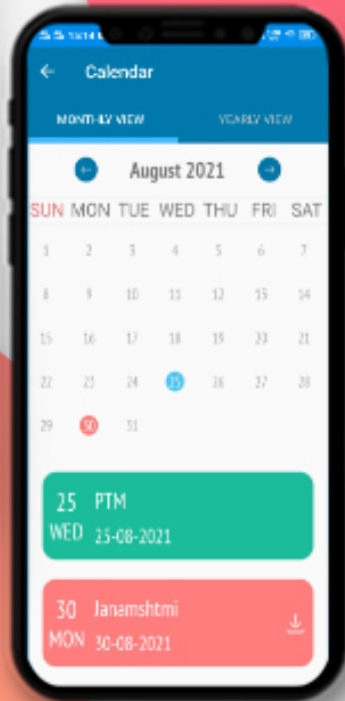

CHOOSE WARD

After selecting 'switch ward' from the left menu, you can select the ward from the given pop-up.

MY PROFILE

Displays complete profile of the student including photograph, parent details, class teacher details, address and emergency contact number as per school records.

NEWS

All the school news will be showing here like summer holidays, sports, curriculum activities, etc.

ATTENDANCE

Instant notification and detailed view of the student attendance in the current academic year including presents, absents, and leaves.

HOMework

Now the homework given by the subject teacher is just a click away on your mobile with a due date, description, and download option.

CIRCULAR

Instant alerts on any circular/notice from school and also complete archive thereof with an option of attachment download.

REMARKS

Student was active or down today? What's the achievement? Has he done something good or bad? Find out from daily remarks by teachers.

Red Remark denoted to negative remark & green remark denoted to positive remark.