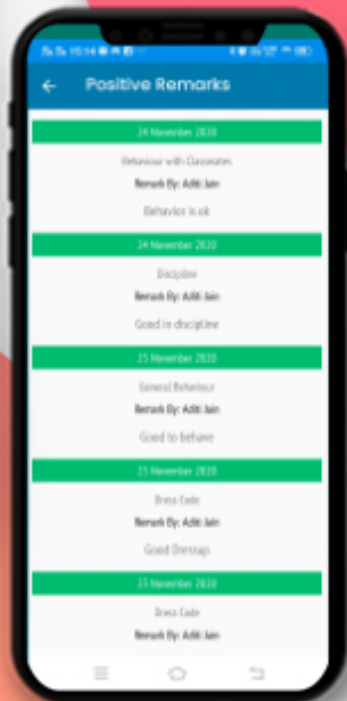

DASHBOARD

Now you can see different icons. By tapping on any icon you can get the information related to your children like Homework, Attendance, Communication Details, Remarks, Achievements, Image Gallery, Circular, Downloads and many more.

CHOOSE WARD

After selecting 'switch ward' from the left menu, you can select the ward from the given pop-up.

MY PROFILE

Displays complete profile of the student including photograph, parent details, class teacher details, address and emergency contact number as per school records.

NEWS

All the school news will be showing here like summer holidays, sports, curriculum activities, etc.

ATTENDANCE

Instant notification and detailed view of the student attendance in the current academic year including presents, absents, and leaves.

HOMework

Now the homework given by the subject teacher is just a click away on your mobile with a due date, description, and download option.

CIRCULAR

Instant alerts on any circular/notice from school and also complete archive thereof with an option of attachment download.