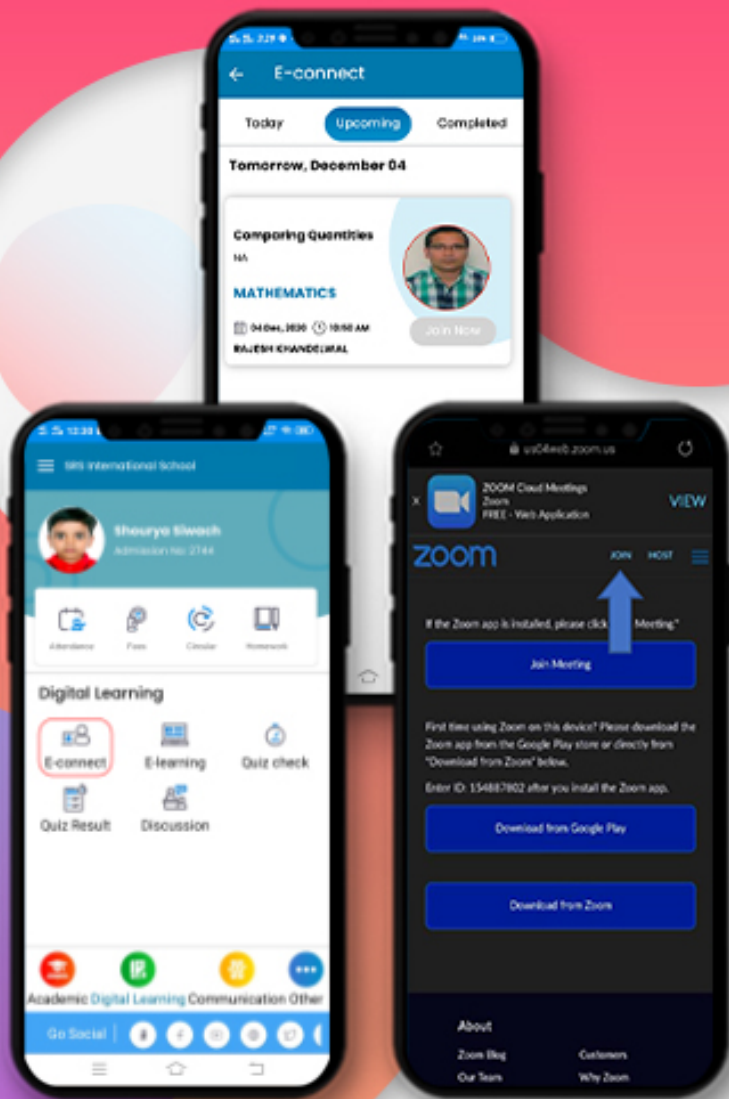

DASHBOARD

Now you can see different icons. By tapping on any icon you can get the information related to your children like Homework, Attendance, Communication Details, Remarks, Achievements, Image Gallery, Circular, Downloads and many more.

APPLY LEAVES

Student can directly apply the leaves and check the approval and rejection status of his/her leave

TIME TABLE & DOWNLOAD

Now Parents can see the whole schedule of their children's classes.
With the teacher name.

Students can download the attachment-related to the homework,
time table, or any other attachment regarding any events.

E-Connect

How Student will accept this invitation?

Students can view the **e-connect** option on their student dashboard.