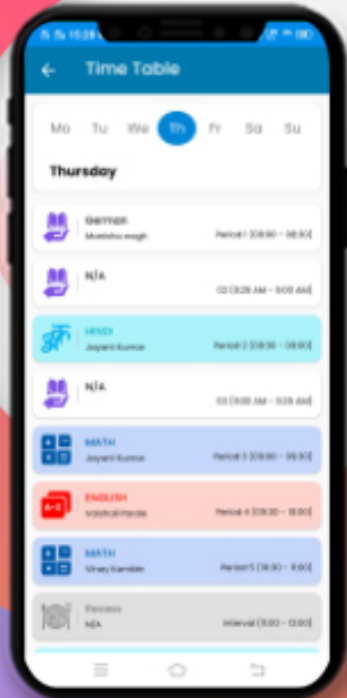

DASHBOARD

Now you can see different icons. By tapping on any icon you can get the information related to your children like Homework, Attendance, Communication Details, Remarks, Achievements, Image Gallery, Circular, Downloads and many more.

Cross mark denoted that the book is not returned & right mark denoted that the book has returned within the time.

IMAGE GALLERY & ACHIEVEMENT

Students can see their photos in which they participate.

Parents get updated with their children's achievements with their respective events.

Now parents can directly communicate with the teachers, management, principal and class teachers regarding the leaves, Complaints, etc.

TRANSPORT

Parents can see the whole information related to the transport like bus detail, bus in charge detail, driver & conductor detail with their phone no.

APPLY LEAVES

Student can directly apply the leaves and check the approval and rejection status of his/her leave

TIME TABLE & DOWNLOAD

Now Parents can see the whole schedule of their children's classes.
With the teacher name.