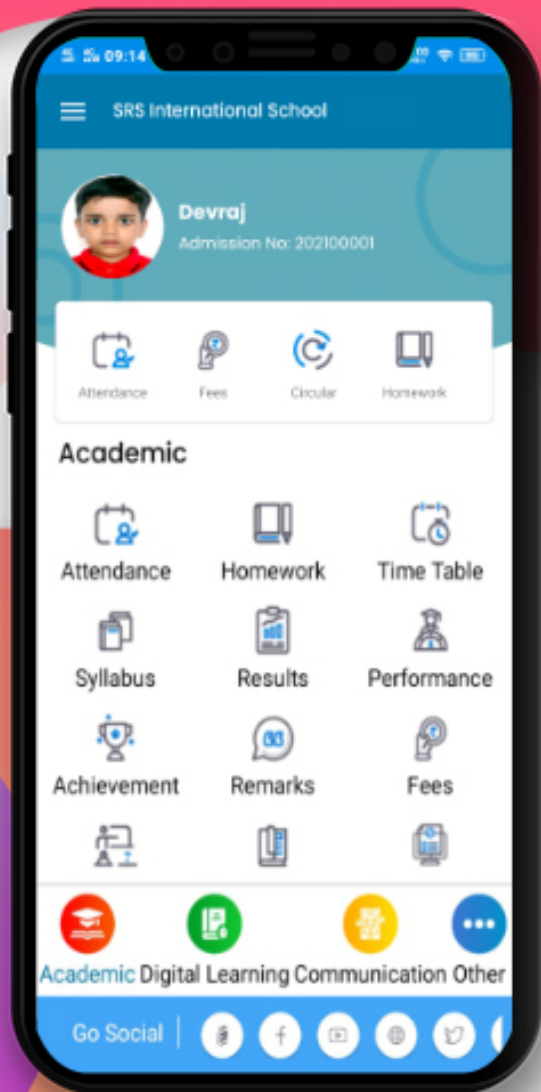

Play Store

App Store

By Searching Keyword “ **EDUNEXT** ”

Install the App and make sure that you allow all the access it requests. Once it is installed, an icon with EDUNEXT shall appear on your mobile phone's screen. TAP on it to open the app.

Screen Asking for School Code

Kindly Enter The School Code " srsis " & Tap on Proceed Button.

Login Screen

This is the login screen where you need to enter the credentials provided by the school and TAP on the "Sign in" button.

DASHBOARD

Now you can see different icons. By tapping on any icon you can get the information related to your children like Homework, Attendance, Communication Details, Remarks, Achievements, Image Gallery, Circular, Downloads and many more.

CHOOSE WARD

After selecting 'switch ward' from the left menu, you can select the ward from the given pop-up.

MY PROFILE

Displays complete profile of the student including photograph, parent details, class teacher details, address and emergency contact number as per school records.