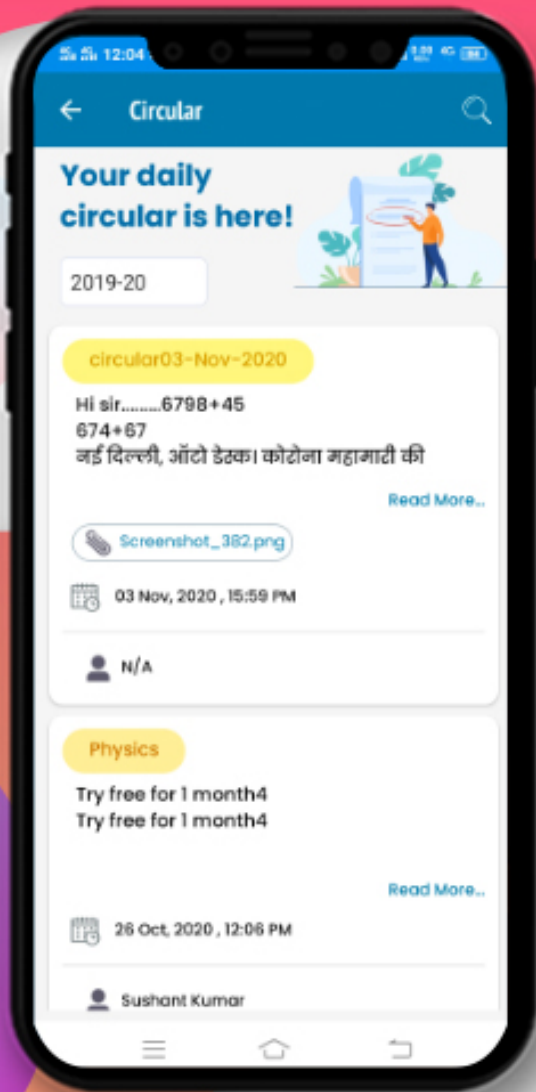

DASHBOARD

Now you can see different icons. By tapping on any icon you can get the information related to your children like Homework, Attendance, Communication Details, Remarks, Achievements, Image Gallery, Circular, Downloads and many more.

CHOOSE WARD

After selecting 'switch ward' from the left menu, you can select the ward from the given pop-up.

MY PROFILE

Displays complete profile of the student including photograph, parent details, class teacher details, address and emergency contact number as per school records.

NEWS

All the school news will be showing here like summer holidays, sports, curriculum activities, etc.

ATTENDANCE

Instant notification and detailed view of the student attendance in the current academic year including presents, absents, and leaves.

HOMework

Now the homework given by the subject teacher is just a click away on your mobile with a due date, description, and download option.

CIRCULAR

Instant alerts on any circular/notice from school and also complete archive thereof with an option of attachment download.