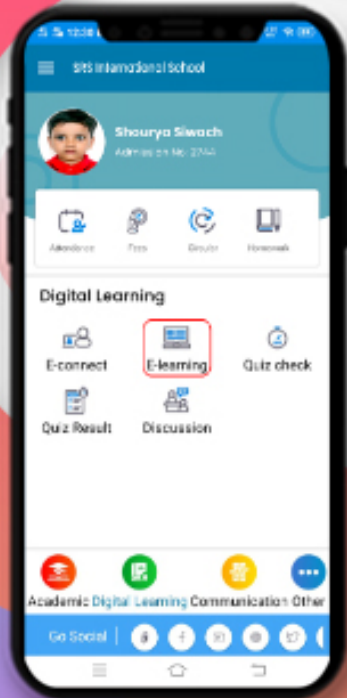

APPLY LEAVES

Student can directly apply the leaves and check the approval and rejection status of his/her leave

TIME TABLE & DOWNLOAD

Now Parents can see the whole schedule of their children's classes.
With the teacher name.

Students can download the attachment-related to the homework,
time table, or any other attachment regarding any events.

E-Connect

How Student will accept this invitation?

Students can view the **e-connect** option on their student dashboard.

Once students will click on e-connect option, attached screen will be coming on their screen.

E-Learning

E-learning option helps students to access the content uploaded for various subjects by concerned subject teachers.

Options like E-connect and E-learning will be reflected on the student dashboard, using which students will be able to access the online learning details. E-connect helps students connect to the concerned video conference host using the shared link.