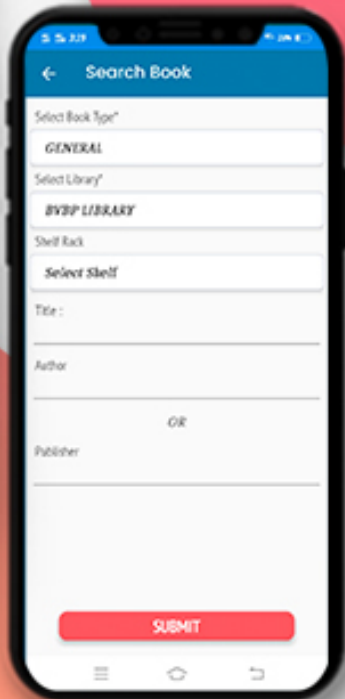

DASHBOARD

Now you can see different icons. By tapping on any icon you can get the information related to your children like Homework, Attendance, Communication Details, Remarks, Achievements, Image Gallery, Circular, Downloads and many more.

CALENDAR

There are two views of calendar Yearly and Monthly

Now, parents, teacher can get an overview of the activities happening in the school by tapping on the Calendar icon.

It is a complete schedule of school activities which are going on throughout the year.

FEE DETAILS

Parents can see the complete fee information including fee payable, payment status and dues for different fee types.

LIBRARY TRANSACTIONS

What does a student like to read? Is he responsible enough in returning the books in time? Parents can find the answer here.

Cross mark denoted that the book is not returned & right mark denoted that the book has returned within the time.

IMAGE GALLERY & ACHIEVEMENT

Students can see their photos in which they participate.

Parents get updated with their children's achievements with their respective events.