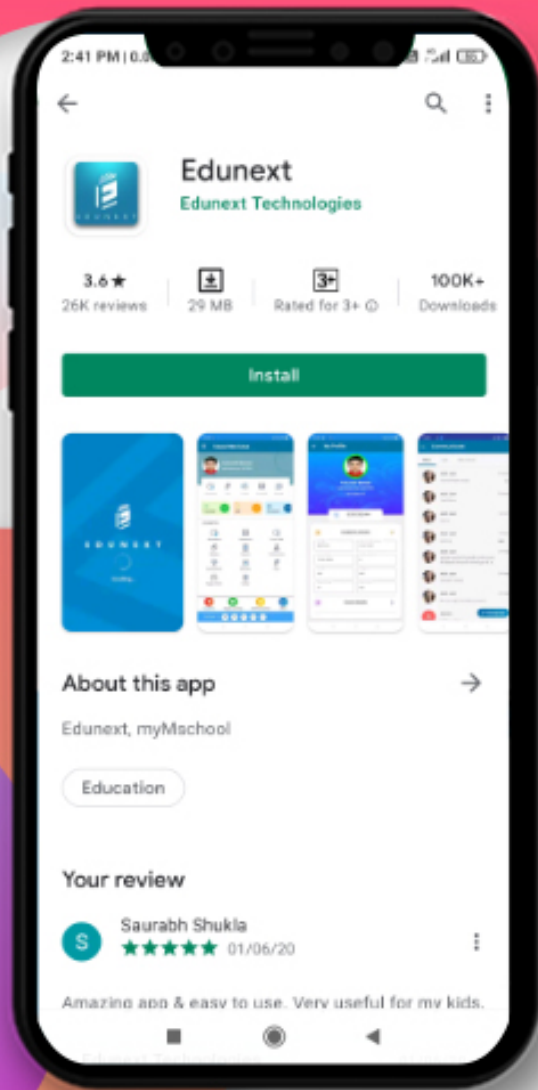

SRS INTERNATIONAL SCHOOL

LEARN | CARE | SHARE

Official School Mobile App For Android & iOS

(Designed & Developed by)

Edunext Technologies Pvt. Ltd.

Bringing School & Teacher
Closer To You

Download The App From

Play Store

App Store

By Searching Keyword “ **EDUNEXT** ”

Install the App and make sure that you allow all the access it requests. Once it is installed, an icon with EDUNEXT shall appear on your mobile phone's screen. TAP on it to open the app.

Screen Asking for School Code

Kindly Enter The School Code " srsis " & Tap on Proceed Button.

Login Screen

This is the login screen where you need to enter the credentials provided by the school and TAP on the "Sign in" button.

DASHBOARD

Now you can see different icons. By tapping on any icon you can get the information related to your children like Homework, Attendance, Communication Details, Remarks, Achievements, Image Gallery, Circular, Downloads and many more.