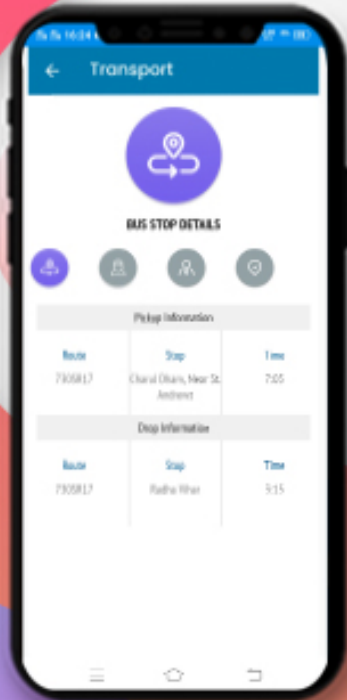

TRANSPORT

Parents can see the whole information related to the transport like bus detail, bus in charge detail, driver & conductor detail with their phone no.