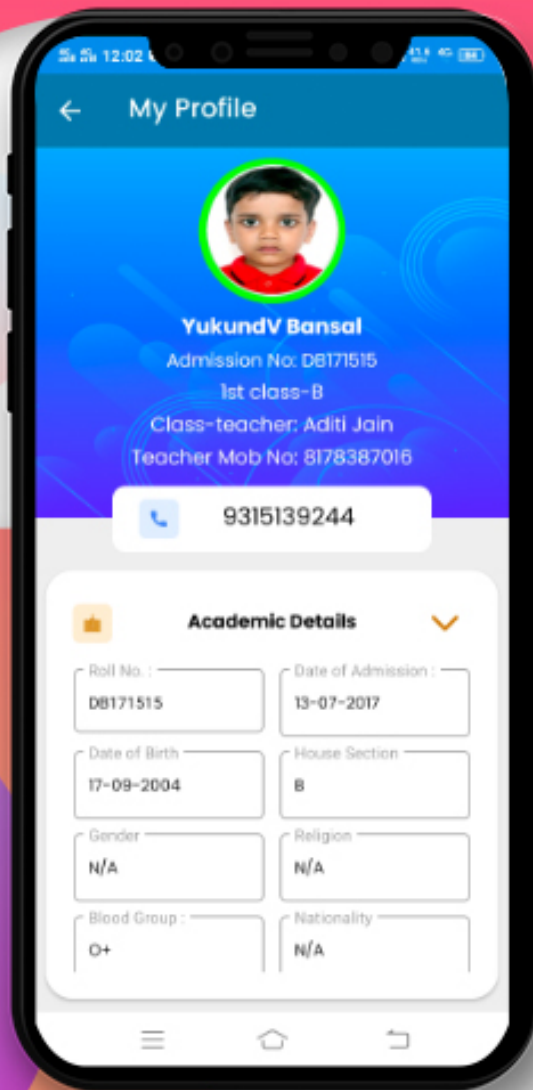

Screen Asking for School Code

Kindly Enter The School Code " srsis " & Tap on Proceed Button.

Login Screen

This is the login screen where you need to enter the credentials provided by the school and TAP on the "Sign in" button.

DASHBOARD

Now you can see different icons. By tapping on any icon you can get the information related to your children like Homework, Attendance, Communication Details, Remarks, Achievements, Image Gallery, Circular, Downloads and many more.

CHANGING PASSWORD

We strongly suggest you change your password periodically. You can click on the dropdown **☰** menu to change the password.

SWITCH WARDS

Family Login (Switch Ward) If the siblings are studying in the same school then you can log in via Family ID.

CHOOSE WARD

After selecting 'switch ward' from the left menu, you can select the ward from the given pop-up.

MY PROFILE

Displays complete profile of the student including photograph, parent details, class teacher details, address and emergency contact number as per school records.