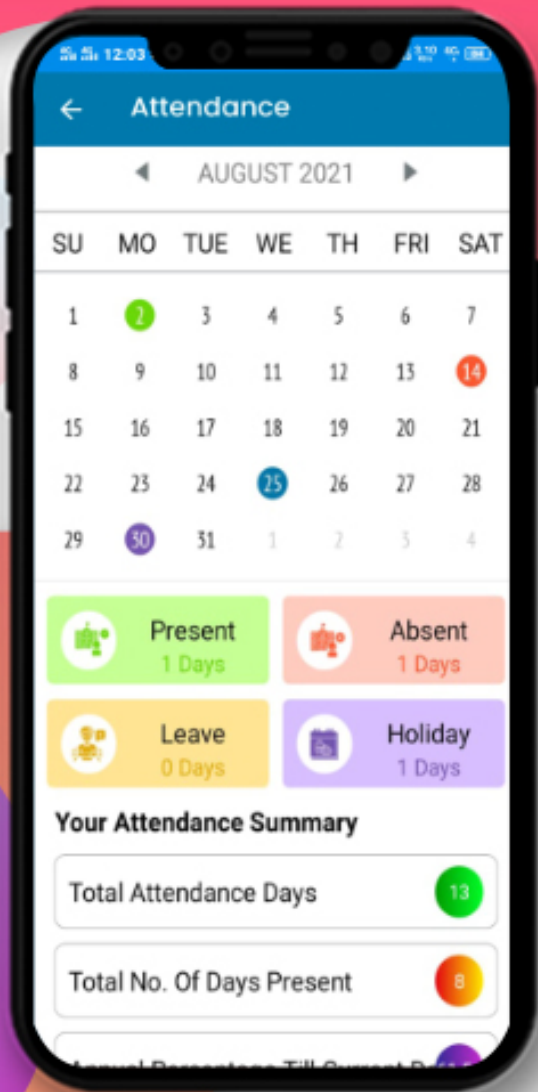

DASHBOARD

Now you can see different icons. By tapping on any icon you can get the information related to your children like Homework, Attendance, Communication Details, Remarks, Achievements, Image Gallery, Circular, Downloads and many more.

CHANGING PASSWORD

We strongly suggest you change your password periodically. You can click on the dropdown **☰** menu to change the password.

SWITCH WARDS

Family Login (Switch Ward) If the siblings are studying in the same school then you can log in via Family ID.

CHOOSE WARD

After selecting 'switch ward' from the left menu, you can select the ward from the given pop-up.

MY PROFILE

Displays complete profile of the student including photograph, parent details, class teacher details, address and emergency contact number as per school records.

NEWS

All the school news will be showing here like summer holidays, sports, curriculum activities, etc.

ATTENDANCE

Instant notification and detailed view of the student attendance in the current academic year including presents, absents, and leaves.