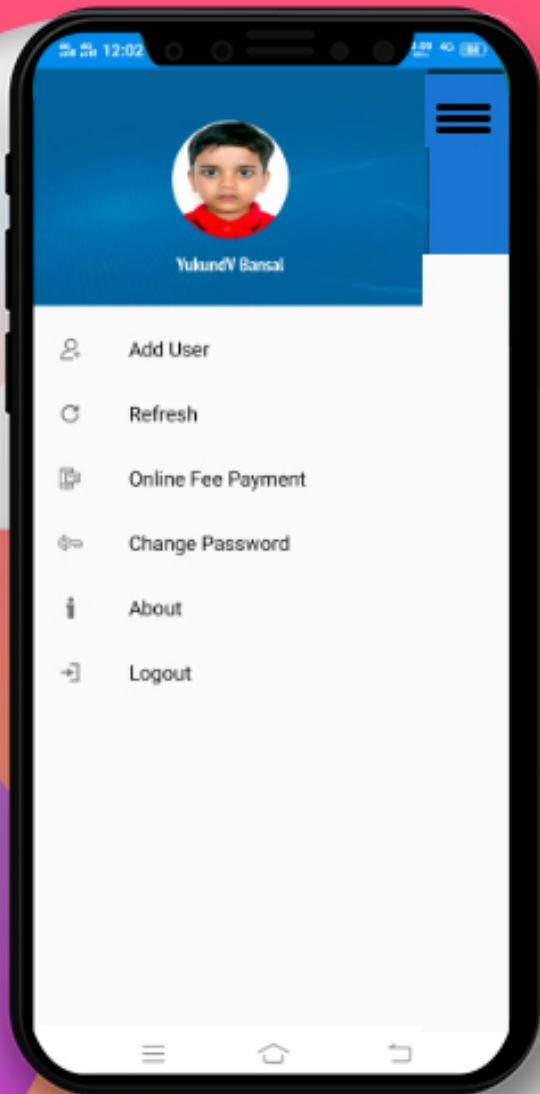

Play Store

App Store

By Searching Keyword “ **EDUNEXT** ”

Install the App and make sure that you allow all the access it requests. Once it is installed, an icon with EDUNEXT shall appear on your mobile phone's screen. TAP on it to open the app.

Screen Asking for School Code

Kindly Enter The School Code " srsis " & Tap on Proceed Button.

Login Screen

This is the login screen where you need to enter the credentials provided by the school and TAP on the "Sign in" button.

DASHBOARD

Now you can see different icons. By tapping on any icon you can get the information related to your children like Homework, Attendance, Communication Details, Remarks, Achievements, Image Gallery, Circular, Downloads and many more.

CHANGING PASSWORD

We strongly suggest you change your password periodically. You can click on the dropdown **☰** menu to change the password.

SWITCH WARDS

Family Login (Switch Ward) If the siblings are studying in the same school then you can log in via Family ID.