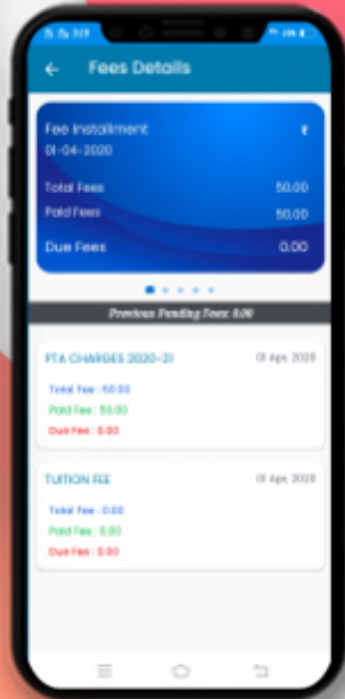

HOMework

Now the homework given by the subject teacher is just a click away on your mobile with a due date, description, and download option.

CIRCULAR

Instant alerts on any circular/notice from school and also complete archive thereof with an option of attachment download.

REMARKS

Student was active or down today? What's the achievement? Has he done something good or bad? Find out from daily remarks by teachers.

Red Remark denoted to negative remark & green remark denoted to positive remark.

CALENDAR

There are two views of calendar Yearly and Monthly

Now, parents, teacher can get an overview of the activities happening in the school by tapping on the Calendar icon.

It is a complete schedule of school activities which are going on throughout the year.

FEE DETAILS

Parents can see the complete fee information including fee payable, payment status and dues for different fee types.

LIBRARY TRANSACTIONS

What does a student like to read? Is he responsible enough in returning the books in time? Parents can find the answer here.