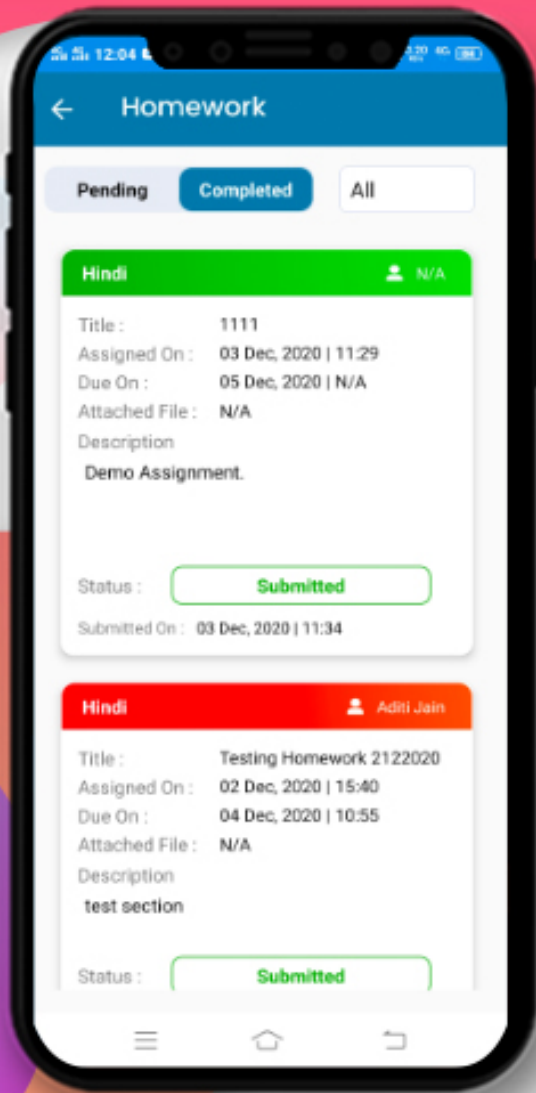

DASHBOARD

Now you can see different icons. By tapping on any icon you can get the information related to your children like Homework, Attendance, Communication Details, Remarks, Achievements, Image Gallery, Circular, Downloads and many more.

CHANGING PASSWORD

We strongly suggest you change your password periodically. You can click on the dropdown **☰** menu to change the password.

SWITCH WARDS

Family Login (Switch Ward) If the siblings are studying in the same school then you can log in via Family ID.

CHOOSE WARD

After selecting 'switch ward' from the left menu, you can select the ward from the given pop-up.

MY PROFILE

Displays complete profile of the student including photograph, parent details, class teacher details, address and emergency contact number as per school records.

NEWS

All the school news will be showing here like summer holidays, sports, curriculum activities, etc.

ATTENDANCE

Instant notification and detailed view of the student attendance in the current academic year including presents, absents, and leaves.