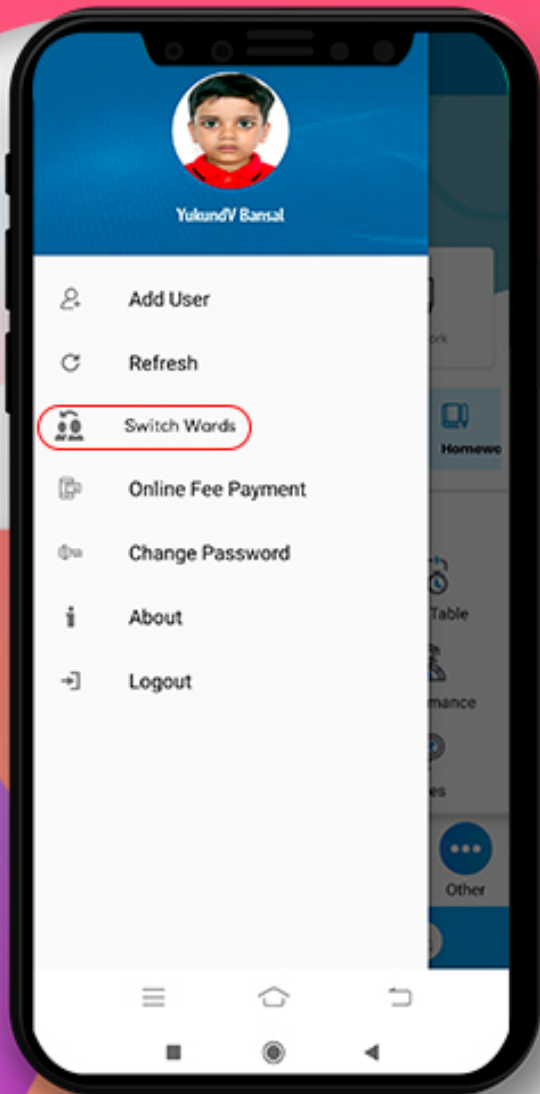

Play Store

App Store

By Searching Keyword “ **EDUNEXT** ”

Install the App and make sure that you allow all the access it requests. Once it is installed, an icon with EDUNEXT shall appear on your mobile phone's screen. TAP on it to open the app.

Screen Asking for School Code

Kindly Enter The School Code " srsis " & Tap on Proceed Button.

Login Screen

This is the login screen where you need to enter the credentials provided by the school and TAP on the "Sign in" button.

DASHBOARD

Now you can see different icons. By tapping on any icon you can get the information related to your children like Homework, Attendance, Communication Details, Remarks, Achievements, Image Gallery, Circular, Downloads and many more.

CHANGING PASSWORD

We strongly suggest you change your password periodically. You can click on the dropdown **☰** menu to change the password.

SWITCH WARDS

Family Login (Switch Ward) If the siblings are studying in the same school then you can log in via Family ID.