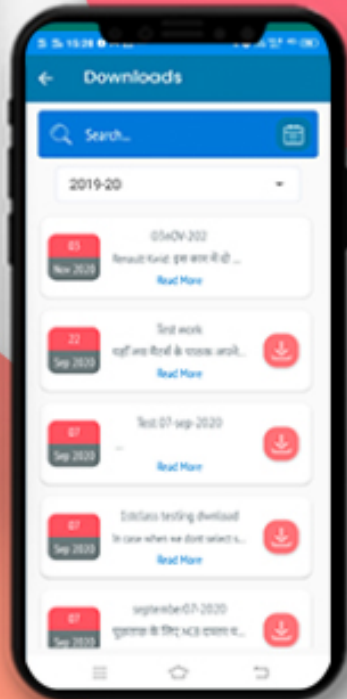

DASHBOARD

Now you can see different icons. By tapping on any icon you can get the information related to your children like Homework, Attendance, Communication Details, Remarks, Achievements, Image Gallery, Circular, Downloads and many more.

Now parents can directly communicate with the teachers, management, principal and class teachers regarding the leaves, Complaints, etc.

TRANSPORT

Parents can see the whole information related to the transport like bus detail, bus in charge detail, driver & conductor detail with their phone no.

APPLY LEAVES

Student can directly apply the leaves and check the approval and rejection status of his/her leave

TIME TABLE & DOWNLOAD

Now Parents can see the whole schedule of their children's classes.
With the teacher name.