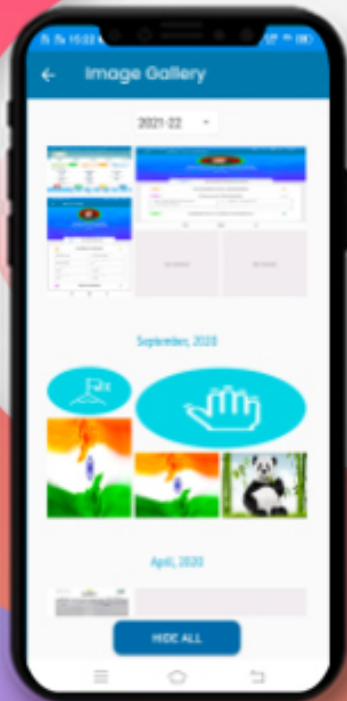

DASHBOARD

Now you can see different icons. By tapping on any icon you can get the information related to your children like Homework, Attendance, Communication Details, Remarks, Achievements, Image Gallery, Circular, Downloads and many more.

FEE DETAILS

Parents can see the complete fee information including fee payable, payment status and dues for different fee types.

LIBRARY TRANSACTIONS

What does a student like to read? Is he responsible enough in returning the books in time? Parents can find the answer here.

Cross mark denoted that the book is not returned & right mark denoted that the book has returned within the time.

IMAGE GALLERY & ACHIEVEMENT

Students can see their photos in which they participate.

Parents get updated with their children's achievements with their respective events.