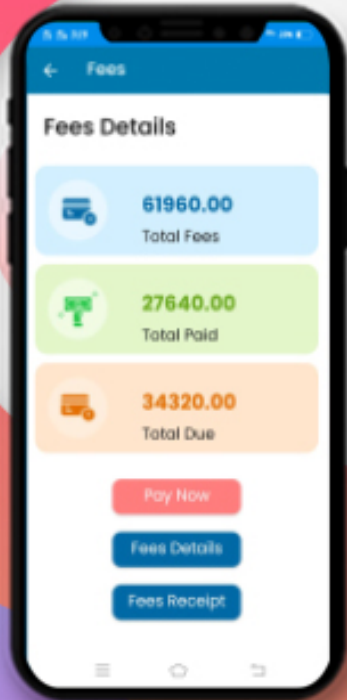

HOMework

Now the homework given by the subject teacher is just a click away on your mobile with a due date, description, and download option.

CIRCULAR

Instant alerts on any circular/notice from school and also complete archive thereof with an option of attachment download.

REMARKS

Student was active or down today? What's the achievement? Has he done something good or bad? Find out from daily remarks by teachers.

Red Remark denoted to negative remark & green remark denoted to positive remark.

FEE DETAILS

Parents can see the complete fee information including fee payable, payment status and dues for different fee types.

LIBRARY TRANSACTIONS

What does a student like to read? Is he responsible enough in returning the books in time? Parents can find the answer here.