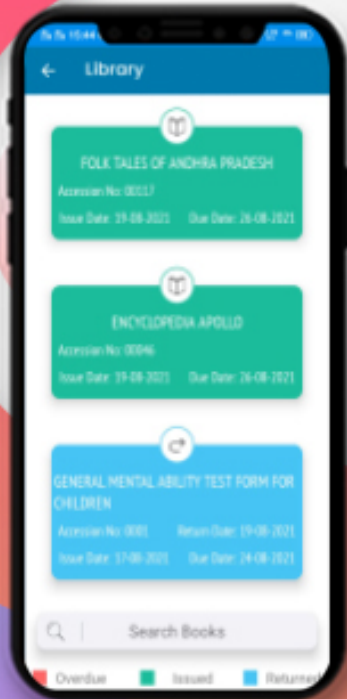

DASHBOARD

Now you can see different icons. By tapping on any icon you can get the information related to your children like Homework, Attendance, Communication Details, Remarks, Achievements, Image Gallery, Circular, Downloads and many more.

REMARKS

Student was active or down today? What's the achievement? Has he done something good or bad? Find out from daily remarks by teachers.

Red Remark denoted to negative remark & green remark denoted to positive remark.

CALENDAR

There are two views of calendar Yearly and Monthly

Now, parents, teacher can get an overview of the activities happening in the school by tapping on the Calendar icon.

It is a complete schedule of school activities which are going on throughout the year.

FEE DETAILS

Parents can see the complete fee information including fee payable, payment status and dues for different fee types.

LIBRARY TRANSACTIONS

What does a student like to read? Is he responsible enough in returning the books in time? Parents can find the answer here.