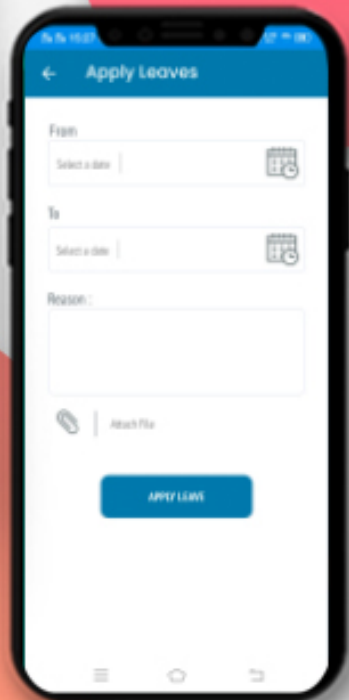

Cross mark denoted that the book is not returned & right mark denoted that the book has returned within the time.

IMAGE GALLERY & ACHIEVEMENT

Students can see their photos in which they participate.

Parents get updated with their children's achievements with their respective events.

Now parents can directly communicate with the teachers, management, principal and class teachers regarding the leaves, Complaints, etc.

TRANSPORT

Parents can see the whole information related to the transport like bus detail, bus in charge detail, driver & conductor detail with their phone no.

APPLY LEAVES

Student can directly apply the leaves and check the approval and rejection status of his/her leave

TIME TABLE & DOWNLOAD

Now Parents can see the whole schedule of their children's classes.
With the teacher name.