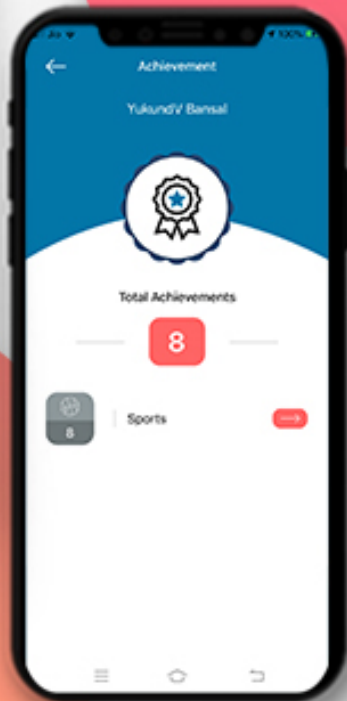

DASHBOARD

Now you can see different icons. By tapping on any icon you can get the information related to your children like Homework, Attendance, Communication Details, Remarks, Achievements, Image Gallery, Circular, Downloads and many more.

FEE DETAILS

Parents can see the complete fee information including fee payable, payment status and dues for different fee types.

LIBRARY TRANSACTIONS

What does a student like to read? Is he responsible enough in returning the books in time? Parents can find the answer here.

Cross mark denoted that the book is not returned & right mark denoted that the book has returned within the time.

IMAGE GALLERY & ACHIEVEMENT

Students can see their photos in which they participate.

Parents get updated with their children's achievements with their respective events.