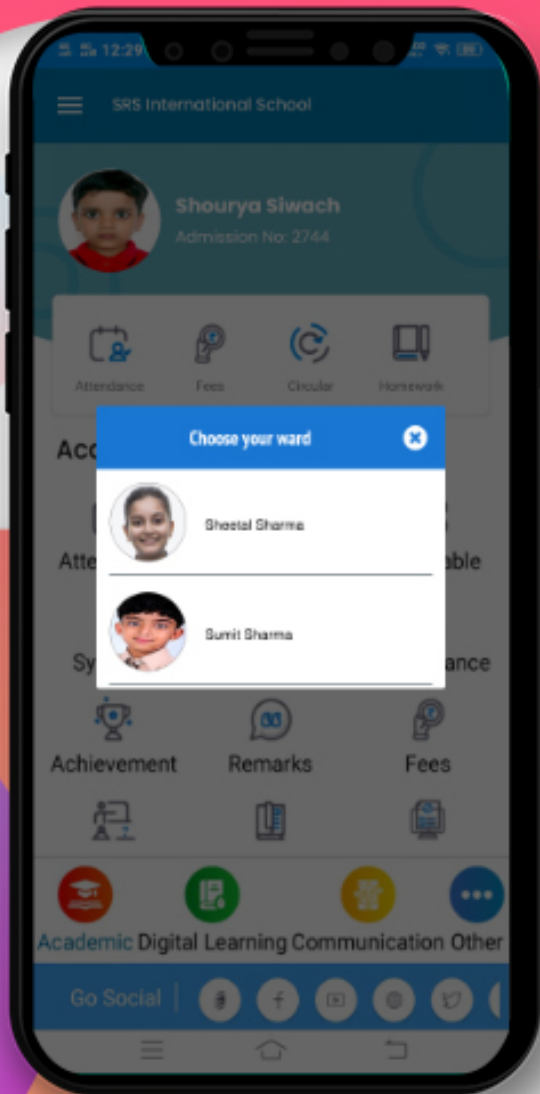

Screen Asking for School Code

Kindly Enter The School Code " srsis " & Tap on Proceed Button.

Login Screen

This is the login screen where you need to enter the credentials provided by the school and TAP on the "Sign in" button.

DASHBOARD

Now you can see different icons. By tapping on any icon you can get the information related to your children like Homework, Attendance, Communication Details, Remarks, Achievements, Image Gallery, Circular, Downloads and many more.

CHANGING PASSWORD

We strongly suggest you change your password periodically. You can click on the dropdown **☰** menu to change the password.

SWITCH WARDS

Family Login (Switch Ward) If the siblings are studying in the same school then you can log in via Family ID.

CHOOSE WARD

After selecting 'switch ward' from the left menu, you can select the ward from the given pop-up.

MY PROFILE

Displays complete profile of the student including photograph, parent details, class teacher details, address and emergency contact number as per school records.