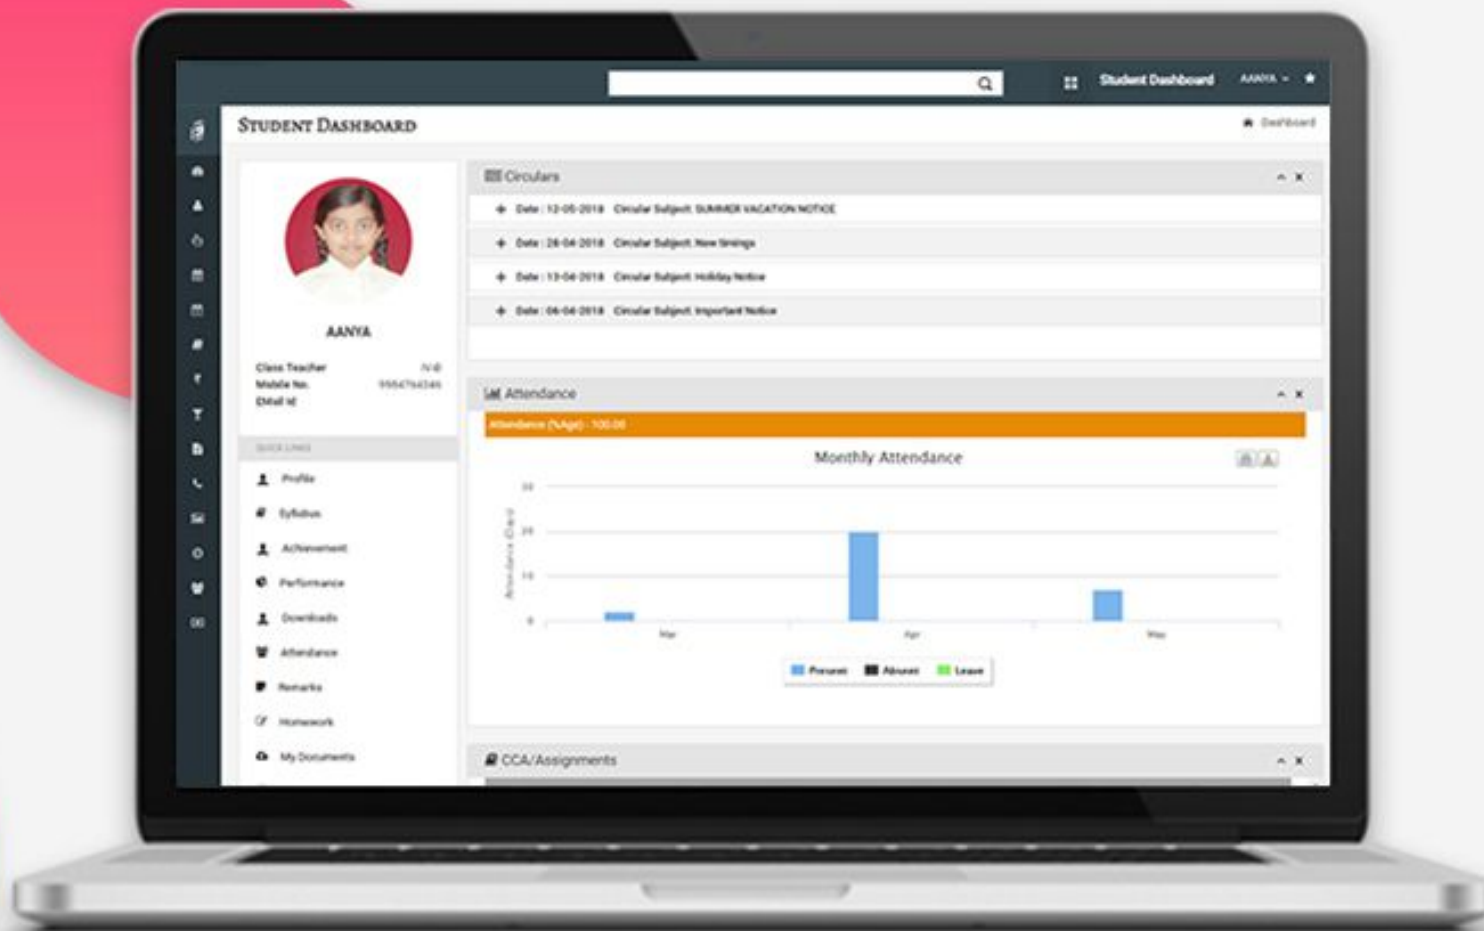

APPLY LEAVES

Student can directly apply the leaves and check the approval and rejection status of his/her leave

TIME TABLE & DOWNLOAD

Now Parents can see the whole schedule of their children's classes.
With the teacher name.

Students can download the attachment-related to the homework,
time table, or any other attachment regarding any events.

E-Connect

How Student will accept this invitation?

Students can view the **e-connect** option on their student dashboard.

Once students will click on e-connect option, attached screen will be coming on their screen.

E-Learning

E-learning option helps students to access the content uploaded for various subjects by concerned subject teachers.

Options like E-connect and E-learning will be reflected on the student dashboard, using which students will be able to access the online learning details. E-connect helps students connect to the concerned video conference host using the shared link.