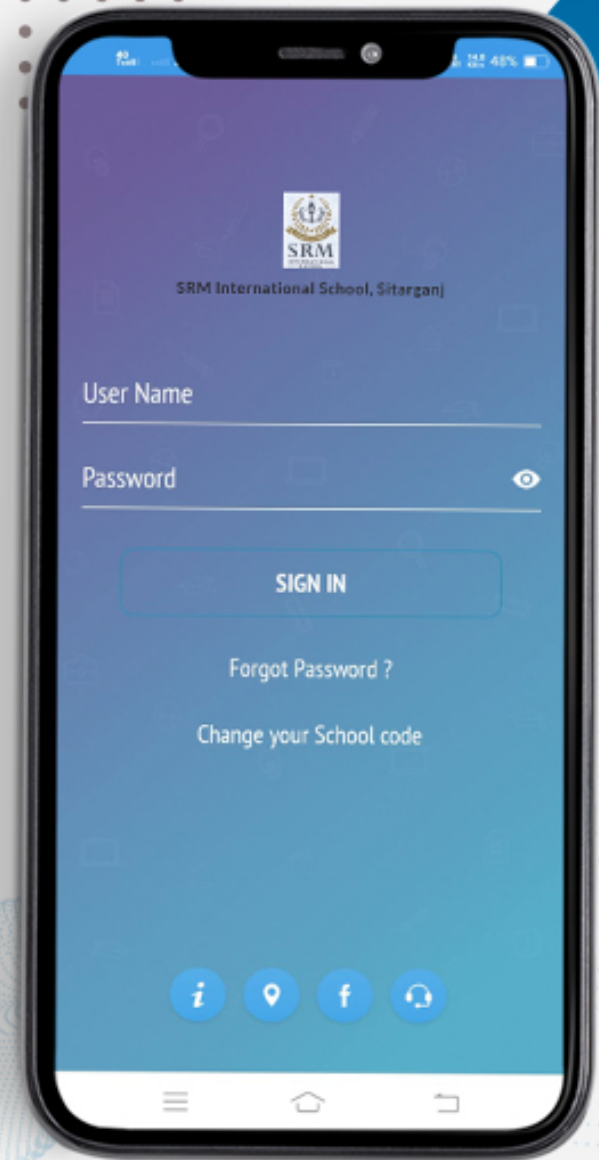

App Store

By Searching Keyword “ **EDUNEXT PARENT APP** ”

Install the App and make sure that you allow all the access it requests. Once it is installed, an icon with EDUNEXT shall appear on your mobile phone's screen. TAP on it to open the app.

Screen Asking for School Code

Kindly Enter The School Code " **SRMISS** " & Tap on Proceed Button.

Login Screen

This is the login screen where you need to enter the credentials provided by the school and TAP on the "Sign in" button.

DASHBOARD

Now you can see different icons. By tapping on any icon you can get the information related to your children like Homework, Attendance, Communication Details, Remarks, Achievements, Image Gallery, Circular, Downloads and many more.

CHOOSE WARD

After selecting 'switch ward' from the left menu, you can select the ward from the given pop-up.

MY PROFILE

Displays complete profile of the student including photograph, parent details, class teacher details, address and emergency contact number as per school records.