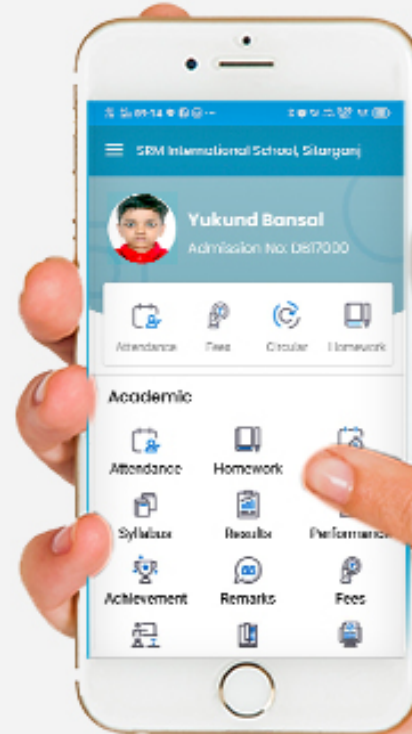

SRM International School Sitarganj

Official School Mobile App For Android & iOS
(Designed & Developed by)
Edunext Technologies Pvt. Ltd.

Bringing School & Teacher
Closer To You

Download The App From

Play Store

App Store

By Searching Keyword “ **EDUNEXT PARENT APP** ”

Install the App and make sure that you allow all the access it requests. Once it is installed, an icon with EDUNEXT shall appear on your mobile phone's screen. TAP on it to open the app.

Screen Asking for School Code

Kindly Enter The School Code " **SRMISS** " & Tap on Proceed Button.

Login Screen

This is the login screen where you need to enter the credentials provided by the school and TAP on the "Sign in" button.

DASHBOARD

Now you can see different icons. By tapping on any icon you can get the information related to your children like Homework, Attendance, Communication Details, Remarks, Achievements, Image Gallery, Circular, Downloads and many more.