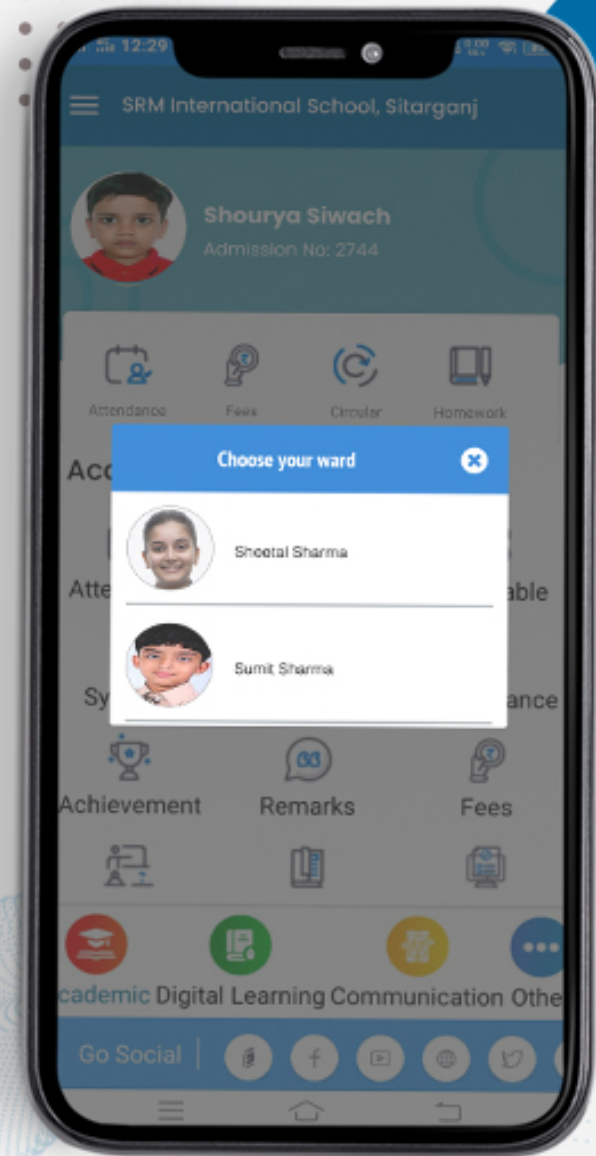

Screen Asking for School Code

Kindly Enter The School Code " **SRMISS** " & Tap on Proceed Button.

Login Screen

This is the login screen where you need to enter the credentials provided by the school and TAP on the "Sign in" button.

DASHBOARD

Now you can see different icons. By tapping on any icon you can get the information related to your children like Homework, Attendance, Communication Details, Remarks, Achievements, Image Gallery, Circular, Downloads and many more.

CHANGING PASSWORD

We strongly suggest you change your password periodically. You can click on the dropdown  menu to change the password.

SWITCH WARDS

Family Login (Switch Ward) If the siblings are studying in the same school then you can log in via Family ID.

CHOOSE WARD

After selecting 'switch ward' from the left menu, you can select the ward from the given pop-up.

MY PROFILE

Displays complete profile of the student including photograph, parent details, class teacher details, address and emergency contact number as per school records.