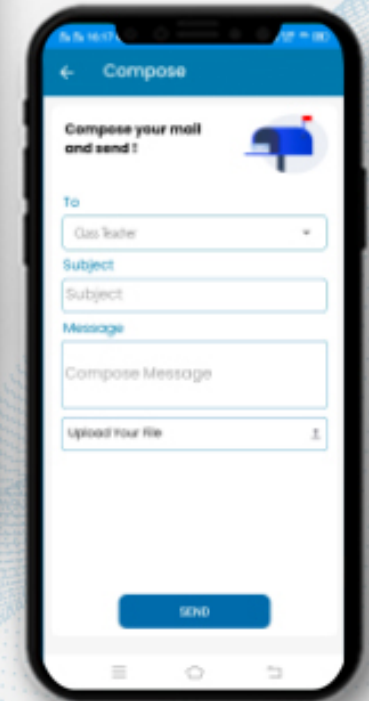

RESULT

TAP on the report name to download the same.

As soon as results are declared at school, parents can view and download the progress report card on their mobile.

IMAGE GALLERY & ACHIEVEMENT

Students can see their photos in which they participate.

APPLY LEAVES

Student can directly apply the leaves and check the approval and rejection status of his/her leave

E-Connect

How Student will accept this invitation?

Students can view the **e-connect** option on their student dashboard.