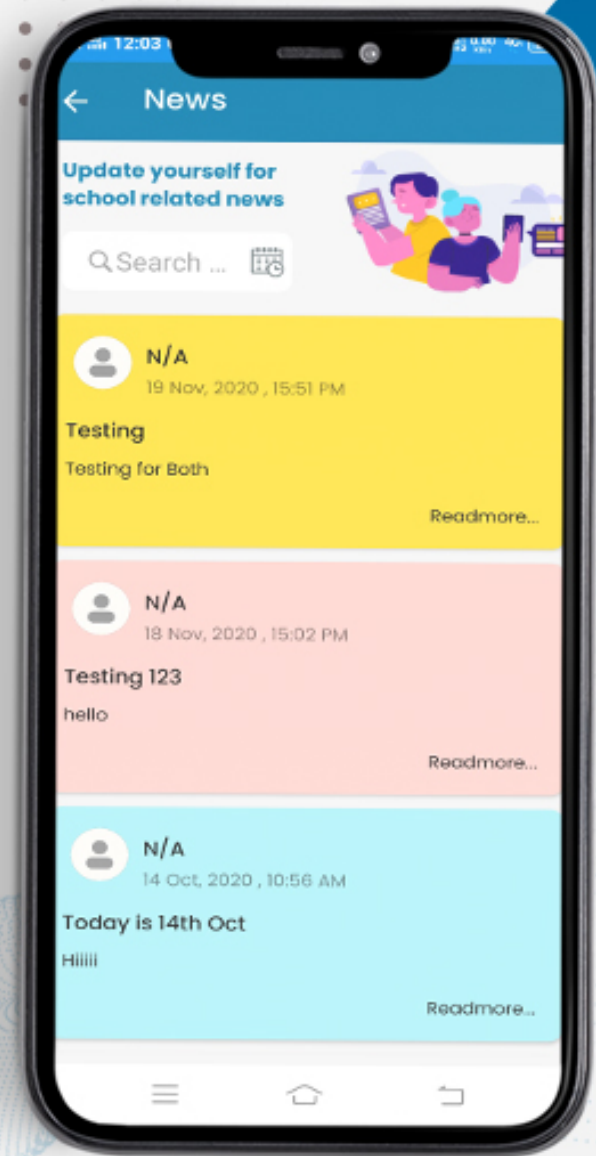

DASHBOARD

Now you can see different icons. By tapping on any icon you can get the information related to your children like Homework, Attendance, Communication Details, Remarks, Achievements, Image Gallery, Circular, Downloads and many more.

CHANGING PASSWORD

We strongly suggest you change your password periodically. You can click on the dropdown  menu to change the password.

SWITCH WARDS

Family Login (Switch Ward) If the siblings are studying in the same school then you can log in via Family ID.

CHOOSE WARD

After selecting 'switch ward' from the left menu, you can select the ward from the given pop-up.

MY PROFILE

Displays complete profile of the student including photograph, parent details, class teacher details, address and emergency contact number as per school records.

NEWS

All the school news will be showing here like summer holidays, sports, curriculum activities, etc.

HOMWORK

Now the homework given by the subject teacher is just a click away on your mobile with a due date, description, and download option.