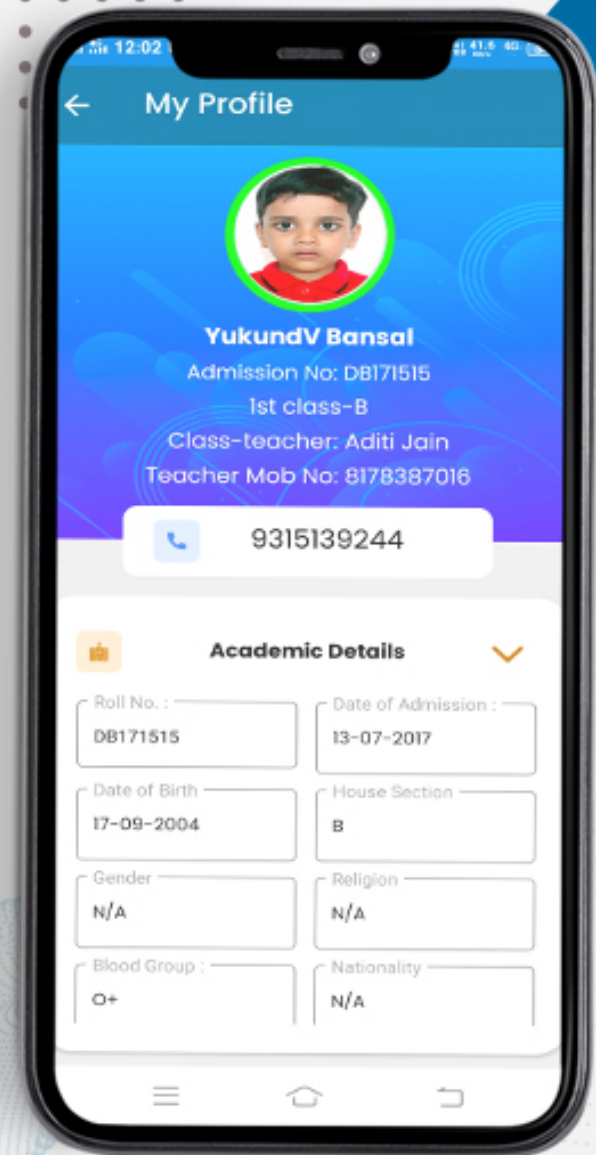

Screen Asking for School Code

Kindly Enter The School Code " **SRMISS** " & Tap on Proceed Button.

Login Screen

This is the login screen where you need to enter the credentials provided by the school and TAP on the "Sign in" button.

DASHBOARD

Now you can see different icons. By tapping on any icon you can get the information related to your children like Homework, Attendance, Communication Details, Remarks, Achievements, Image Gallery, Circular, Downloads and many more.

CHANGING PASSWORD

We strongly suggest you change your password periodically. You can click on the dropdown  menu to change the password.

SWITCH WARDS

Family Login (Switch Ward) If the siblings are studying in the same school then you can log in via Family ID.

CHOOSE WARD

After selecting 'switch ward' from the left menu, you can select the ward from the given pop-up.

MY PROFILE

Displays complete profile of the student including photograph, parent details, class teacher details, address and emergency contact number as per school records.