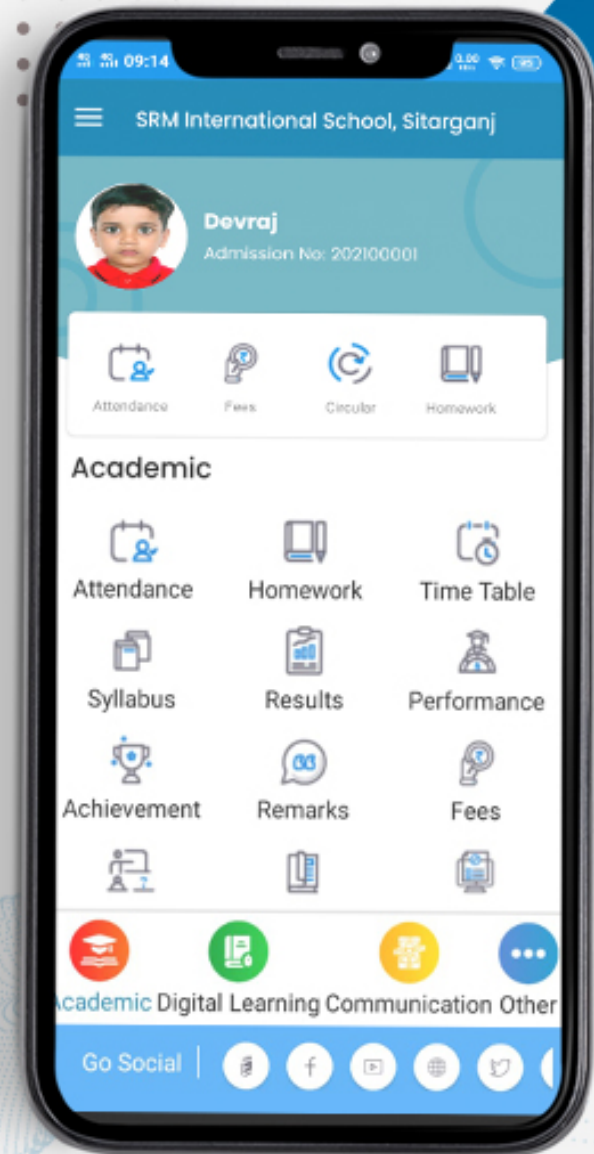

App Store

By Searching Keyword “ **EDUNEXT PARENT APP** ”

Install the App and make sure that you allow all the access it requests. Once it is installed, an icon with EDUNEXT shall appear on your mobile phone's screen. TAP on it to open the app.

Screen Asking for School Code

Kindly Enter The School Code " **SRMISS** " & Tap on Proceed Button.

Login Screen

This is the login screen where you need to enter the credentials provided by the school and TAP on the "Sign in" button.

DASHBOARD

Now you can see different icons. By tapping on any icon you can get the information related to your children like Homework, Attendance, Communication Details, Remarks, Achievements, Image Gallery, Circular, Downloads and many more.

CHOOSE WARD

After selecting 'switch ward' from the left menu, you can select the ward from the given pop-up.

MY PROFILE

Displays complete profile of the student including photograph, parent details, class teacher details, address and emergency contact number as per school records.