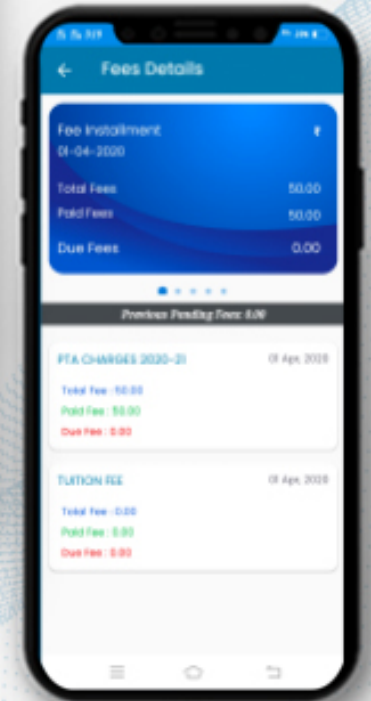

Red Remark denoted to negative remark & green remark denoted to positive remark.

CALENDAR

There are two views of calendar Yearly and Monthly

Now, parents, teacher can get an overview of the activities happening in the school by tapping on the Calendar icon.

It is a complete schedule of school activities which are going on throughout the year.

FEE DETAILS

Parents can see the complete fee information including fee payable, payment status and dues for different fee types.