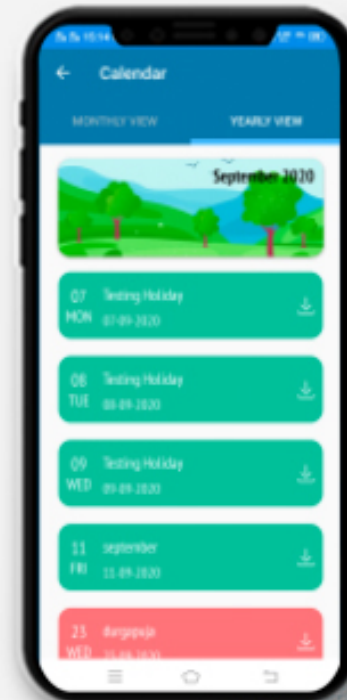

DASHBOARD

Now you can see different icons. By tapping on any icon you can get the information related to your children like Homework, Attendance, Communication Details, Remarks, Achievements, Image Gallery, Circular, Downloads and many more.

Red Remark denoted to negative remark & green remark denoted to positive remark.

CALENDAR

There are two views of calendar Yearly and Monthly

Now, parents, teacher can get an overview of the activities happening in the school by tapping on the Calendar icon.

It is a complete schedule of school activities which are going on throughout the year.

FEE DETAILS

Parents can see the complete fee information including fee payable, payment status and dues for different fee types.

RESULT

TAP on the report name to download the same.

As soon as results are declared at school, parents can view and download the progress report card on their mobile.

IMAGE GALLERY & ACHIEVEMENT

Students can see their photos in which they participate.