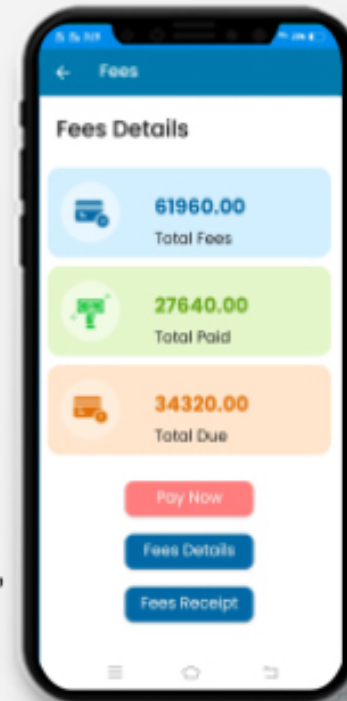

Red Remark denoted to negative remark & green remark denoted to positive remark.

CALENDAR

There are two views of calendar Yearly and Monthly

Now, parents, teacher can get an overview of the activities happening in the school by tapping on the Calendar icon.

It is a complete schedule of school activities which are going on throughout the year.

FEE DETAILS

Parents can see the complete fee information including fee payable, payment status and dues for different fee types.