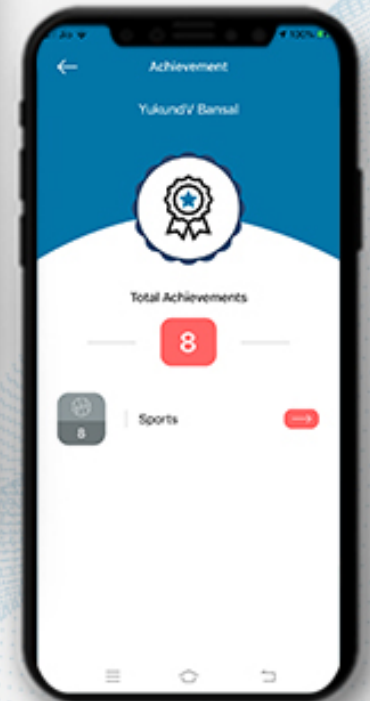

IMAGE GALLERY & ACHIEVEMENT

Students can see their photos in which they participate.

Parents get updated with their children's achievements with their respective events.