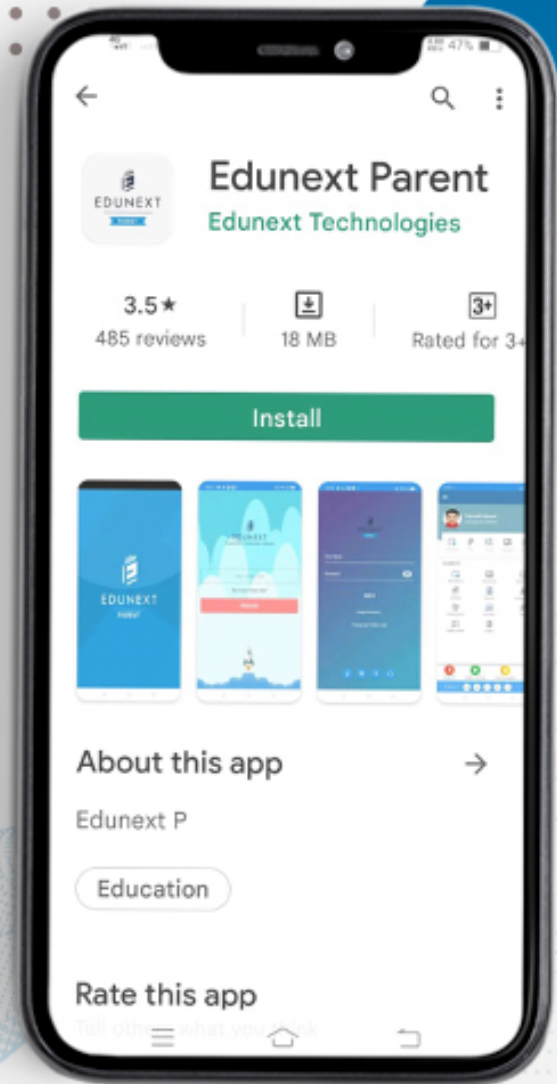

SRM International School Sitarganj

Official School Mobile App For Android & iOS
(Designed & Developed by)
Edunext Technologies Pvt. Ltd.

Bringing School & Teacher
Closer To You

Download The App From

Play Store

App Store

By Searching Keyword “ **EDUNEXT PARENT APP** ”

Install the App and make sure that you allow all the access it requests. Once it is installed, an icon with EDUNEXT shall appear on your mobile phone's screen. TAP on it to open the app.

Screen Asking for School Code

Kindly Enter The School Code " **SRMISS** " & Tap on Proceed Button.

Login Screen

This is the login screen where you need to enter the credentials provided by the school and TAP on the "Sign in" button.

DASHBOARD

Now you can see different icons. By tapping on any icon you can get the information related to your children like Homework, Attendance, Communication Details, Remarks, Achievements, Image Gallery, Circular, Downloads and many more.