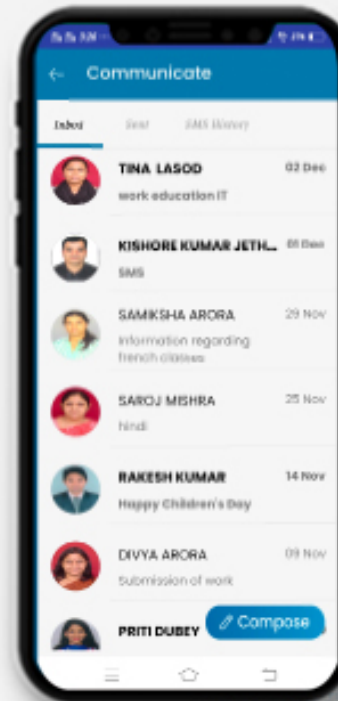

COMMUNICATION

Now parents can directly communicate with the teachers, management, principal and class teachers regarding the leaves, Complaints, etc.