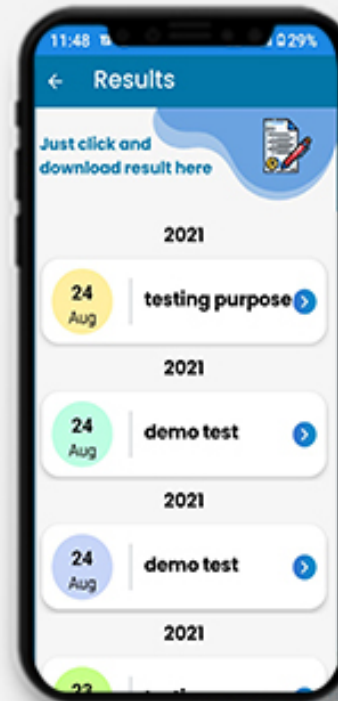

DASHBOARD

Now you can see different icons. By tapping on any icon you can get the information related to your children like Homework, Attendance, Communication Details, Remarks, Achievements, Image Gallery, Circular, Downloads and many more.

It is a complete schedule of school activities which are going on throughout the year.

FEE DETAILS

Parents can see the complete fee information including fee payable, payment status and dues for different fee types.

RESULT

TAP on the report name to download the same.

As soon as results are declared at school, parents can view and download the progress report card on their mobile.

IMAGE GALLERY & ACHIEVEMENT

Students can see their photos in which they participate.

Parents get updated with their children's achievements with their respective events.

COMMUNICATION

Now parents can directly communicate with the teachers, management, principal and class teachers regarding the leaves, Complaints, etc.