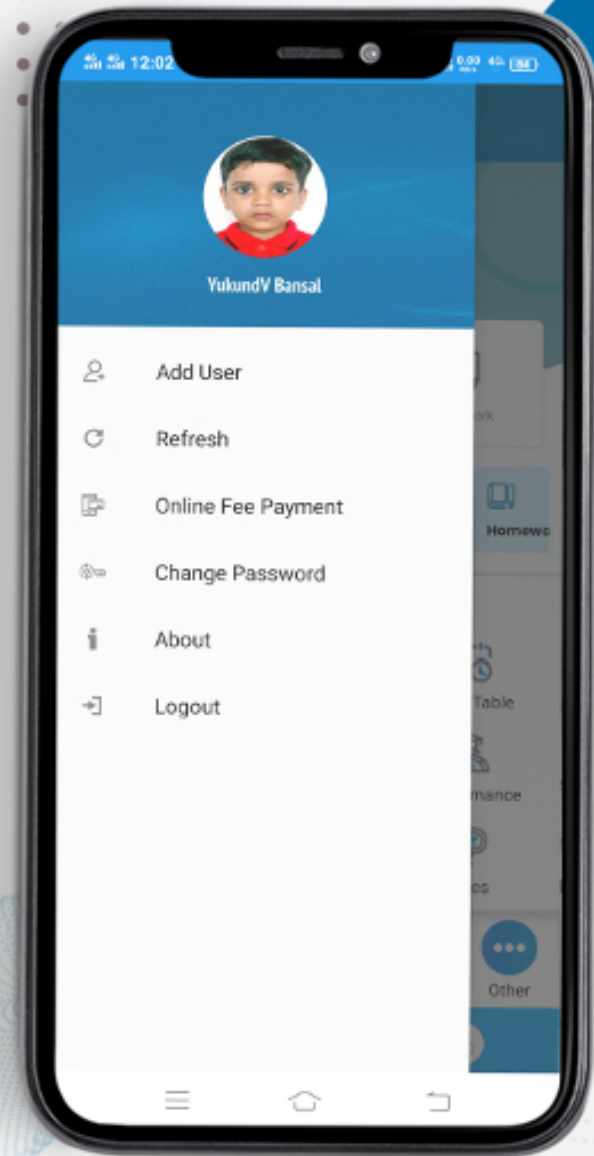

Screen Asking for School Code

Kindly Enter The School Code " **SRMISS** " & Tap on Proceed Button.

Login Screen

This is the login screen where you need to enter the credentials provided by the school and TAP on the "Sign in" button.

DASHBOARD

Now you can see different icons. By tapping on any icon you can get the information related to your children like Homework, Attendance, Communication Details, Remarks, Achievements, Image Gallery, Circular, Downloads and many more.

CHANGING PASSWORD

We strongly suggest you change your password periodically. You can click on the dropdown  menu to change the password.

SWITCH WARDS

Family Login (Switch Ward) If the siblings are studying in the same school then you can log in via Family ID.

CHOOSE WARD

After selecting 'switch ward' from the left menu, you can select the ward from the given pop-up.

MY PROFILE

Displays complete profile of the student including photograph, parent details, class teacher details, address and emergency contact number as per school records.