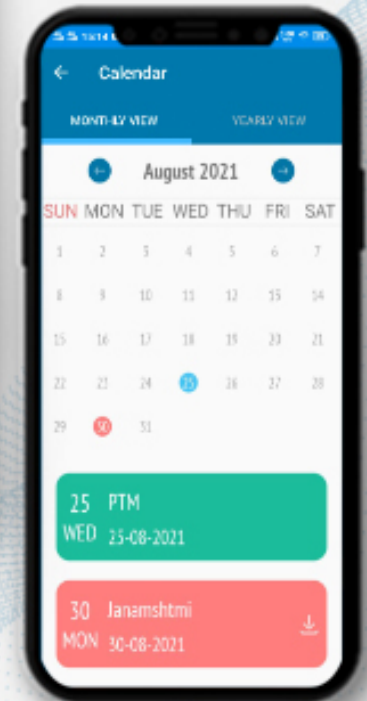

DASHBOARD

Now you can see different icons. By tapping on any icon you can get the information related to your children like Homework, Attendance, Communication Details, Remarks, Achievements, Image Gallery, Circular, Downloads and many more.

Red Remark denoted to negative remark & green remark denoted to positive remark.

CALENDAR

There are two views of calendar Yearly and Monthly

Now, parents, teacher can get an overview of the activities happening in the school by tapping on the Calendar icon.

It is a complete schedule of school activities which are going on throughout the year.

FEE DETAILS

Parents can see the complete fee information including fee payable, payment status and dues for different fee types.

RESULT

TAP on the report name to download the same.

As soon as results are declared at school, parents can view and download the progress report card on their mobile.

IMAGE GALLERY & ACHIEVEMENT

Students can see their photos in which they participate.