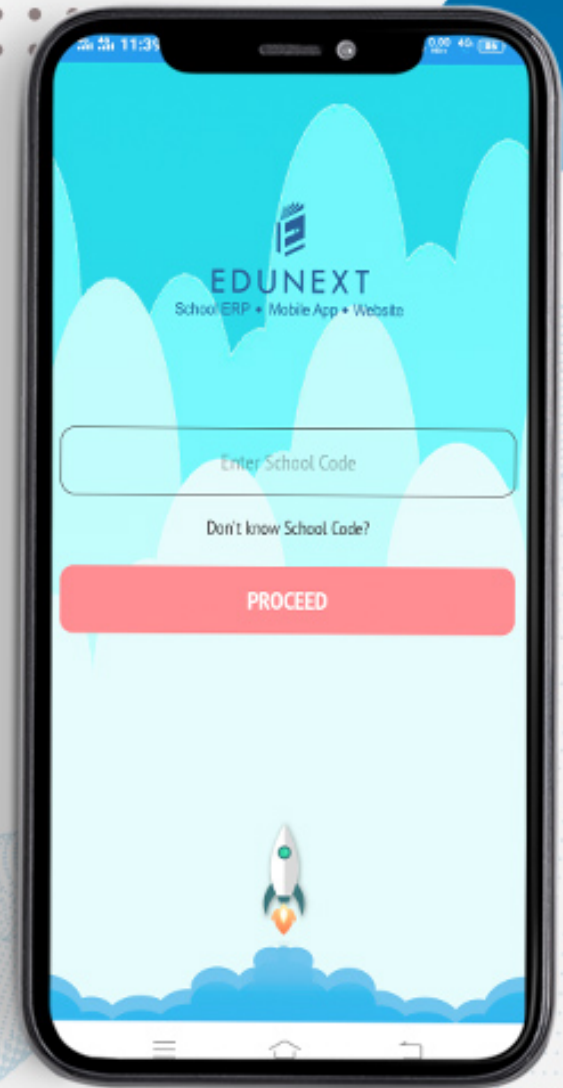

App Store

By Searching Keyword “ **EDUNEXT PARENT APP** ”

Install the App and make sure that you allow all the access it requests. Once it is installed, an icon with EDUNEXT shall appear on your mobile phone's screen. TAP on it to open the app.

Screen Asking for School Code

Kindly Enter The School Code " **SRMISS** " & Tap on Proceed Button.

Login Screen

This is the login screen where you need to enter the credentials provided by the school and TAP on the "Sign in" button.

DASHBOARD

Now you can see different icons. By tapping on any icon you can get the information related to your children like Homework, Attendance, Communication Details, Remarks, Achievements, Image Gallery, Circular, Downloads and many more.