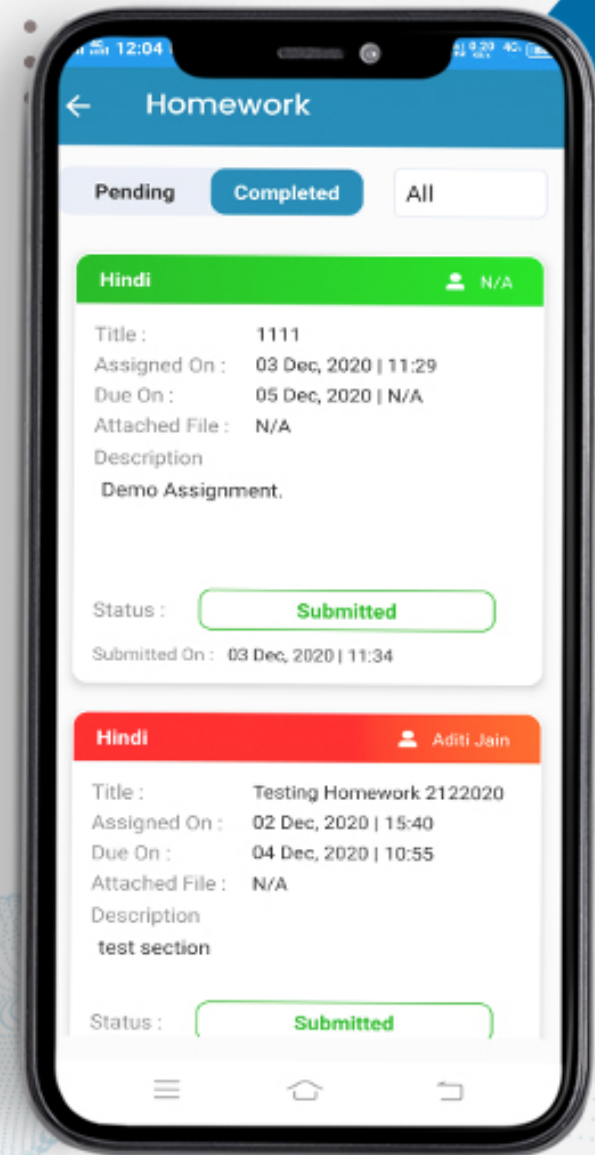

DASHBOARD

Now you can see different icons. By tapping on any icon you can get the information related to your children like Homework, Attendance, Communication Details, Remarks, Achievements, Image Gallery, Circular, Downloads and many more.

CHOOSE WARD

After selecting 'switch ward' from the left menu, you can select the ward from the given pop-up.

MY PROFILE

Displays complete profile of the student including photograph, parent details, class teacher details, address and emergency contact number as per school records.

NEWS

All the school news will be showing here like summer holidays, sports, curriculum activities, etc.

HOMWORK

Now the homework given by the subject teacher is just a click away on your mobile with a due date, description, and download option.

CIRCULAR

Instant alerts on any circular/notice from school and also complete archive thereof with an option of attachment download.

REMARKS

Student was active or down today? What's the achievement? Has he done something good or bad? Find out from daily remarks by teachers.