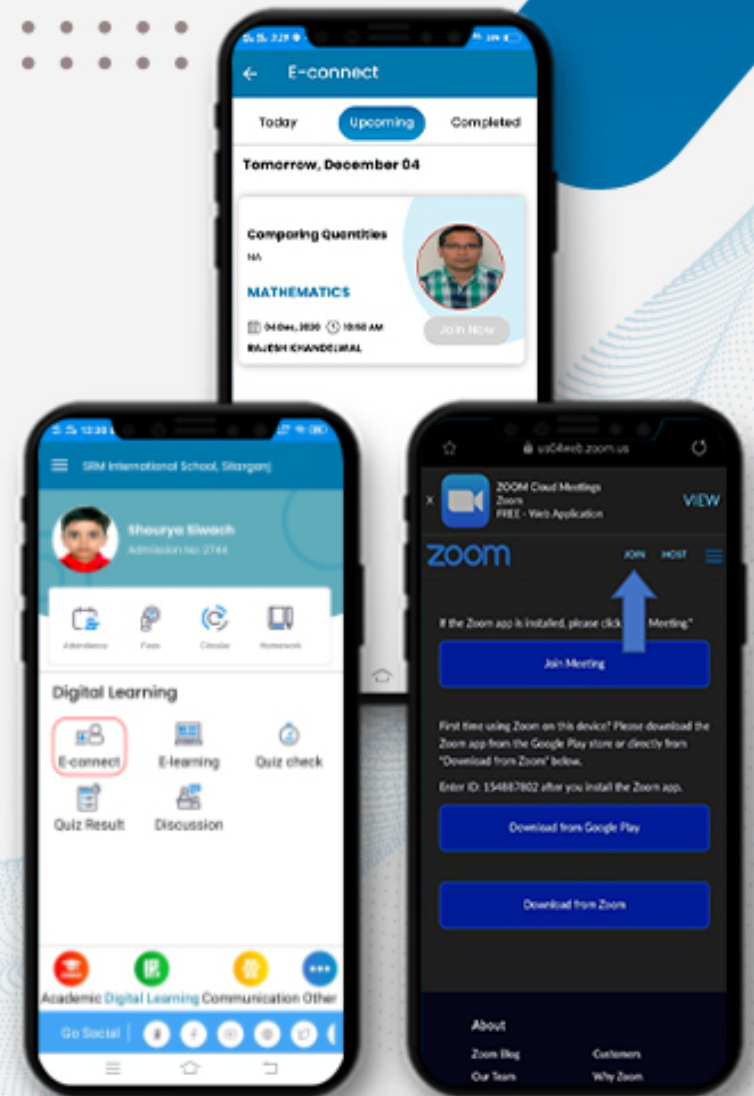

DASHBOARD

Now you can see different icons. By tapping on any icon you can get the information related to your children like Homework, Attendance, Communication Details, Remarks, Achievements, Image Gallery, Circular, Downloads and many more.

APPLY LEAVES

Student can directly apply the leaves and check the approval and rejection status of his/her leave

E-Connect

How Student will accept this invitation?

Students can view the **e-connect** option on their student dashboard.

Once students will click on e-connect option, attached screen will be coming on their screen.

E-Learning

E-learning option helps students to access the content uploaded for various subjects by concerned subject teachers.

Options like E-connect and E-learning will be reflected on the student dashboard, using which students will be able to access the online learning details. E-connect helps students connect to the concerned video conference host using the shared link.