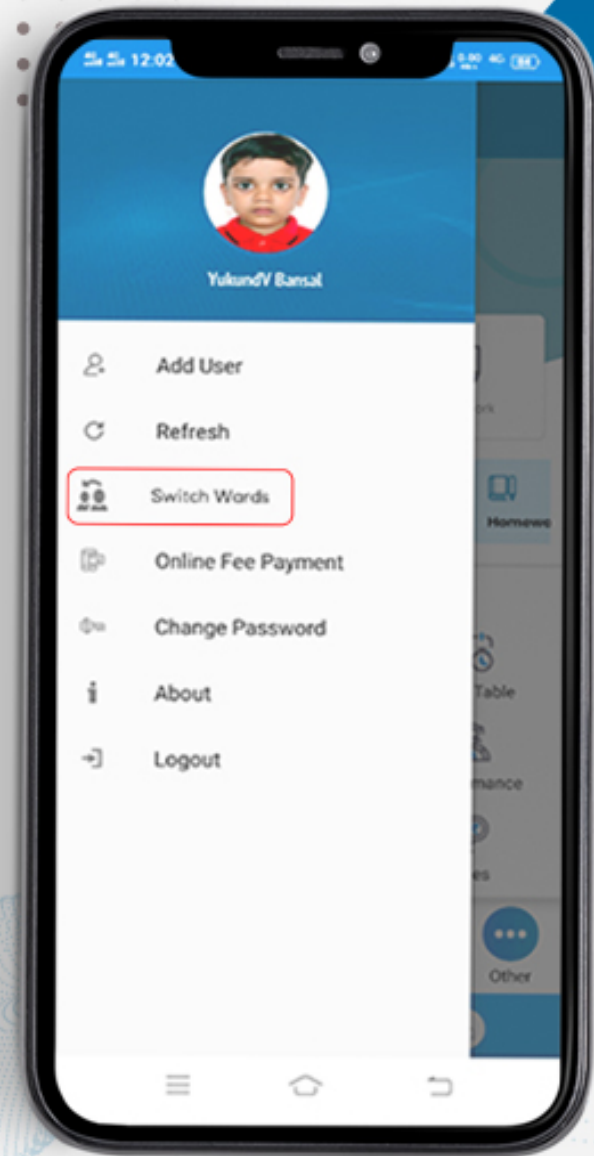

Screen Asking for School Code

Kindly Enter The School Code " **SRMISS** " & Tap on Proceed Button.

Login Screen

This is the login screen where you need to enter the credentials provided by the school and TAP on the "Sign in" button.

DASHBOARD

Now you can see different icons. By tapping on any icon you can get the information related to your children like Homework, Attendance, Communication Details, Remarks, Achievements, Image Gallery, Circular, Downloads and many more.

CHANGING PASSWORD

We strongly suggest you change your password periodically. You can click on the dropdown  menu to change the password.

SWITCH WARDS

Family Login (Switch Ward) If the siblings are studying in the same school then you can log in via Family ID.

CHOOSE WARD

After selecting 'switch ward' from the left menu, you can select the ward from the given pop-up.

MY PROFILE

Displays complete profile of the student including photograph, parent details, class teacher details, address and emergency contact number as per school records.