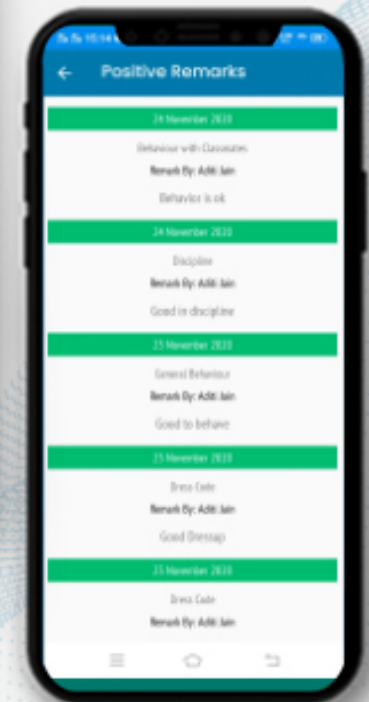

DASHBOARD

Now you can see different icons. By tapping on any icon you can get the information related to your children like Homework, Attendance, Communication Details, Remarks, Achievements, Image Gallery, Circular, Downloads and many more.

NEWS

All the school news will be showing here like summer holidays, sports, curriculum activities, etc.

HOMWORK

Now the homework given by the subject teacher is just a click away on your mobile with a due date, description, and download option.

CIRCULAR

Instant alerts on any circular/notice from school and also complete archive thereof with an option of attachment download.

REMARKS

Student was active or down today? What's the achievement? Has he done something good or bad? Find out from daily remarks by teachers.

Red Remark denoted to negative remark & green remark denoted to positive remark.

CALENDAR

There are two views of calendar Yearly and Monthly

Now, parents, teacher can get an overview of the activities happening in the school by tapping on the Calendar icon.