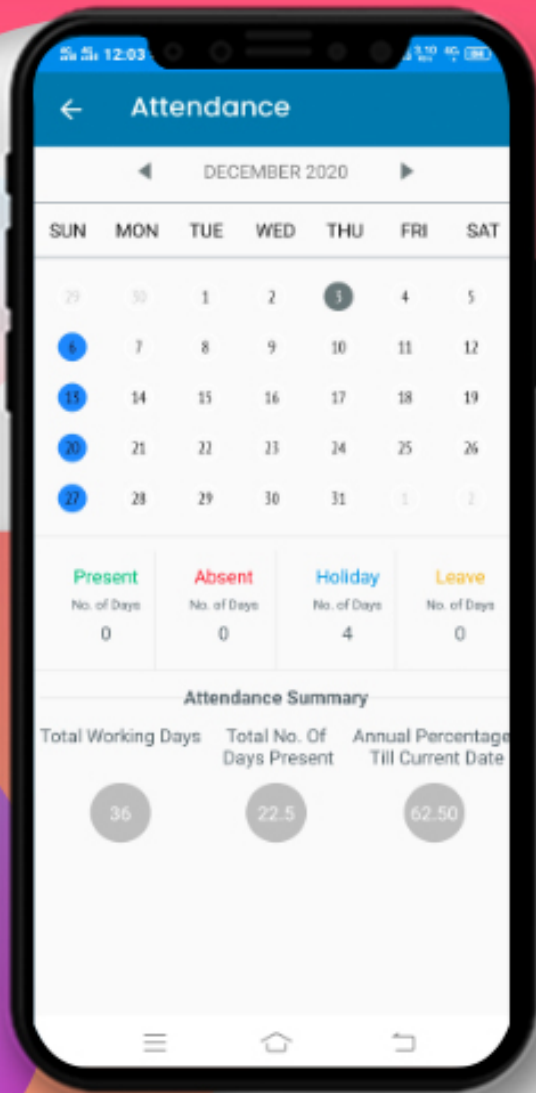

DASHBOARD

Now you can see different icons. By tapping on any icon you can get the information related to your children like Homework, Attendance, Communication Details, Remarks, Achievements, Image Gallery, Circular, Downloads and many more.

CHANGING PASSWORD

We strongly suggest you change your password periodically. You can click on the dropdown **☰** menu to change the password.

SWITCH WARDS

Family Login (Switch Ward) If the siblings are studying in the same school then you can log in via Family ID.

CHOOSE WARD

After selecting 'switch ward' from the left menu, you can select the ward from the given pop-up.

MY PROFILE

Displays complete profile of the student including photograph, parent details, class teacher details, address and emergency contact number as per school records.

NEWS

All the school news will be showing here like summer holidays, sports, curriculum activities, etc.

ATTENDANCE

Instant notification and detailed view of the student attendance in the current academic year including presents, absents, and leaves.