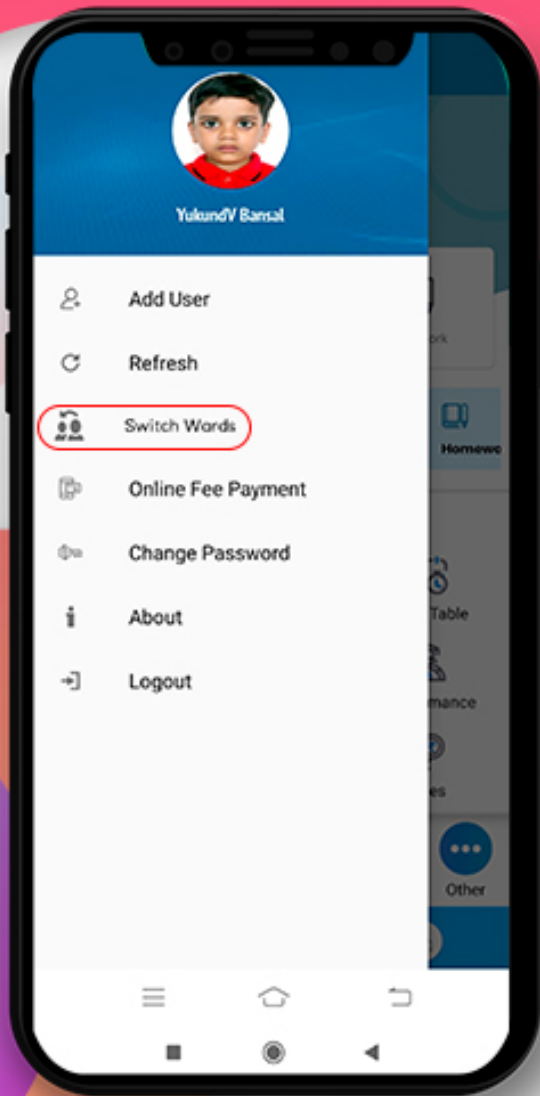

Play Store

App Store

By Searching Keyword “ **EDUNEXT** ”

Install the App and make sure that you allow all the access it requests. Once it is installed, an icon with EDUNEXT shall appear on your mobile phone's screen. TAP on it to open the app.

Screen Asking for School Code

Kindly Enter The School Code " PPSBV " & Tap on Proceed Button.

Login Screen

This is the login screen where you need to enter the credentials provided by the school and TAP on the "Sign in" button.

DASHBOARD

Now you can see different icons. By tapping on any icon you can get the information related to your children like Homework, Attendance, Communication Details, Remarks, Achievements, Image Gallery, Circular, Downloads and many more.

CHANGING PASSWORD

We strongly suggest you change your password periodically. You can click on the dropdown **☰** menu to change the password.

SWITCH WARDS

Family Login (Switch Ward) If the siblings are studying in the same school then you can log in via Family ID.