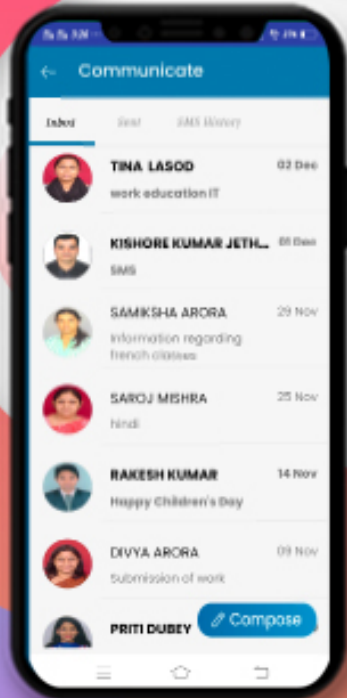

Cross mark denoted that the book is not returned & right mark denoted that the book has returned within the time.

RESULT

TAP on the report name to download the same.

As soon as results are declared at school, parents can view and download the progress report card on their mobile.

IMAGE GALLERY & ACHIEVEMENT

Students can see their photos in which they participate.

Parents get updated with their children's achievements with their respective events.

ATTENDER

It ensures the security of a child. Who so ever will be going to pick the child, the whole profile of that responsible person is already mentioned in the application with respective relation.

APPLY LEAVES

Student can directly apply the leaves and check the approval and rejection status of his/her leave

TIME TABLE & DOWNLOAD

Now Parents can see the whole schedule of their children's classes.
With the teacher name.