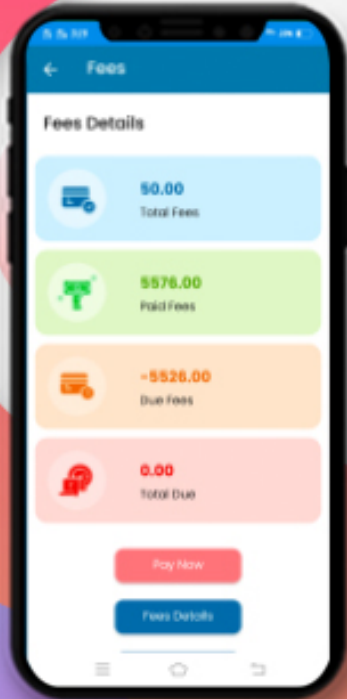

HOMEWORK

Now the homework given by the subject teacher is just a click away on your mobile with a due date, description, and download option.

CIRCULAR

Instant alerts on any circular/notice from school and also complete archive thereof with an option of attachment download.

REMARKS

Student was active or down today? What's the achievement? Has he done something good or bad? Find out from daily remarks by teachers.

Red Remark denoted to negative remark & green remark denoted to positive remark.

CALENDAR

There are two views of calendar Yearly and Monthly

Now, parents, teacher can get an overview of the activities happening in the school by tapping on the Calendar icon.

It is a complete schedule of school activities which are going on throughout the year.

FEE DETAILS

Parents can see the complete fee information including fee payable, payment status and dues for different fee types.

LIBRARY TRANSACTIONS

What does a student like to read? Is he responsible enough in returning the books in time? Parents can find the answer here.