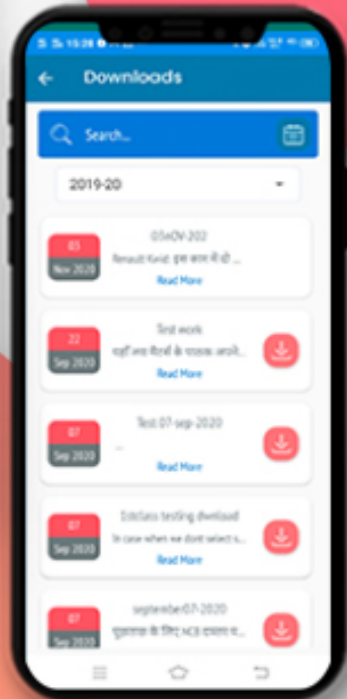

DASHBOARD

Now you can see different icons. By tapping on any icon you can get the information related to your children like Homework, Attendance, Communication Details, Remarks, Achievements, Image Gallery, Circular, Downloads and many more.

Cross mark denoted that the book is not returned & right mark denoted that the book has returned within the time.

RESULT

TAP on the report name to download the same.

As soon as results are declared at school, parents can view and download the progress report card on their mobile.

COMMUNICATION

Now parents can directly communicate with the teachers, management, principal and class teachers regarding the leaves, Complaints, etc.

TRANSPORT

Parents can see the whole information related to the transport like bus detail, bus in charge detail, driver & conductor detail with their phone no.

APPLY LEAVES

Student can directly apply the leaves and check the approval and rejection status of his/her leave

TIME TABLE & DOWNLOAD

Now Parents can see the whole schedule of their children's classes.
With the teacher name.