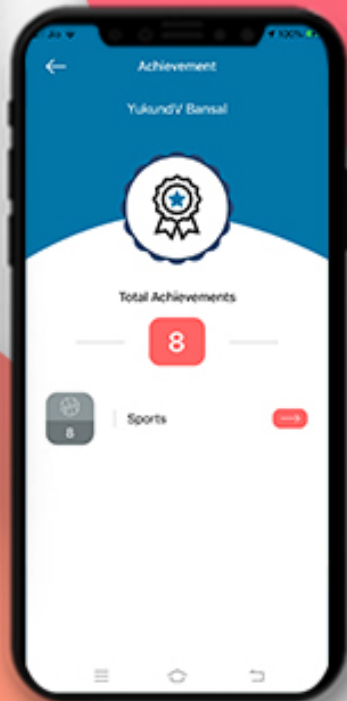

DASHBOARD

Now you can see different icons. By tapping on any icon you can get the information related to your children like Homework, Attendance, Communication Details, Remarks, Achievements, Image Gallery, Circular, Downloads and many more.

FEE DETAILS

Parents can see the complete fee information including fee payable, payment status and dues for different fee types.

LIBRARY TRANSACTIONS

What does a student like to read? Is he responsible enough in returning the books in time? Parents can find the answer here.

Cross mark denoted that the book is not returned & right mark denoted that the book has returned within the time.

RESULT

TAP on the report name to download the same.

As soon as results are declared at school, parents can view and download the progress report card on their mobile.

IMAGE GALLERY & ACHIEVEMENT

Students can see their photos in which they participate.

Parents get updated with their children's achievements with their respective events.

ATTENDER

It ensures the security of a child. Who so ever will be going to pick the child, the whole profile of that responsible person is already mentioned in the application with respective relation.