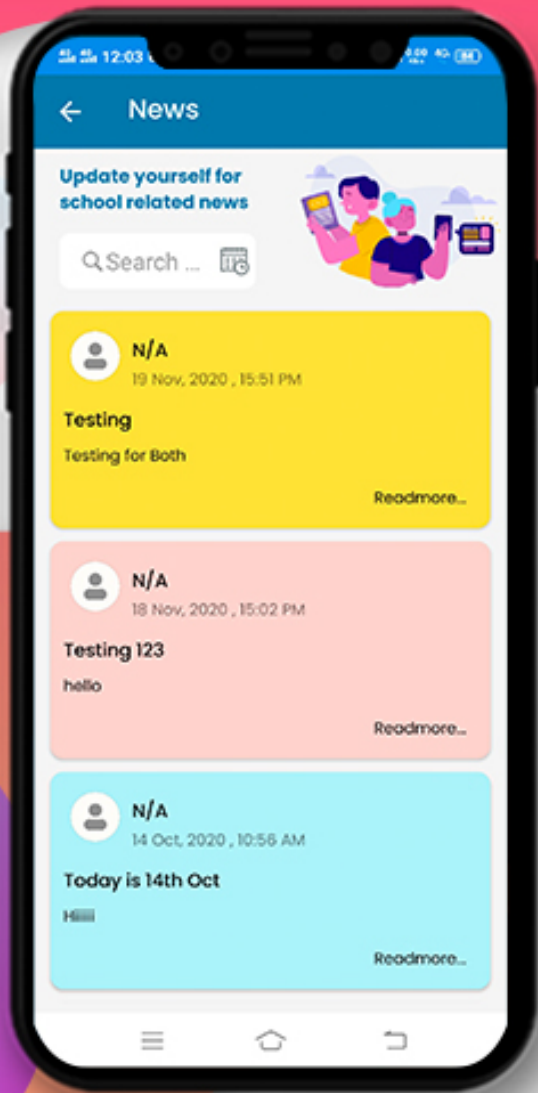

Screen Asking for School Code

Kindly Enter The School Code " PPSBV " & Tap on Proceed Button.

Login Screen

This is the login screen where you need to enter the credentials provided by the school and TAP on the "Sign in" button.

DASHBOARD

Now you can see different icons. By tapping on any icon you can get the information related to your children like Homework, Attendance, Communication Details, Remarks, Achievements, Image Gallery, Circular, Downloads and many more.

CHANGING PASSWORD

We strongly suggest you change your password periodically. You can click on the dropdown **☰** menu to change the password.

SWITCH WARDS

Family Login (Switch Ward) If the siblings are studying in the same school then you can log in via Family ID.

CHOOSE WARD

After selecting 'switch ward' from the left menu, you can select the ward from the given pop-up.

MY PROFILE

Displays complete profile of the student including photograph, parent details, class teacher details, address and emergency contact number as per school records.