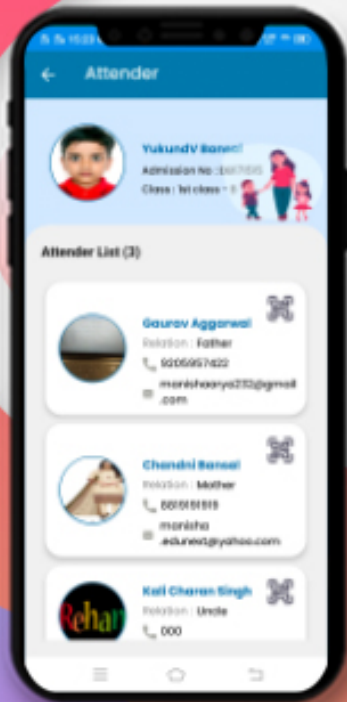

FEE DETAILS

Parents can see the complete fee information including fee payable, payment status and dues for different fee types.

LIBRARY TRANSACTIONS

What does a student like to read? Is he responsible enough in returning the books in time? Parents can find the answer here.

Cross mark denoted that the book is not returned & right mark denoted that the book has returned within the time.

RESULT

TAP on the report name to download the same.

As soon as results are declared at school, parents can view and download the progress report card on their mobile.

IMAGE GALLERY & ACHIEVEMENT

Students can see their photos in which they participate.

Parents get updated with their children's achievements with their respective events.

ATTENDER

It ensures the security of a child. Who so ever will be going to pick the child, the whole profile of that responsible person is already mentioned in the application with respective relation.