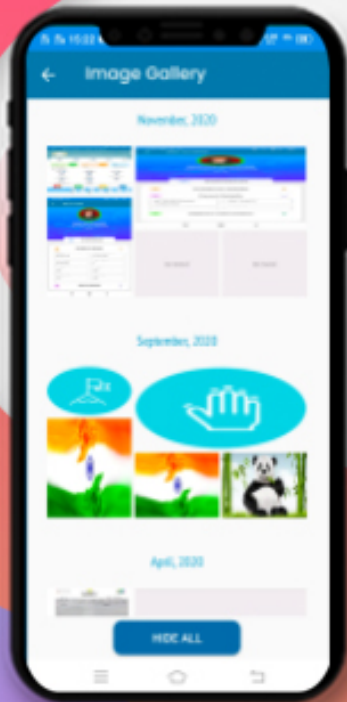

DASHBOARD

Now you can see different icons. By tapping on any icon you can get the information related to your children like Homework, Attendance, Communication Details, Remarks, Achievements, Image Gallery, Circular, Downloads and many more.

FEE DETAILS

Parents can see the complete fee information including fee payable, payment status and dues for different fee types.

LIBRARY TRANSACTIONS

What does a student like to read? Is he responsible enough in returning the books in time? Parents can find the answer here.

Cross mark denoted that the book is not returned & right mark denoted that the book has returned within the time.

RESULT

TAP on the report name to download the same.

As soon as results are declared at school, parents can view and download the progress report card on their mobile.

IMAGE GALLERY & ACHIEVEMENT

Students can see their photos in which they participate.

Parents get updated with their children's achievements with their respective events.

ATTENDER

It ensures the security of a child. Who so ever will be going to pick the child, the whole profile of that responsible person is already mentioned in the application with respective relation.