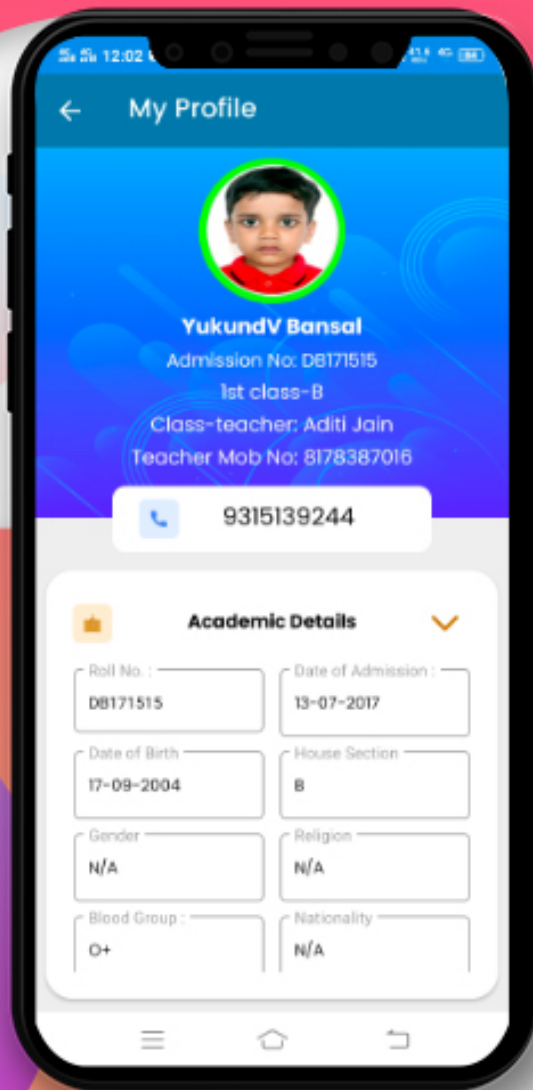

Screen Asking for School Code

Kindly Enter The School Code " PPSBV " & Tap on Proceed Button.

Login Screen

This is the login screen where you need to enter the credentials provided by the school and TAP on the "Sign in" button.

DASHBOARD

Now you can see different icons. By tapping on any icon you can get the information related to your children like Homework, Attendance, Communication Details, Remarks, Achievements, Image Gallery, Circular, Downloads and many more.

CHANGING PASSWORD

We strongly suggest you change your password periodically. You can click on the dropdown **☰** menu to change the password.

SWITCH WARDS

Family Login (Switch Ward) If the siblings are studying in the same school then you can log in via Family ID.

CHOOSE WARD

After selecting 'switch ward' from the left menu, you can select the ward from the given pop-up.

MY PROFILE

Displays complete profile of the student including photograph, parent details, class teacher details, address and emergency contact number as per school records.