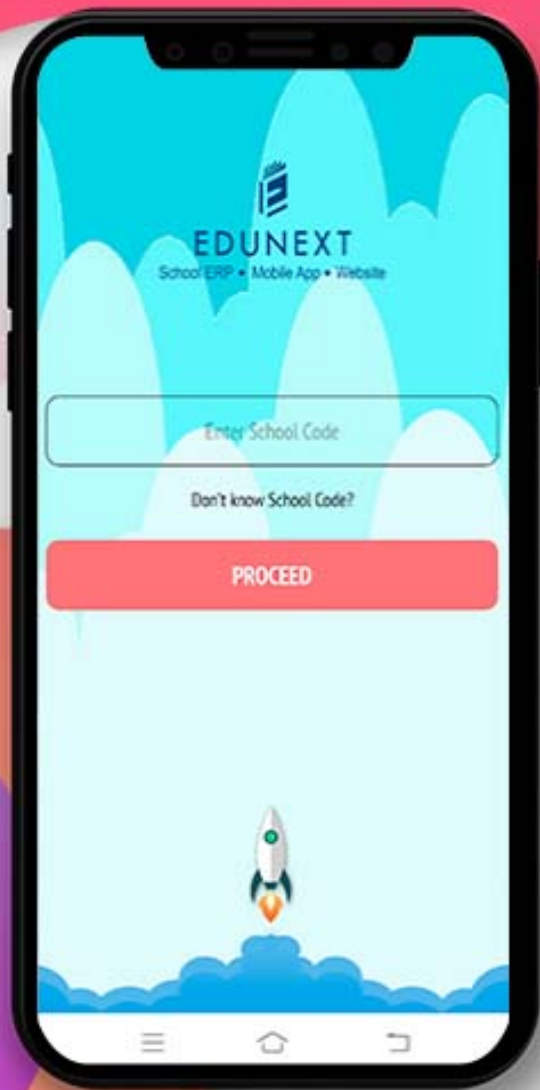

Learn for Life

Prince Public School Budh Vihar

Official School Mobile App For Android & iOS
(Designed & Developed by)
Edunext Technologies Pvt. Ltd.

Bringing School & Teacher
Closer To You

Download The App From

Play Store

App Store

By Searching Keyword “ **EDUNEXT** ”

Install the App and make sure that you allow all the access it requests. Once it is installed, an icon with EDUNEXT shall appear on your mobile phone's screen. TAP on it to open the app.

Screen Asking for School Code

Kindly Enter The School Code " PPSBV " & Tap on Proceed Button.

Login Screen

This is the login screen where you need to enter the credentials provided by the school and TAP on the "Sign in" button.

DASHBOARD

Now you can see different icons. By tapping on any icon you can get the information related to your children like Homework, Attendance, Communication Details, Remarks, Achievements, Image Gallery, Circular, Downloads and many more.