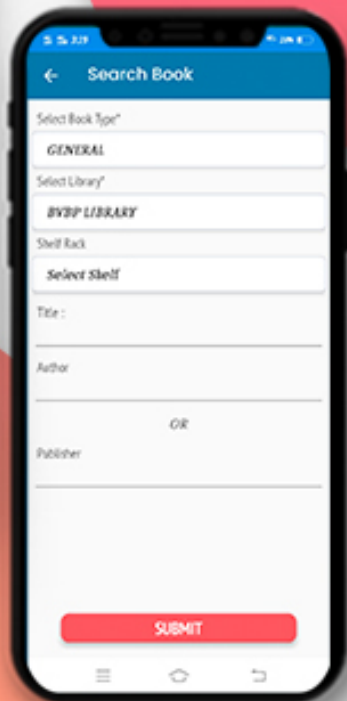

DASHBOARD

Now you can see different icons. By tapping on any icon you can get the information related to your children like Homework, Attendance, Communication Details, Remarks, Achievements, Image Gallery, Circular, Downloads and many more.

CALENDAR

There are two views of calendar Yearly and Monthly

Now, parents, teacher can get an overview of the activities happening in the school by tapping on the Calendar icon.

It is a complete schedule of school activities which are going on throughout the year.

FEE DETAILS

Parents can see the complete fee information including fee payable, payment status and dues for different fee types.

LIBRARY TRANSACTIONS

What does a student like to read? Is he responsible enough in returning the books in time? Parents can find the answer here.

Cross mark denoted that the book is not returned & right mark denoted that the book has returned within the time.

RESULT

TAP on the report name to download the same.

As soon as results are declared at school, parents can view and download the progress report card on their mobile.