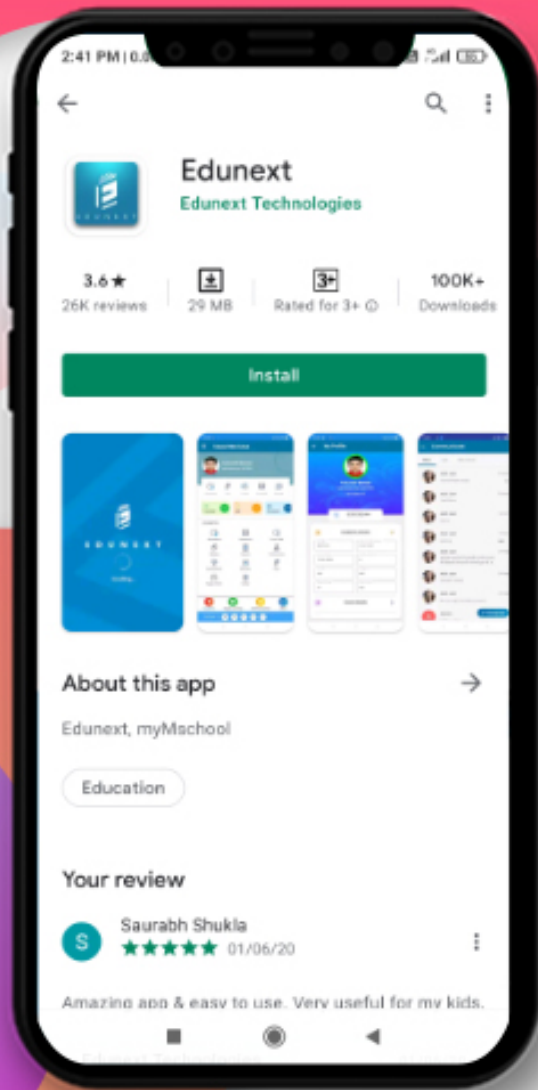

Learn for Life

Prince Public School Budh Vihar

Official School Mobile App For Android & iOS
(Designed & Developed by)
Edunext Technologies Pvt. Ltd.

Bringing School & Teacher
Closer To You

Download The App From

Play Store

App Store

By Searching Keyword “ **EDUNEXT** ”

Install the App and make sure that you allow all the access it requests. Once it is installed, an icon with EDUNEXT shall appear on your mobile phone's screen. TAP on it to open the app.

Screen Asking for School Code

Kindly Enter The School Code " PPSBV " & Tap on Proceed Button.

Login Screen

This is the login screen where you need to enter the credentials provided by the school and TAP on the "Sign in" button.

DASHBOARD

Now you can see different icons. By tapping on any icon you can get the information related to your children like Homework, Attendance, Communication Details, Remarks, Achievements, Image Gallery, Circular, Downloads and many more.