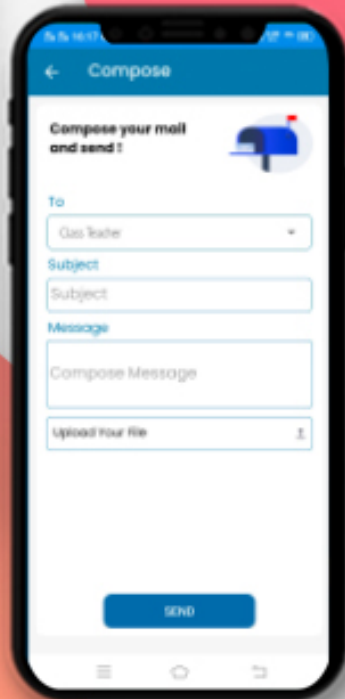

Cross mark denoted that the book is not returned & right mark denoted that the book has returned within the time.

RESULT

TAP on the report name to download the same.

As soon as results are declared at school, parents can view and download the progress report card on their mobile.

IMAGE GALLERY & ACHIEVEMENT

Students can see their photos in which they participate.

Parents get updated with their children's achievements with their respective events.

ATTENDER

It ensures the security of a child. Who so ever will be going to pick the child, the whole profile of that responsible person is already mentioned in the application with respective relation.