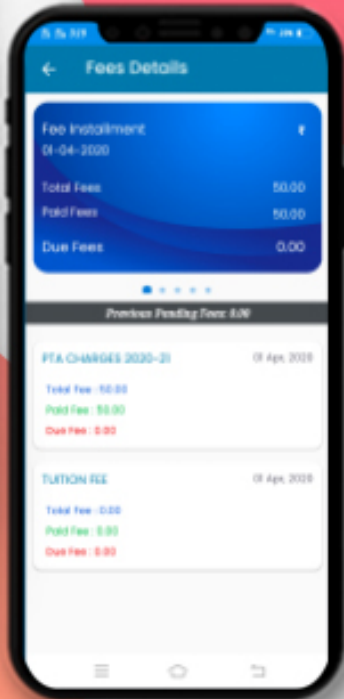

HOMEWORK

Now the homework given by the subject teacher is just a click away on your mobile with a due date, description, and download option.

CIRCULAR

Instant alerts on any circular/notice from school and also complete archive thereof with an option of attachment download.

REMARKS

Student was active or down today? What's the achievement? Has he done something good or bad? Find out from daily remarks by teachers.

Red Remark denoted to negative remark & green remark denoted to positive remark.

CALENDAR

There are two views of calendar Yearly and Monthly

Now, parents, teacher can get an overview of the activities happening in the school by tapping on the Calendar icon.

It is a complete schedule of school activities which are going on throughout the year.

FEE DETAILS

Parents can see the complete fee information including fee payable, payment status and dues for different fee types.

LIBRARY TRANSACTIONS

What does a student like to read? Is he responsible enough in returning the books in time? Parents can find the answer here.