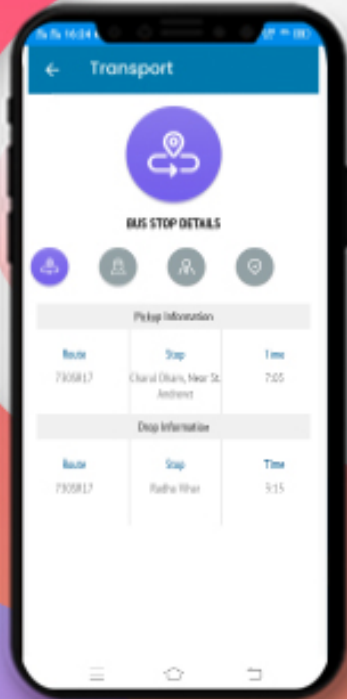

Cross mark denoted that the book is not returned & right mark denoted that the book has returned within the time.

RESULT

TAP on the report name to download the same.

As soon as results are declared at school, parents can view and download the progress report card on their mobile.

IMAGE GALLERY & ACHIEVEMENT

Students can see their photos in which they participate.

Parents get updated with their children's achievements with their respective events.

ATTENDER

It ensures the security of a child. Who so ever will be going to pick the child, the whole profile of that responsible person is already mentioned in the application with respective relation.

COMMUNICATION

Now parents can directly communicate with the teachers, management, principal and class teachers regarding the leaves, Complaints, etc.

TRANSPORT

Parents can see the whole information related to the transport like bus detail, bus in charge detail, driver & conductor detail with their phone no.