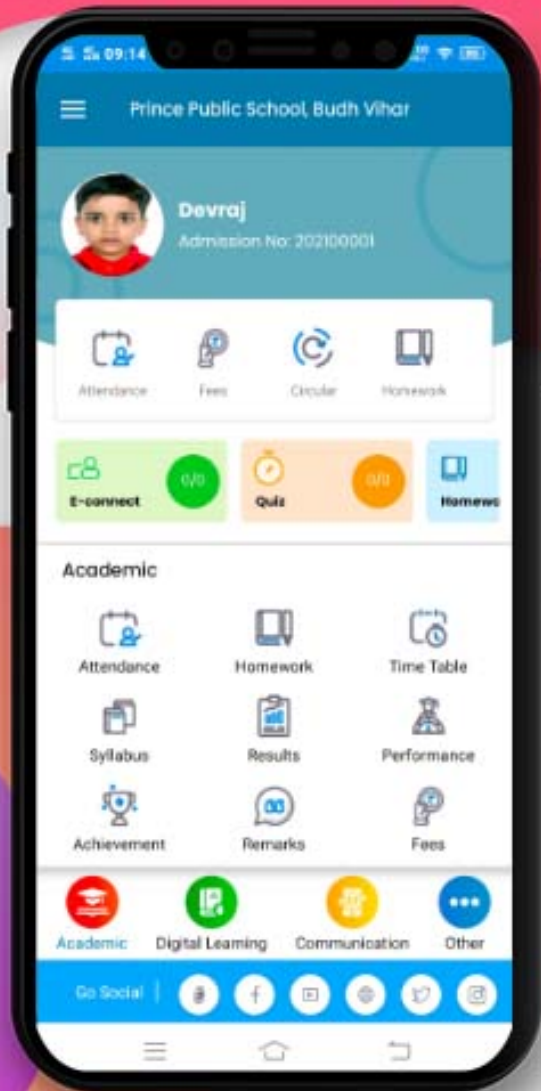

Play Store

App Store

By Searching Keyword “ **EDUNEXT** ”

Install the App and make sure that you allow all the access it requests. Once it is installed, an icon with EDUNEXT shall appear on your mobile phone's screen. TAP on it to open the app.

Screen Asking for School Code

Kindly Enter The School Code " PPSBV " & Tap on Proceed Button.

Login Screen

This is the login screen where you need to enter the credentials provided by the school and TAP on the "Sign in" button.

DASHBOARD

Now you can see different icons. By tapping on any icon you can get the information related to your children like Homework, Attendance, Communication Details, Remarks, Achievements, Image Gallery, Circular, Downloads and many more.

CHOOSE WARD

After selecting 'switch ward' from the left menu, you can select the ward from the given pop-up.

MY PROFILE

Displays complete profile of the student including photograph, parent details, class teacher details, address and emergency contact number as per school records.