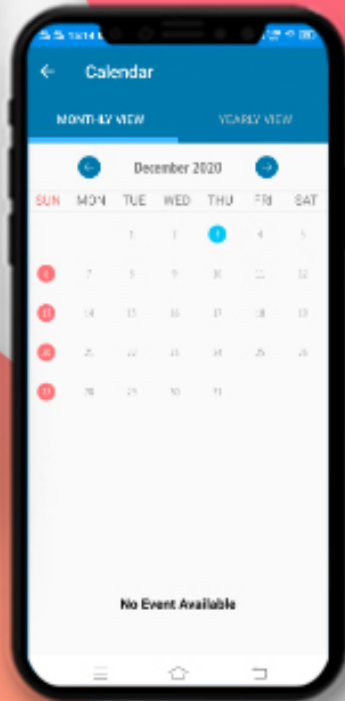

CALENDAR

There are two views of calendar Yearly and Monthly

Now, parents, teacher can get an overview of the activities happening in the school by tapping on the Calendar icon.

It is a complete schedule of school activities which are going on throughout the year.