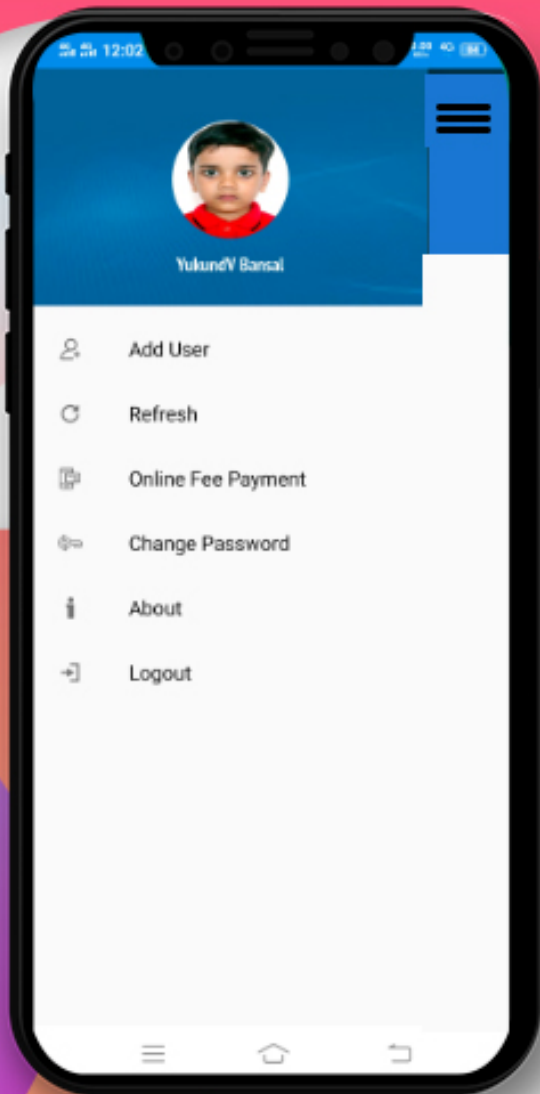

Play Store

App Store

By Searching Keyword “ **EDUNEXT** ”

Install the App and make sure that you allow all the access it requests. Once it is installed, an icon with EDUNEXT shall appear on your mobile phone's screen. TAP on it to open the app.

Screen Asking for School Code

Kindly Enter The School Code " PPSBV " & Tap on Proceed Button.

Login Screen

This is the login screen where you need to enter the credentials provided by the school and TAP on the "Sign in" button.

DASHBOARD

Now you can see different icons. By tapping on any icon you can get the information related to your children like Homework, Attendance, Communication Details, Remarks, Achievements, Image Gallery, Circular, Downloads and many more.

CHANGING PASSWORD

We strongly suggest you change your password periodically. You can click on the dropdown **☰** menu to change the password.

SWITCH WARDS

Family Login (Switch Ward) If the siblings are studying in the same school then you can log in via Family ID.