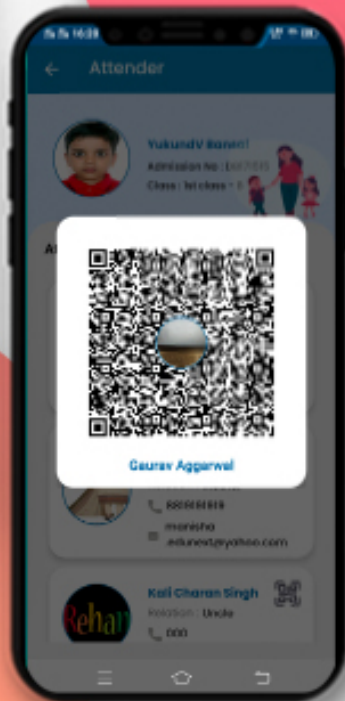

FEE DETAILS

Parents can see the complete fee information including fee payable, payment status and dues for different fee types.

LIBRARY TRANSACTIONS

What does a student like to read? Is he responsible enough in returning the books in time? Parents can find the answer here.

Cross mark denoted that the book is not returned & right mark denoted that the book has returned within the time.

RESULT

TAP on the report name to download the same.

As soon as results are declared at school, parents can view and download the progress report card on their mobile.

IMAGE GALLERY & ACHIEVEMENT

Students can see their photos in which they participate.

Parents get updated with their children's achievements with their respective events.

ATTENDER

It ensures the security of a child. Who so ever will be going to pick the child, the whole profile of that responsible person is already mentioned in the application with respective relation.