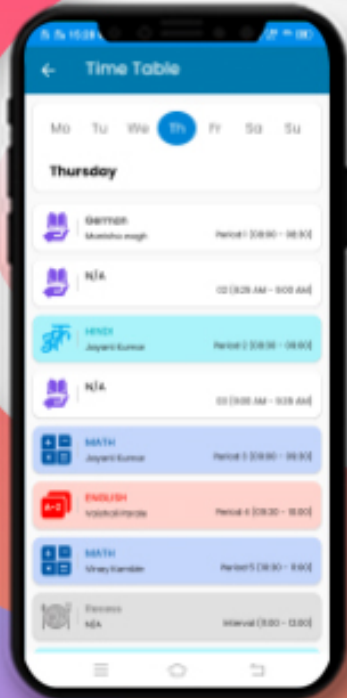

DASHBOARD

Now you can see different icons. By tapping on any icon you can get the information related to your children like Homework, Attendance, Communication Details, Remarks, Achievements, Image Gallery, Circular, Downloads and many more.

Cross mark denoted that the book is not returned & right mark denoted that the book has returned within the time.

RESULT

TAP on the report name to download the same.

As soon as results are declared at school, parents can view and download the progress report card on their mobile.

COMMUNICATION

Now parents can directly communicate with the teachers, management, principal and class teachers regarding the leaves, Complaints, etc.

TRANSPORT

Parents can see the whole information related to the transport like bus detail, bus in charge detail, driver & conductor detail with their phone no.

APPLY LEAVES

Student can directly apply the leaves and check the approval and rejection status of his/her leave

TIME TABLE & DOWNLOAD

Now Parents can see the whole schedule of their children's classes.
With the teacher name.