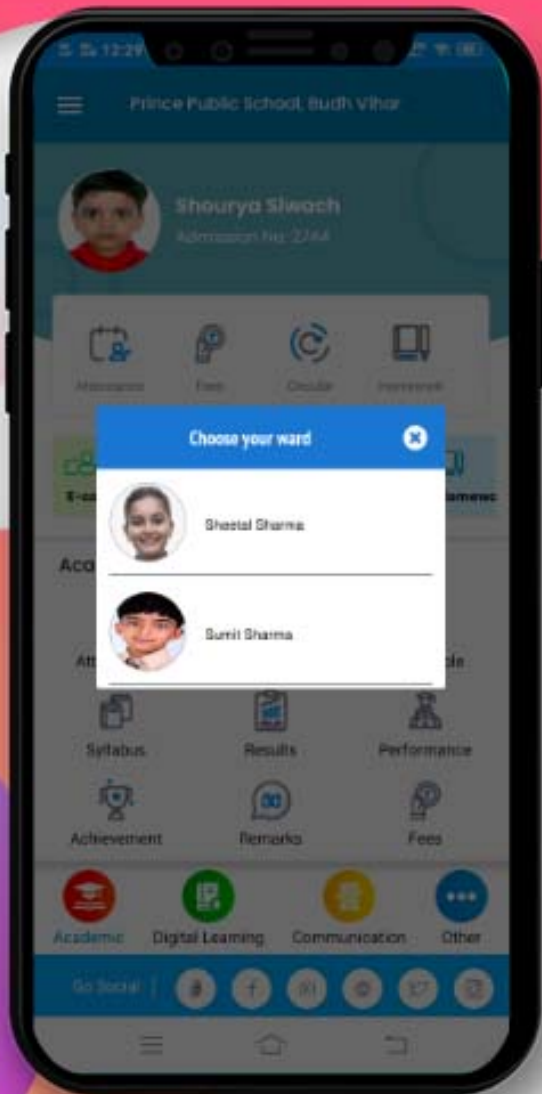

Screen Asking for School Code

Kindly Enter The School Code " PPSBV " & Tap on Proceed Button.

Login Screen

This is the login screen where you need to enter the credentials provided by the school and TAP on the "Sign in" button.

DASHBOARD

Now you can see different icons. By tapping on any icon you can get the information related to your children like Homework, Attendance, Communication Details, Remarks, Achievements, Image Gallery, Circular, Downloads and many more.

CHANGING PASSWORD

We strongly suggest you change your password periodically. You can click on the dropdown **☰** menu to change the password.

SWITCH WARDS

Family Login (Switch Ward) If the siblings are studying in the same school then you can log in via Family ID.

CHOOSE WARD

After selecting 'switch ward' from the left menu, you can select the ward from the given pop-up.

MY PROFILE

Displays complete profile of the student including photograph, parent details, class teacher details, address and emergency contact number as per school records.