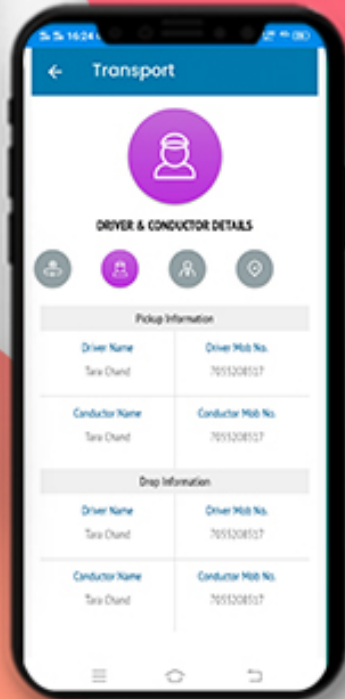

Cross mark denoted that the book is not returned & right mark denoted that the book has returned within the time.

RESULT

TAP on the report name to download the same.

As soon as results are declared at school, parents can view and download the progress report card on their mobile.

IMAGE GALLERY & ACHIEVEMENT

Students can see their photos in which they participate.

Parents get updated with their children's achievements with their respective events.

ATTENDER

It ensures the security of a child. Who so ever will be going to pick the child, the whole profile of that responsible person is already mentioned in the application with respective relation.

COMMUNICATION

Now parents can directly communicate with the teachers, management, principal and class teachers regarding the leaves, Complaints, etc.

TRANSPORT

Parents can see the whole information related to the transport like bus detail, bus in charge detail, driver & conductor detail with their phone no.