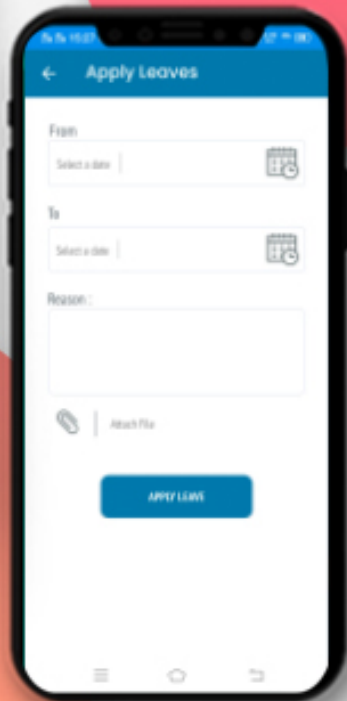

Cross mark denoted that the book is not returned & right mark denoted that the book has returned within the time.

RESULT

TAP on the report name to download the same.

As soon as results are declared at school, parents can view and download the progress report card on their mobile.

IMAGE GALLERY & ACHIEVEMENT

Students can see their photos in which they participate.

Parents get updated with their children's achievements with their respective events.

ATTENDER

It ensures the security of a child. Who so ever will be going to pick the child, the whole profile of that responsible person is already mentioned in the application with respective relation.

COMMUNICATION

Now parents can directly communicate with the teachers, management, principal and class teachers regarding the leaves, Complaints, etc.

TRANSPORT

Parents can see the whole information related to the transport like bus detail, bus in charge detail, driver & conductor detail with their phone no.

APPLY LEAVES

Student can directly apply the leaves and check the approval and rejection status of his/her leave

TIME TABLE & DOWNLOAD

Now Parents can see the whole schedule of their children's classes.
With the teacher name.