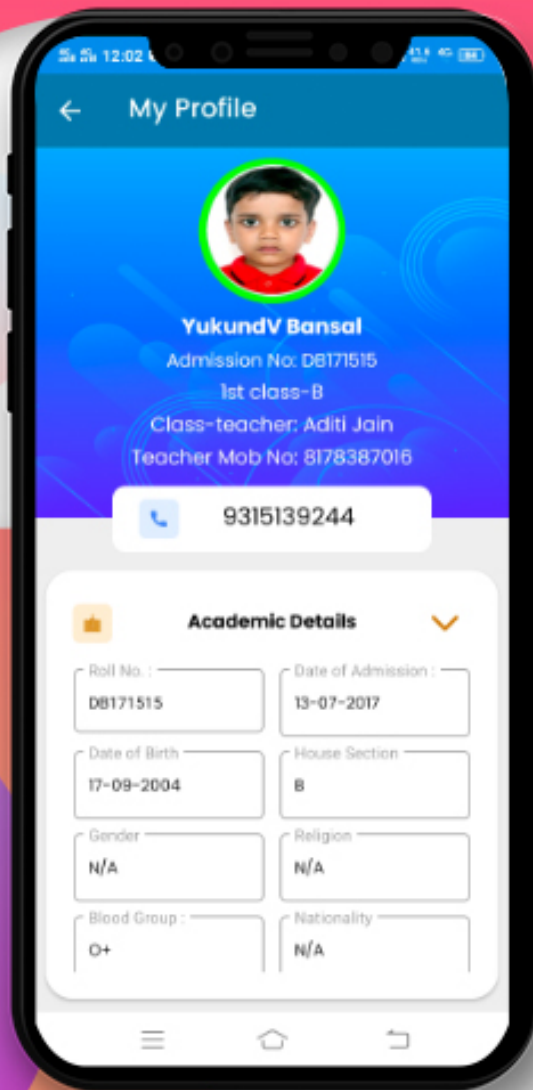

Download The App From

Play Store

By Searching Keyword " [K.R.M.W.S. Vaishali](#) "

Install the App and make sure that you allow all the access it requests. Once it is installed, an icon with K.R.M.W.S. Vaishali shall appear on your mobile phone's screen. TAP on it to open the app.

DASHBOARD

Now you can see different icons. By tapping on any icon you can get the information related to your children like Homework, Attendance, Communication Details, Remarks, Achievements, Image Gallery, Circular, Downloads and many more.

CHANGING PASSWORD

We strongly suggest you change your password periodically. You can click on the dropdown **☰** menu to change the password.

SWITCH WARDS

Family Login (Switch Ward) If the siblings are studying in the same school then you can log in via Family ID.

CHOOSE WARD

After selecting 'switch ward' from the left menu, you can select the ward from the given pop-up.

MY PROFILE

Displays complete profile of the student including photograph, parent details, class teacher details, address and emergency contact number as per school records.