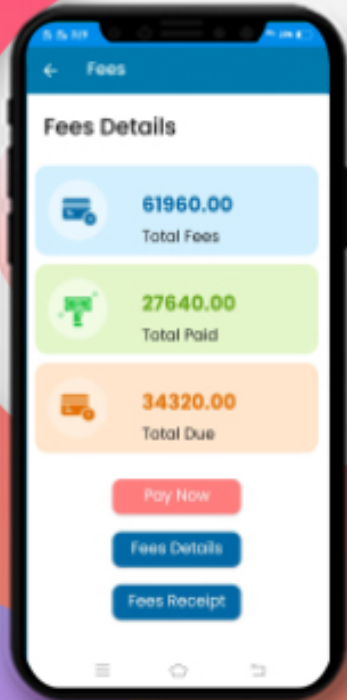

PTA CHARGES 2020-21	08 Apr 2020
Total Fee: 50.00	
Paid Fee: 50.00	
Due Fee: 0.00	

TUITION FEE	08 Apr 2020
Total Fee: 0.00	
Paid Fee: 0.00	
Due Fee: 0.00	

FEE DETAILS

Parents can see the complete fee information, payment status and dues for different fee types.