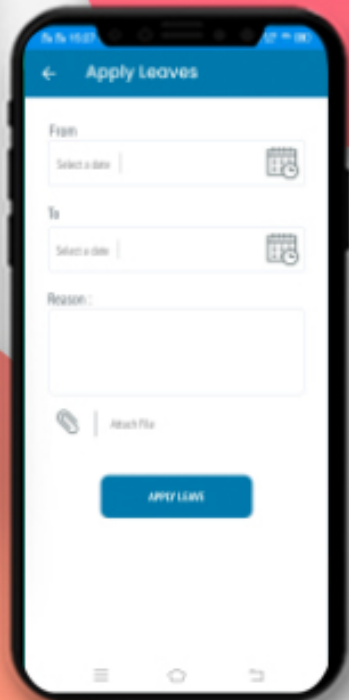

RESULT

TAP on the report name to download the same.

As soon as results are declared at school, parents can view and download the progress report card on their mobile.

IMAGE GALLERY & ACHIEVEMENT

Students can see their photos in which they participate.

Parents get updated with their children's achievements with their respective events.

ATTENDER

It ensures the security of a child. Who so ever will be going to pick the child, the whole profile of that responsible person is already mentioned in the application with respective relation.

COMMUNICATION

Now parents can directly communicate with the teachers, management, principal and class teachers regarding the leaves, Complaints, etc.

TRANSPORT

Parents can see the whole information related to the transport like bus detail, bus in charge detail, driver & conductor detail with their phone no.

APPLY LEAVES

Student can directly apply the leaves and check the approval and rejection status of his/her leave

QUIZ

Student can directly participate in quiz and test his Ability in subjects

QUIZ RESULT

Student can directly check his Result and see his marks