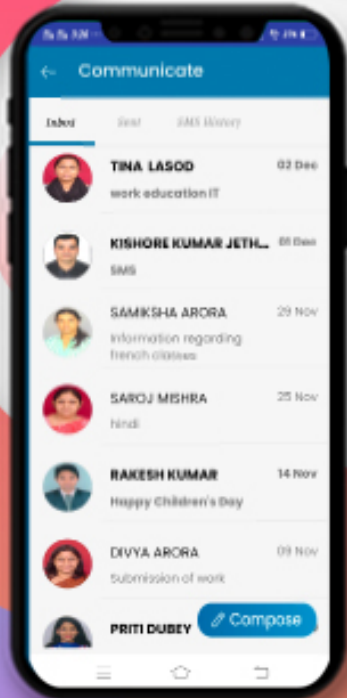

COMMUNICATION

Now parents can directly communicate with the teachers, management, principal and class teachers regarding the leaves, Complaints, etc.