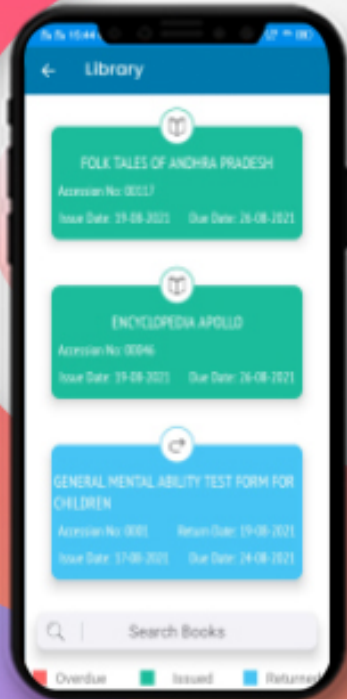

LIBRARY TRANSACTIONS

What does a student like to read? Is he responsible enough in returning the books in time? Parents can find the answer here.

Cross mark denoted that the book is not returned & right mark denoted that the book has returned within the time.