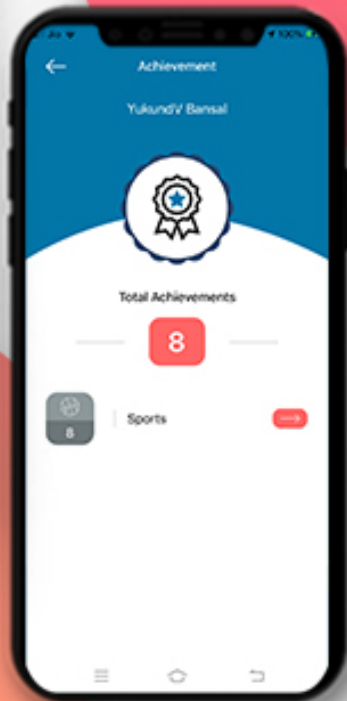

Download The App From

Play Store

By Searching Keyword " [K.R.M.W.S. Vaishali](#) "

Install the App and make sure that you allow all the access it requests. Once it is installed, an icon with K.R.M.W.S. Vaishali shall appear on your mobile phone's screen. TAP on it to open the app.

DASHBOARD

Now you can see different icons. By tapping on any icon you can get the information related to your children like Homework, Attendance, Communication Details, Remarks, Achievements, Image Gallery, Circular, Downloads and many more.

RESULT

TAP on the report name to download the same.

As soon as results are declared at school, parents can view and download the progress report card on their mobile.

IMAGE GALLERY & ACHIEVEMENT

Students can see their photos in which they participate.