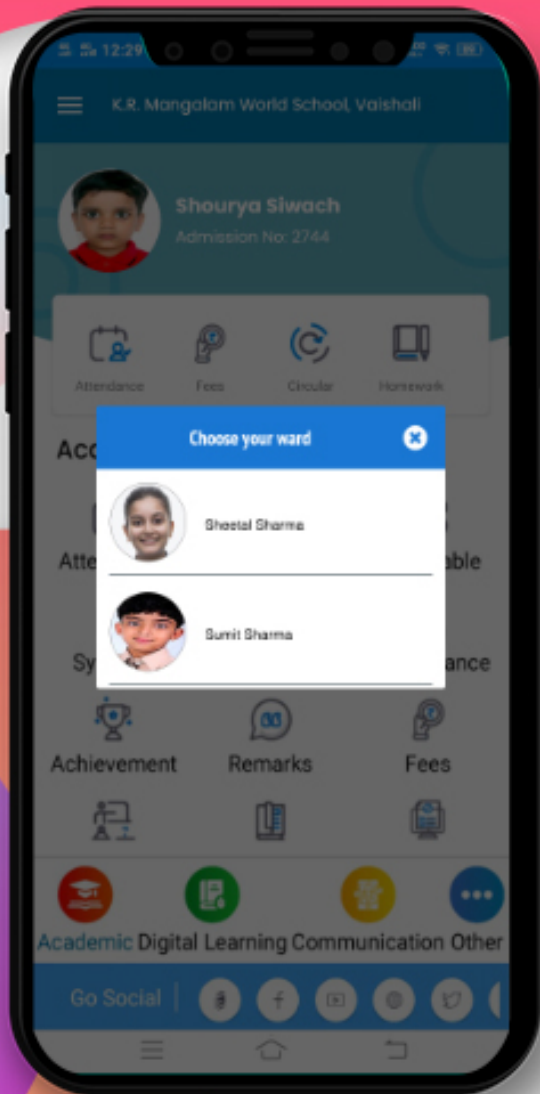

Download The App From

Play Store

By Searching Keyword " [K.R.M.W.S. Vaishali](#) "

Install the App and make sure that you allow all the access it requests. Once it is installed, an icon with K.R.M.W.S. Vaishali shall appear on your mobile phone's screen. TAP on it to open the app.

Screen Asking for School Code

Kindly Enter The School Code " KRMANGALAMVAISHALI " & Tap on Proceed Button.

Login Screen

This is the login screen where you need to enter the credentials provided by the school and TAP on the "Sign in" button.

DASHBOARD

Now you can see different icons. By tapping on any icon you can get the information related to your children like Homework, Attendance, Communication Details, Remarks, Achievements, Image Gallery, Circular, Downloads and many more.

CHOOSE WARD

After selecting 'switch ward' from the left menu, you can select the ward from the given pop-up.

MY PROFILE

Displays complete profile of the student including photograph, parent details, class teacher details, address and emergency contact number as per school records.