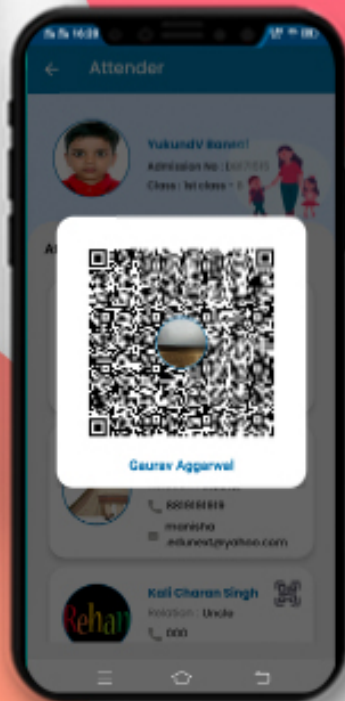

ATTENDER

It ensures the security of a child. Who so ever will be going to pick the child, the whole profile of that responsible person is already mentioned in the application with respective relation.