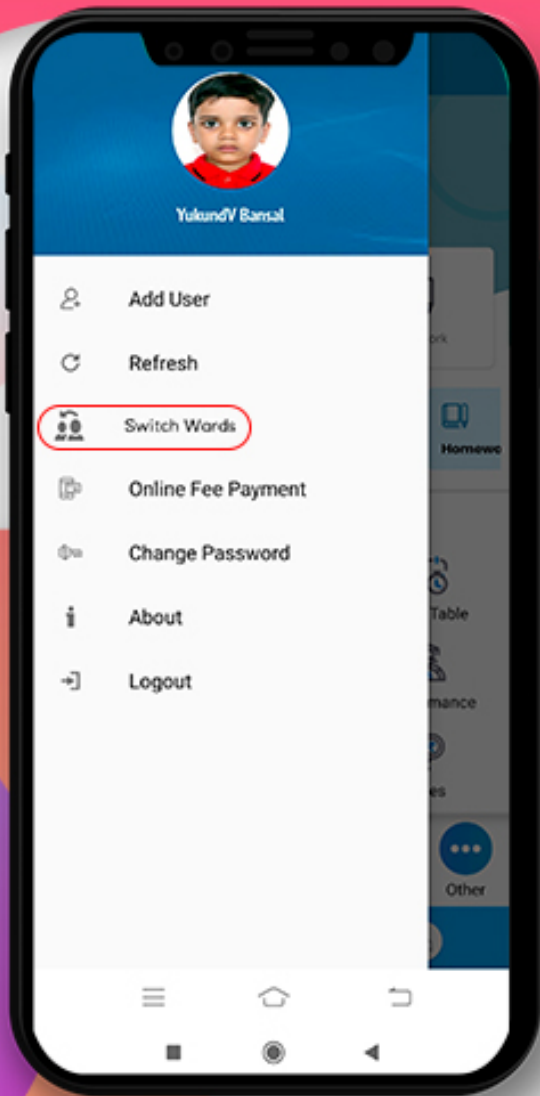

SWITCH WARDS

Family Login (Switch Ward) If the siblings are studying in the same school then you can log in via Family ID.