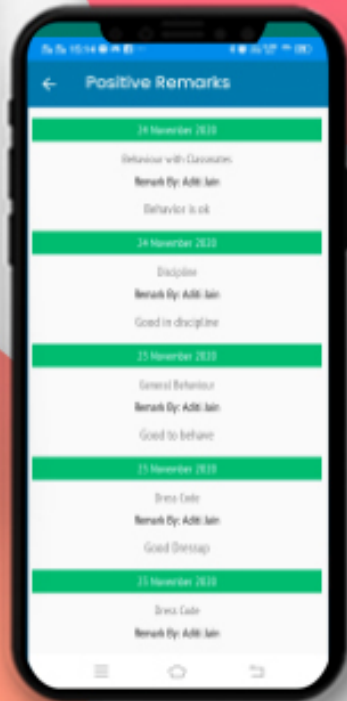

DASHBOARD

Now you can see different icons. By tapping on any icon you can get the information related to your children like Homework, Attendance, Communication Details, Remarks, Achievements, Image Gallery, Circular, Downloads and many more.

CHOOSE WARD

After selecting 'switch ward' from the left menu, you can select the ward from the given pop-up.

MY PROFILE

Displays complete profile of the student including photograph, parent details, class teacher details, address and emergency contact number as per school records.

NEWS

All the school news will be showing here like summer holidays, sports, curriculum activities, etc.

ATTENDANCE

Instant notification and detailed view of the student attendance in the current academic year including presents, absents, and leaves.

HOMEWORK

Now the homework given by the subject teacher is just a click away on your mobile with a due date, description, and download option.

CIRCULAR

Instant alerts on any circular/notice from school and also complete archive thereof with an option of attachment download.