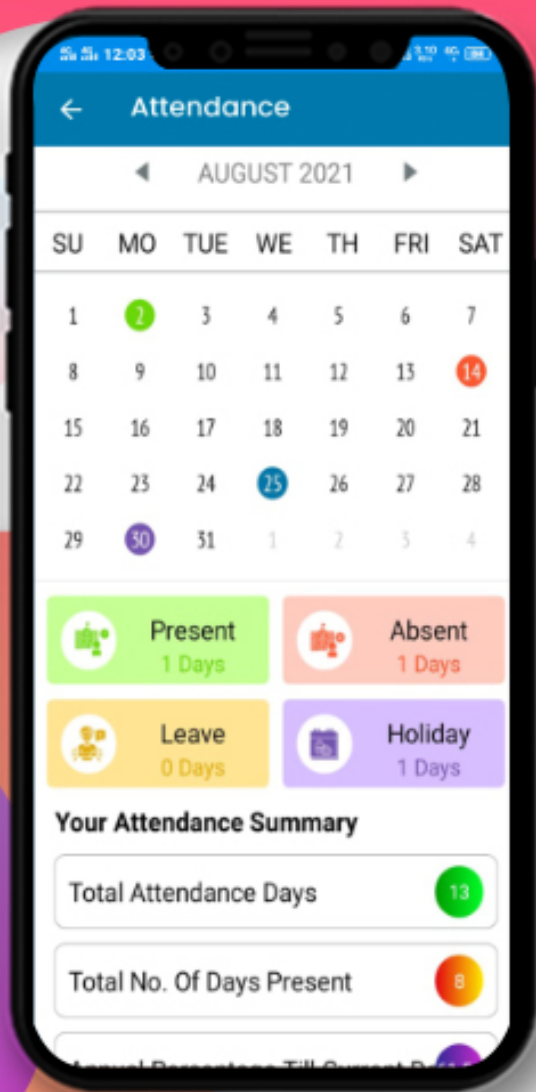

DASHBOARD

Now you can see different icons. By tapping on any icon you can get the information related to your children like Homework, Attendance, Communication Details, Remarks, Achievements, Image Gallery, Circular, Downloads and many more.

CHANGING PASSWORD

We strongly suggest you change your password periodically. You can click on the dropdown **☰** menu to change the password.

SWITCH WARDS

Family Login (Switch Ward) If the siblings are studying in the same school then you can log in via Family ID.

CHOOSE WARD

After selecting 'switch ward' from the left menu, you can select the ward from the given pop-up.

MY PROFILE

Displays complete profile of the student including photograph, parent details, class teacher details, address and emergency contact number as per school records.

NEWS

All the school news will be showing here like summer holidays, sports, curriculum activities, etc.

ATTENDANCE

Instant notification and detailed view of the student attendance in the current academic year including presents, absents, and leaves.