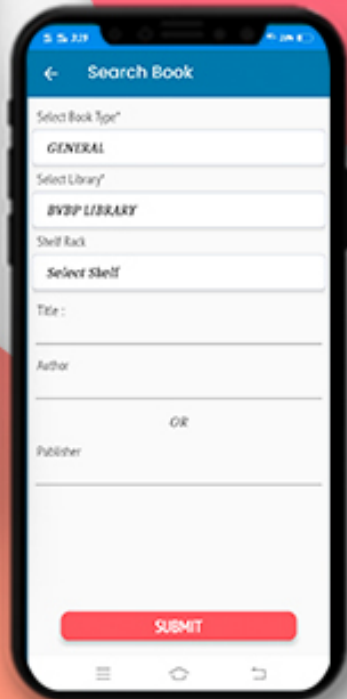

LIBRARY TRANSACTIONS

What does a student like to read? Is he responsible enough in returning the books in time? Parents can find the answer here.

Cross mark denoted that the book is not returned & right mark denoted that the book has returned within the time.