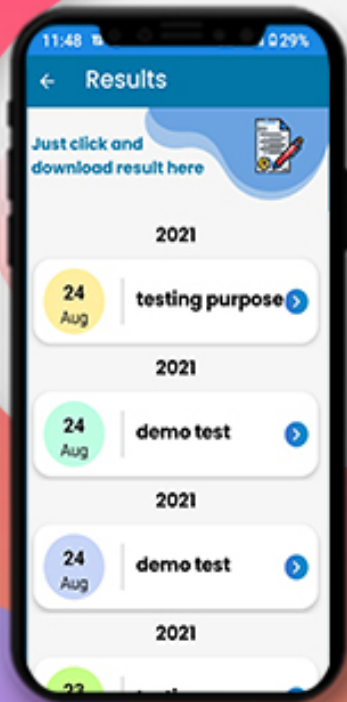

CALENDAR

There are two views of calendar Yearly and Monthly

Now, parents, teacher can get an overview of the activities happening in the school by tapping on the Calendar icon.

It is a complete schedule of school activities which are going on throughout the year.

PTA CHARGES 2020-21	08 Apr 2020
Total Fee: 50.00	
Paid Fee: 50.00	
Due Fee: 0.00	

TUITION FEE	08 Apr 2020
Total Fee: 0.00	
Paid Fee: 0.00	
Due Fee: 0.00	

FEE DETAILS

Parents can see the complete fee information, payment status and dues for different fee types.

LIBRARY TRANSACTIONS

What does a student like to read? Is he responsible enough in returning the books in time? Parents can find the answer here.

Cross mark denoted that the book is not returned & right mark denoted that the book has returned within the time.

RESULT

TAP on the report name to download the same.

As soon as results are declared at school, parents can view and download the progress report card on their mobile.

IMAGE GALLERY & ACHIEVEMENT

Students can see their photos in which they participate.