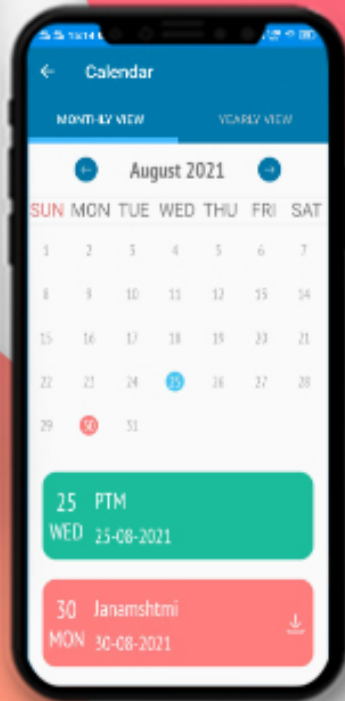

CHOOSE WARD

After selecting 'switch ward' from the left menu, you can select the ward from the given pop-up.

MY PROFILE

Displays complete profile of the student including photograph, parent details, class teacher details, address and emergency contact number as per school records.

NEWS

All the school news will be showing here like summer holidays, sports, curriculum activities, etc.

ATTENDANCE

Instant notification and detailed view of the student attendance in the current academic year including presents, absents, and leaves.

HOMEWORK

Now the homework given by the subject teacher is just a click away on your mobile with a due date, description, and download option.

CIRCULAR

Instant alerts on any circular/notice from school and also complete archive thereof with an option of attachment download.

REMARKS

Student was active or down today? What's the achievement? Has he done something good or bad? Find out from daily remarks by teachers.

Red Remark denoted to negative remark & green remark denoted to positive remark.