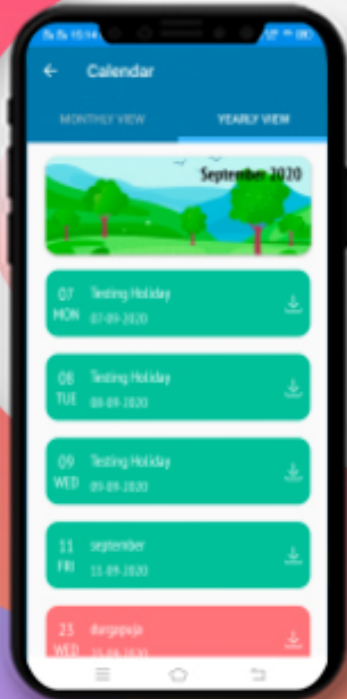

CALENDAR

There are two views of calendar Yearly and Monthly

Now, parents, teacher can get an overview of the activities happening in the school by tapping on the Calendar icon.

It is a complete schedule of school activities which are going on throughout the year.