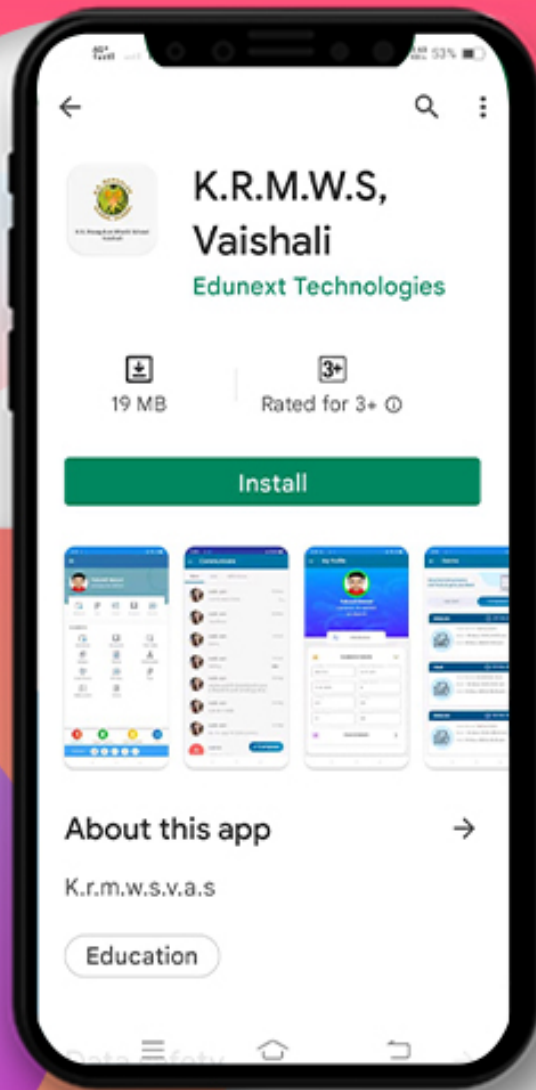

K. R. Mangalam World School Vaishali

Official School Mobile App For Android & iOS
(Designed & Developed by)
Edunext Technologies Pvt. Ltd.

Bringing School & Teacher
Closer To You

K. R. Mangalam World School Vaishali

Download The App From

Play Store

By Searching Keyword " [K.R.M.W.S. Vaishali](#) "

Install the App and make sure that you allow all the access it requests. Once it is installed, an icon with K.R.M.W.S. Vaishali shall appear on your mobile phone's screen. TAP on it to open the app.

Download The App From

App Store

By Searching Keyword “ **EDUNEXT PARENT** ”

Install the App and make sure that you allow all the access it requests. Once it is installed, an icon with EDUNEXT PARENT shall appear on your mobile phone's screen. TAP on it to open the app.

DASHBOARD

Now you can see different icons. By tapping on any icon you can get the information related to your children like Homework, Attendance, Communication Details, Remarks, Achievements, Image Gallery, Circular, Downloads and many more.