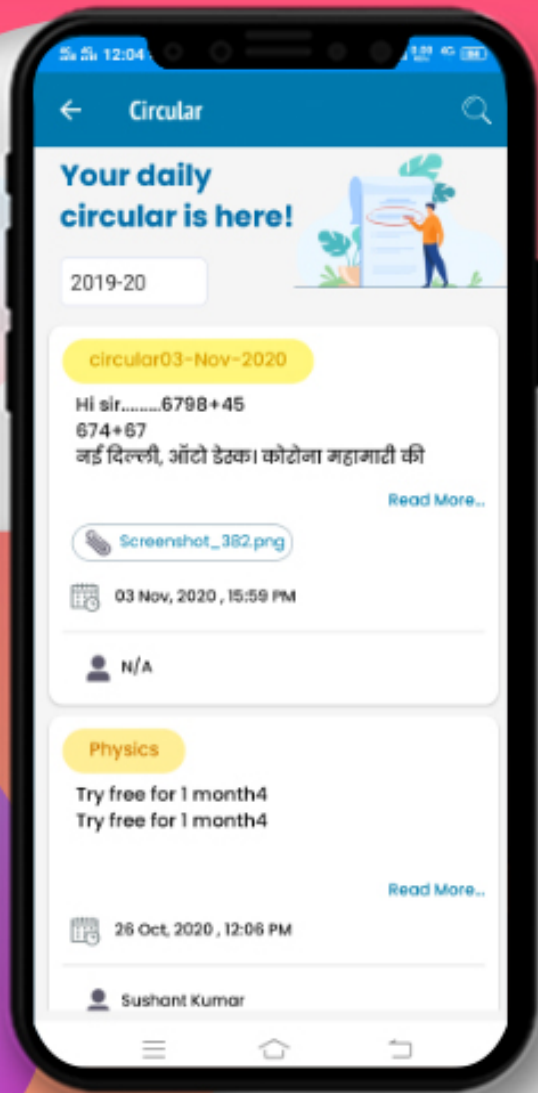

DASHBOARD

Now you can see different icons. By tapping on any icon you can get the information related to your children like Homework, Attendance, Communication Details, Remarks, Achievements, Image Gallery, Circular, Downloads and many more.

CHOOSE WARD

After selecting 'switch ward' from the left menu, you can select the ward from the given pop-up.

MY PROFILE

Displays complete profile of the student including photograph, parent details, class teacher details, address and emergency contact number as per school records.

NEWS

All the school news will be showing here like summer holidays, sports, curriculum activities, etc.

ATTENDANCE

Instant notification and detailed view of the student attendance in the current academic year including presents, absents, and leaves.

HOMEWORK

Now the homework given by the subject teacher is just a click away on your mobile with a due date, description, and download option.

CIRCULAR

Instant alerts on any circular/notice from school and also complete archive thereof with an option of attachment download.