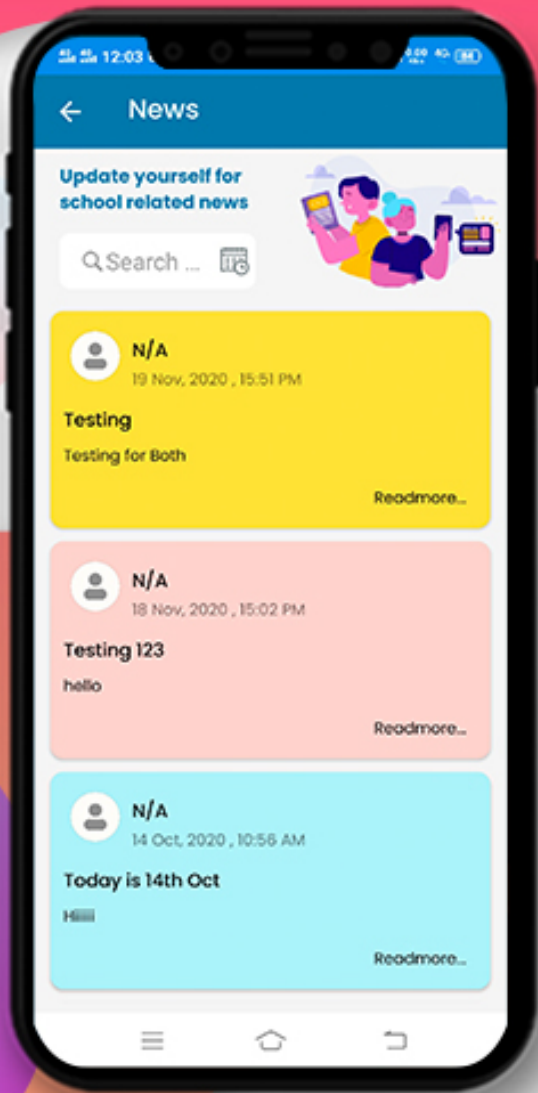

Download The App From

Play Store

By Searching Keyword " [K.R.M.W.S. Vaishali](#) "

Install the App and make sure that you allow all the access it requests. Once it is installed, an icon with K.R.M.W.S. Vaishali shall appear on your mobile phone's screen. TAP on it to open the app.

DASHBOARD

Now you can see different icons. By tapping on any icon you can get the information related to your children like Homework, Attendance, Communication Details, Remarks, Achievements, Image Gallery, Circular, Downloads and many more.

CHANGING PASSWORD

We strongly suggest you change your password periodically. You can click on the dropdown **☰** menu to change the password.

SWITCH WARDS

Family Login (Switch Ward) If the siblings are studying in the same school then you can log in via Family ID.

CHOOSE WARD

After selecting 'switch ward' from the left menu, you can select the ward from the given pop-up.

MY PROFILE

Displays complete profile of the student including photograph, parent details, class teacher details, address and emergency contact number as per school records.