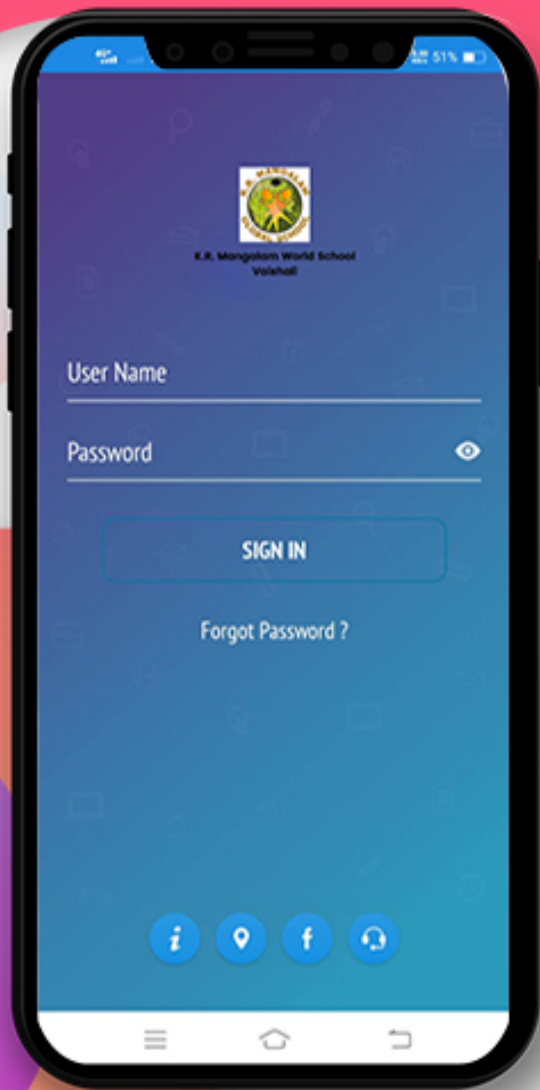

Download The App From

Play Store

By Searching Keyword " [K.R.M.W.S. Vaishali](#) "

Install the App and make sure that you allow all the access it requests. Once it is installed, an icon with K.R.M.W.S. Vaishali shall appear on your mobile phone's screen. TAP on it to open the app.

Download The App From

App Store

By Searching Keyword “ **EDUNEXT PARENT** ”

Install the App and make sure that you allow all the access it requests. Once it is installed, an icon with EDUNEXT PARENT shall appear on your mobile phone's screen. TAP on it to open the app.

Screen Asking for School Code

Kindly Enter The School Code " KRMANGALAMVAISHALI " & Tap on Proceed Button.

Login Screen

This is the login screen where you need to enter the credentials provided by the school and TAP on the "Sign in" button.

DASHBOARD

Now you can see different icons. By tapping on any icon you can get the information related to your children like Homework, Attendance, Communication Details, Remarks, Achievements, Image Gallery, Circular, Downloads and many more.