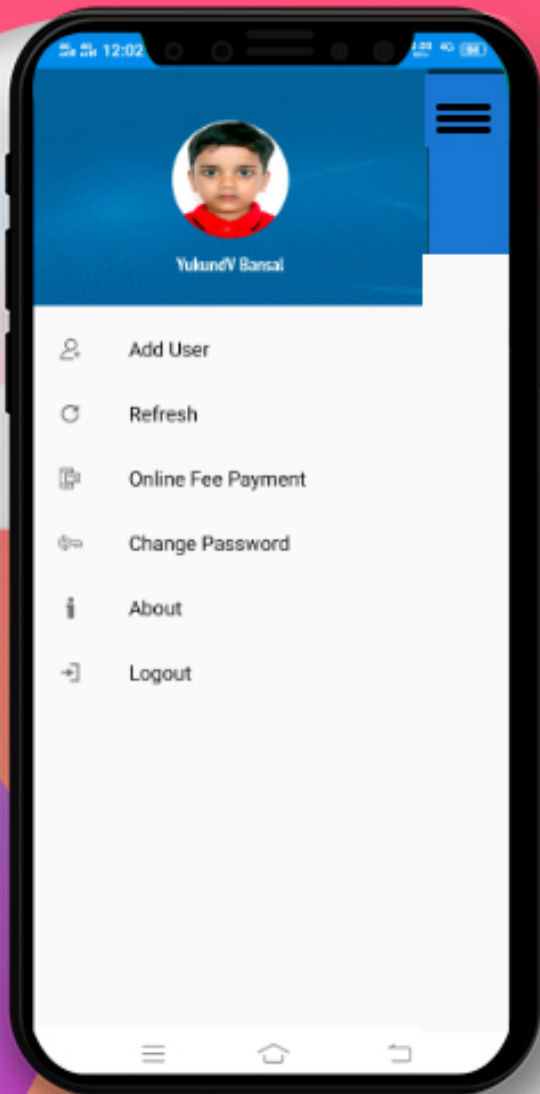

Download The App From

Play Store

By Searching Keyword " [K.R.M.W.S. Vaishali](#) "

Install the App and make sure that you allow all the access it requests. Once it is installed, an icon with K.R.M.W.S. Vaishali shall appear on your mobile phone's screen. TAP on it to open the app.

Download The App From

App Store

By Searching Keyword “ **EDUNEXT PARENT** ”

Install the App and make sure that you allow all the access it requests. Once it is installed, an icon with EDUNEXT PARENT shall appear on your mobile phone's screen. TAP on it to open the app.

Screen Asking for School Code

Kindly Enter The School Code " KRMANGALAMVAISHALI " & Tap on Proceed Button.

Login Screen

This is the login screen where you need to enter the credentials provided by the school and TAP on the "Sign in" button.

DASHBOARD

Now you can see different icons. By tapping on any icon you can get the information related to your children like Homework, Attendance, Communication Details, Remarks, Achievements, Image Gallery, Circular, Downloads and many more.