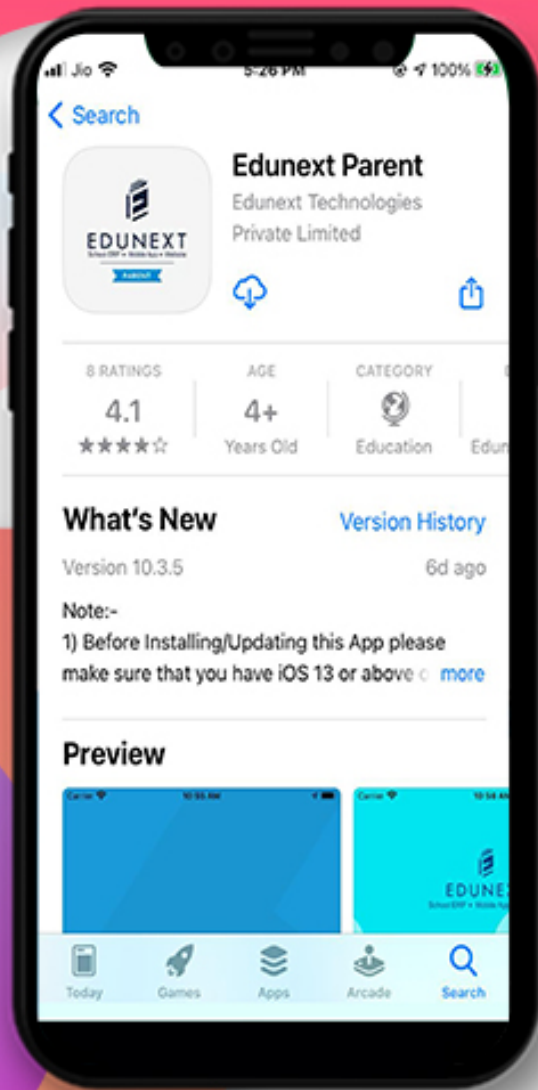

K. R. Mangalam World School Vaishali

Official School Mobile App For Android & iOS
(Designed & Developed by)
Edunext Technologies Pvt. Ltd.

Bringing School & Teacher
Closer To You

K. R. Mangalam World School Vaishali

Download The App From

Play Store

By Searching Keyword " [K.R.M.W.S. Vaishali](#) "

Install the App and make sure that you allow all the access it requests. Once it is installed, an icon with K.R.M.W.S. Vaishali shall appear on your mobile phone's screen. TAP on it to open the app.

Download The App From

App Store

By Searching Keyword “ **EDUNEXT PARENT** ”

Install the App and make sure that you allow all the access it requests. Once it is installed, an icon with EDUNEXT PARENT shall appear on your mobile phone's screen. TAP on it to open the app.

Screen Asking for School Code

Kindly Enter The School Code " KRMANGALAMVAISHALI " & Tap on Proceed Button.

Login Screen

This is the login screen where you need to enter the credentials provided by the school and TAP on the "Sign in" button.