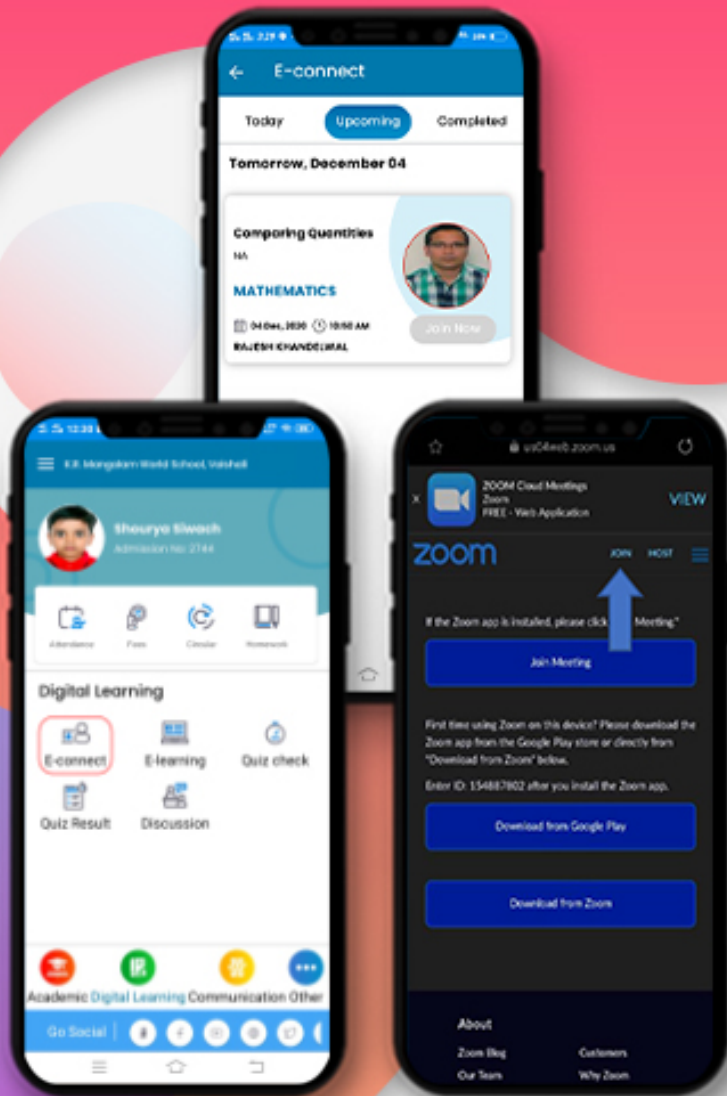

Download The App From

Play Store

By Searching Keyword " [K.R.M.W.S. Vaishali](#) "

Install the App and make sure that you allow all the access it requests. Once it is installed, an icon with K.R.M.W.S. Vaishali shall appear on your mobile phone's screen. TAP on it to open the app.

DASHBOARD

Now you can see different icons. By tapping on any icon you can get the information related to your children like Homework, Attendance, Communication Details, Remarks, Achievements, Image Gallery, Circular, Downloads and many more.

APPLY LEAVES

Student can directly apply the leaves and check the approval and rejection status of his/her leave

QUIZ

Student can directly participate in quiz and test his Ability in subjects

QUIZ RESULT

Student can directly check his Result and see his marks

E-Connect

How Student will accept this invitation?

Students can view the **e-connect** option on their student dashboard.

Once students will click on e-connect option, attached screen will be coming on their screen.