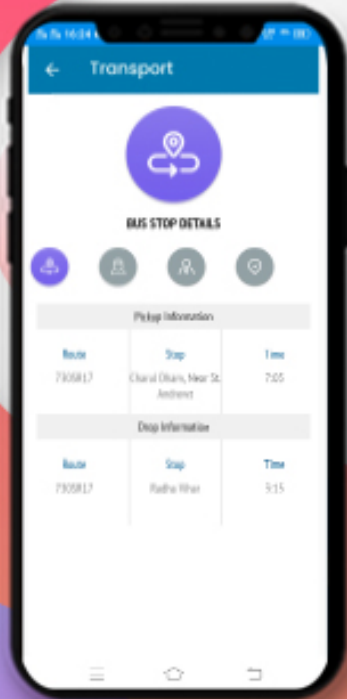

TRANSPORT

Parents can see the whole information related to the transport like bus detail, bus in charge detail, driver & conductor detail with their phone no.