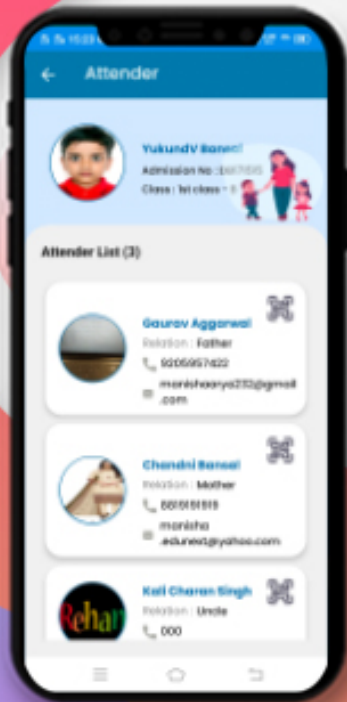

ATTENDER

It ensures the security of a child. Who so ever will be going to pick the child, the whole profile of that responsible person is already mentioned in the application with respective relation.