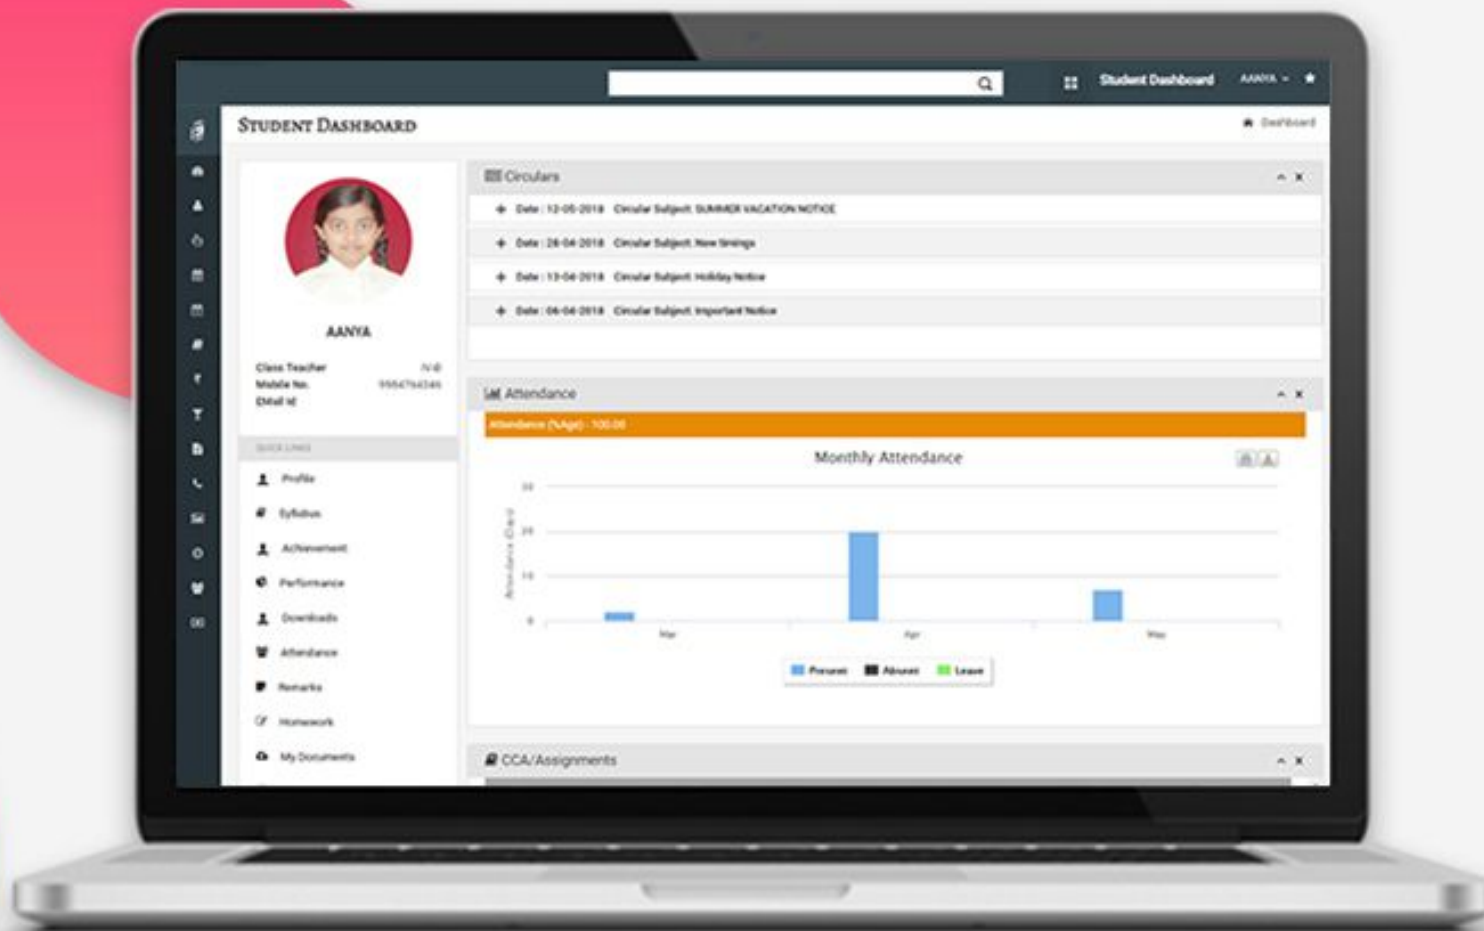

APPLY LEAVES

Student can directly apply the leaves and check the approval and rejection status of his/her leave

QUIZ

Student can directly participate in quiz and test his Ability in subjects

QUIZ RESULT

Student can directly check his Result and see his marks

E-Connect

How Student will accept this invitation?

Students can view the **e-connect** option on their student dashboard.

Once students will click on e-connect option, attached screen will be coming on their screen.

E-Learning

E-learning option helps students to access the content uploaded for various subjects by concerned subject teachers.

Options like E-connect and E-learning will be reflected on the student dashboard, using which students will be able to access the online learning details. E-connect helps students connect to the concerned video conference host using the shared link.