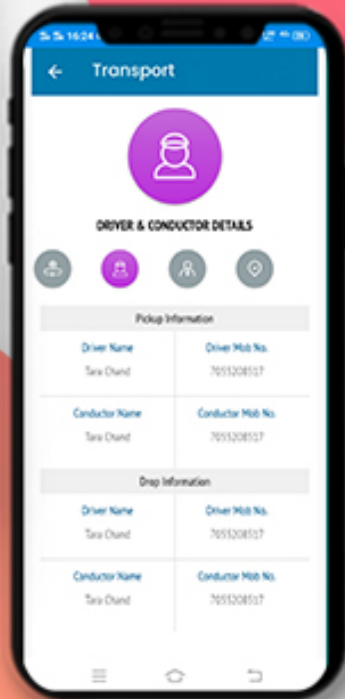

TRANSPORT

Parents can see the whole information related to the transport like bus detail, bus in charge detail, driver & conductor detail with their phone no.