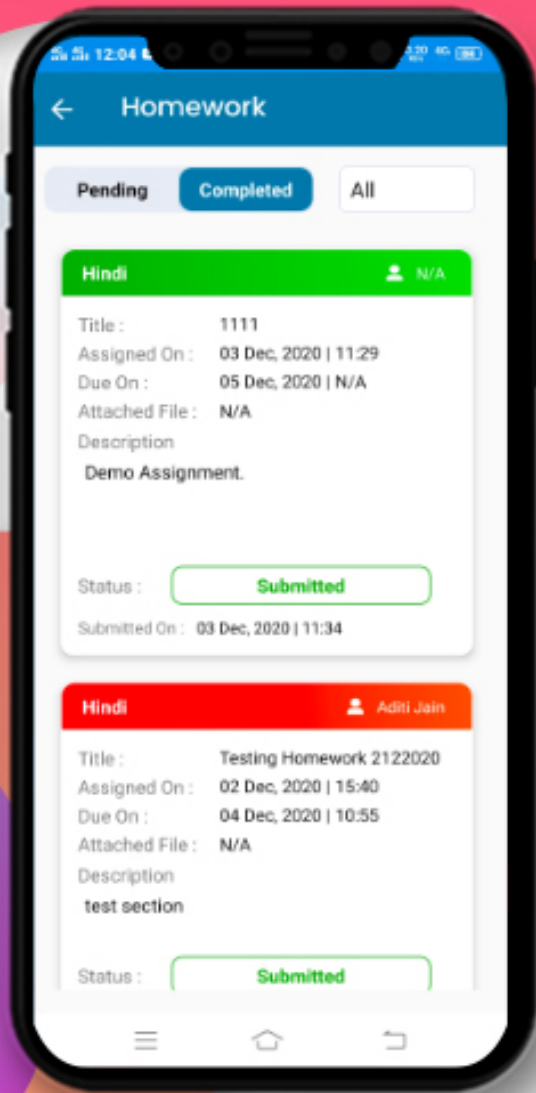

HOMEWORK

Now the homework given by the subject teacher is just a click away on your mobile with a due date, description, and download option.