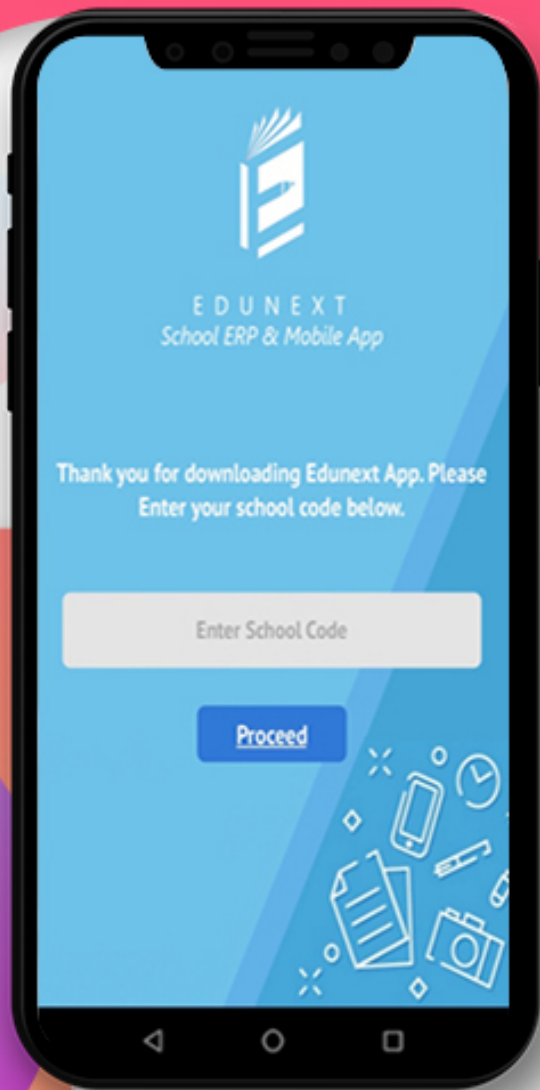

K. R. Mangalam World School Vaishali

Official School Mobile App For Android & iOS
(Designed & Developed by)
Edunext Technologies Pvt. Ltd.

Bringing School & Teacher
Closer To You

K. R. Mangalam World School Vaishali

Download The App From

Play Store

By Searching Keyword " [K.R.M.W.S. Vaishali](#) "

Install the App and make sure that you allow all the access it requests. Once it is installed, an icon with K.R.M.W.S. Vaishali shall appear on your mobile phone's screen. TAP on it to open the app.

Download The App From

App Store

By Searching Keyword “ **EDUNEXT PARENT** ”

Install the App and make sure that you allow all the access it requests. Once it is installed, an icon with EDUNEXT PARENT shall appear on your mobile phone's screen. TAP on it to open the app.

Screen Asking for School Code

Kindly Enter The School Code " KRMANGALAMVAISHALI " & Tap on Proceed Button.

Login Screen

This is the login screen where you need to enter the credentials provided by the school and TAP on the "Sign in" button.