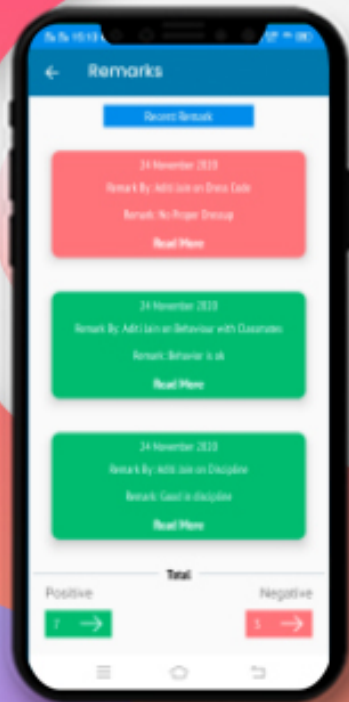

DASHBOARD

Now you can see different icons. By tapping on any icon you can get the information related to your children like Homework, Attendance, Communication Details, Remarks, Achievements, Image Gallery, Circular, Downloads and many more.

CHOOSE WARD

After selecting 'switch ward' from the left menu, you can select the ward from the given pop-up.

MY PROFILE

Displays complete profile of the student including photograph, parent details, class teacher details, address and emergency contact number as per school records.

NEWS

All the school news will be showing here like summer holidays, sports, curriculum activities, etc.

ATTENDANCE

Instant notification and detailed view of the student attendance in the current academic year including presents, absents, and leaves.

HOMEWORK

Now the homework given by the subject teacher is just a click away on your mobile with a due date, description, and download option.

CIRCULAR

Instant alerts on any circular/notice from school and also complete archive thereof with an option of attachment download.