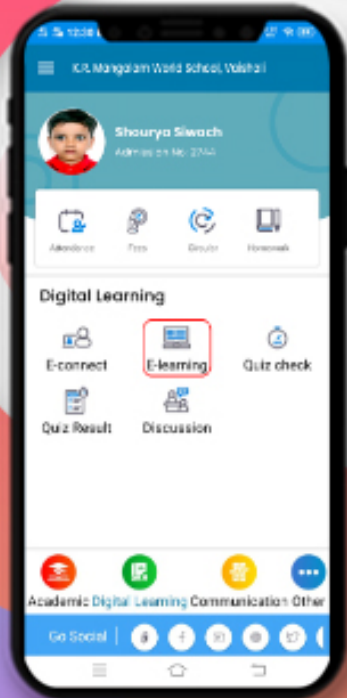

Download The App From

Play Store

By Searching Keyword " [K.R.M.W.S. Vaishali](#) "

Install the App and make sure that you allow all the access it requests. Once it is installed, an icon with K.R.M.W.S. Vaishali shall appear on your mobile phone's screen. TAP on it to open the app.

DASHBOARD

Now you can see different icons. By tapping on any icon you can get the information related to your children like Homework, Attendance, Communication Details, Remarks, Achievements, Image Gallery, Circular, Downloads and many more.

APPLY LEAVES

Student can directly apply the leaves and check the approval and rejection status of his/her leave

QUIZ

Student can directly participate in quiz and test his Ability in subjects

QUIZ RESULT

Student can directly check his Result and see his marks

E-Connect

How Student will accept this invitation?

Students can view the **e-connect** option on their student dashboard.

Once students will click on e-connect option, attached screen will be coming on their screen.