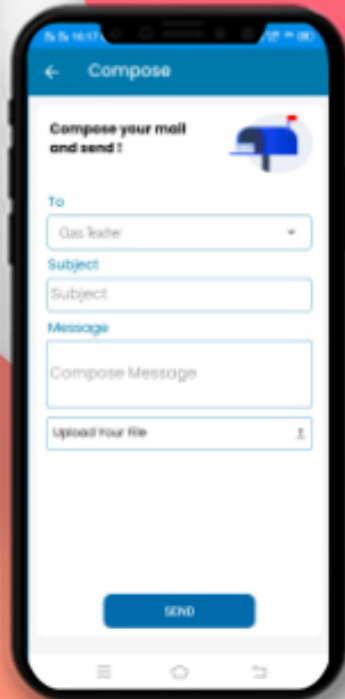

COMMUNICATION

Now parents can directly communicate with the teachers, management, principal and class teachers regarding the leaves, Complaints, etc.