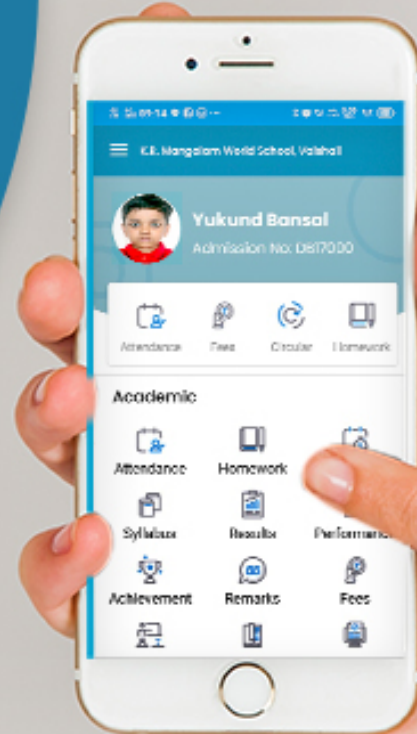

K. R. Mangalam World School Vaishali

Official School Mobile App For Android & iOS
(Designed & Developed by)
Edunext Technologies Pvt. Ltd.

Bringing School & Teacher
Closer To You

K. R. Mangalam World School Vaishali

Download The App From

Play Store

By Searching Keyword " [K.R.M.W.S. Vaishali](#) "

Install the App and make sure that you allow all the access it requests. Once it is installed, an icon with K.R.M.W.S. Vaishali shall appear on your mobile phone's screen. TAP on it to open the app.

Download The App From

App Store

By Searching Keyword “ **EDUNEXT PARENT** ”

Install the App and make sure that you allow all the access it requests. Once it is installed, an icon with EDUNEXT PARENT shall appear on your mobile phone's screen. TAP on it to open the app.

DASHBOARD

Now you can see different icons. By tapping on any icon you can get the information related to your children like Homework, Attendance, Communication Details, Remarks, Achievements, Image Gallery, Circular, Downloads and many more.