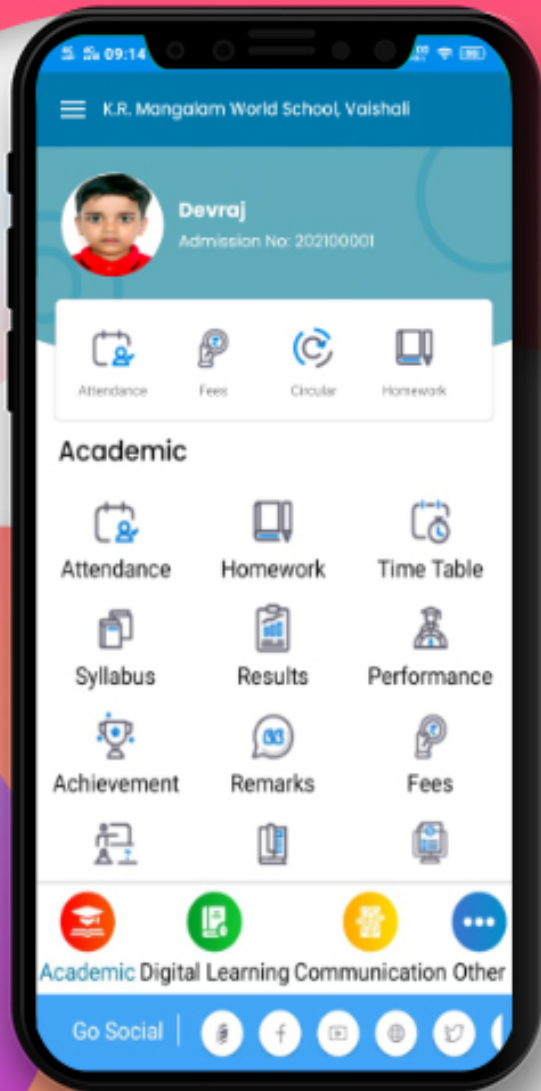

Download The App From

Play Store

By Searching Keyword " [K.R.M.W.S. Vaishali](#) "

Install the App and make sure that you allow all the access it requests. Once it is installed, an icon with K.R.M.W.S. Vaishali shall appear on your mobile phone's screen. TAP on it to open the app.

Download The App From

App Store

By Searching Keyword “ **EDUNEXT PARENT** ”

Install the App and make sure that you allow all the access it requests. Once it is installed, an icon with EDUNEXT PARENT shall appear on your mobile phone's screen. TAP on it to open the app.

Screen Asking for School Code

Kindly Enter The School Code " KRMANGALAMVAISHALI " & Tap on Proceed Button.

Login Screen

This is the login screen where you need to enter the credentials provided by the school and TAP on the "Sign in" button.

DASHBOARD

Now you can see different icons. By tapping on any icon you can get the information related to your children like Homework, Attendance, Communication Details, Remarks, Achievements, Image Gallery, Circular, Downloads and many more.