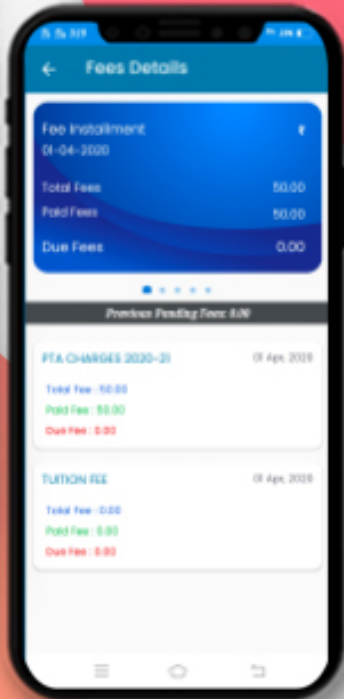

HOMEWORK

Now the homework given by the subject teacher is just a click away on your mobile with a due date, description, and download option.

CIRCULAR

Instant alerts on any circular/notice from school and also complete archive thereof with an option of attachment download.

REMARKS

Student was active or down today? What's the achievement? Has he done something good or bad? Find out from daily remarks by teachers.

Red Remark denoted to negative remark & green remark denoted to positive remark.

CALENDAR

There are two views of calendar Yearly and Monthly

Now, parents, teacher can get an overview of the activities happening in the school by tapping on the Calendar icon.

It is a complete schedule of school activities which are going on throughout the year.