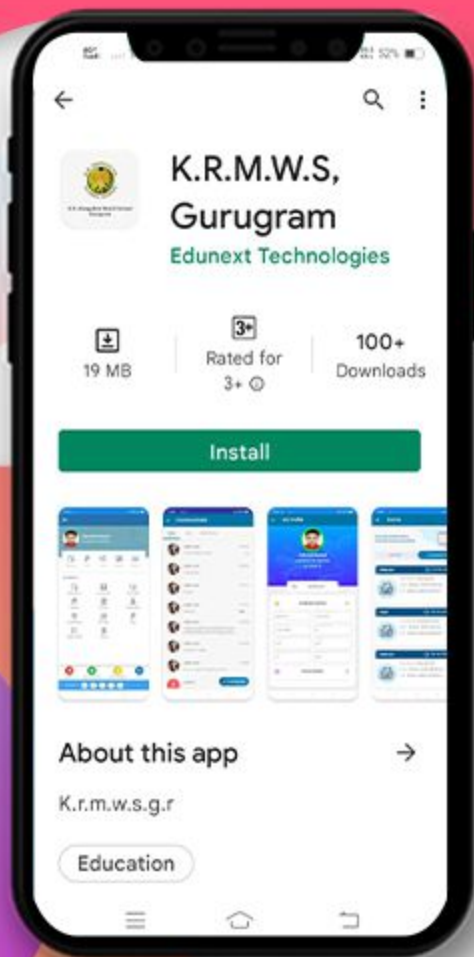

By Searching Keyword “ EDUNEXT PARENT ”

Install the App and make sure that you allow all the access it requests. Once it is installed, an icon with EDUNEXT PARENT shall appear on your mobile phone's screen. TAP on it to open the app.

K. R. Mangalam World School Gurugram

Download The App From

Play Store

By Searching Keyword " [K.R.M.W.S. Gurugram](#) "

Install the App and make sure that you allow all the access it requests. Once it is installed, an icon with K.R.M.W.S. Gurugram shall appear on your mobile phone's screen. TAP on it to open the app.

Screen Asking for School Code

Kindly Enter The School Code " KRMANGALAMGURUGRAM " &
Tap

Login Screen

This is the login screen where you need to enter the credentials provided by the school and TAP on the “Sign in” button.

DASHBOARD

Now you can see different icons. By tapping on any icon you can get the information related to your children like Homework, Attendance, Communication Details, Remarks, Achievements, Image Gallery, Circular, Downloads and many more.