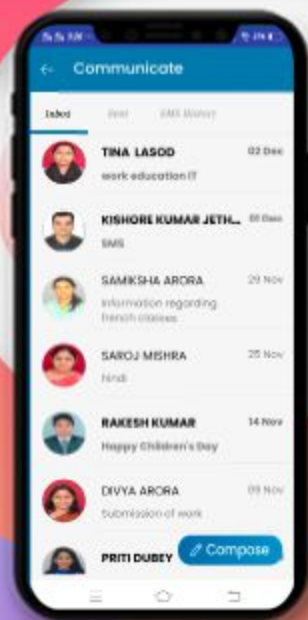

Cross mark denoted that the book is not returned & right mark denoted that the book has returned within the time.

RESULT

TAP on the report name to download the same.

As soon as results are declared at school, parents can view and download the progress report card on their mobile.

IMAGE GALLERY & ACHIEVEMENT

Students can see their photos in which they participate.

Parents get updated with their children's achievements with their respective events.

ATTENDER

It ensures the security of a child. Who so ever will be going to pick the child, the whole profile of that responsible person is already mentioned in the application with respective relation.

APPLY LEAVES

Student can directly apply the leaves and check the approval and rejection status of his/her leave

QUIZ

Student can directly participate in quiz and test his Ability in subjects

QUIZ RESULT

Student can directly check his Result and see his marks