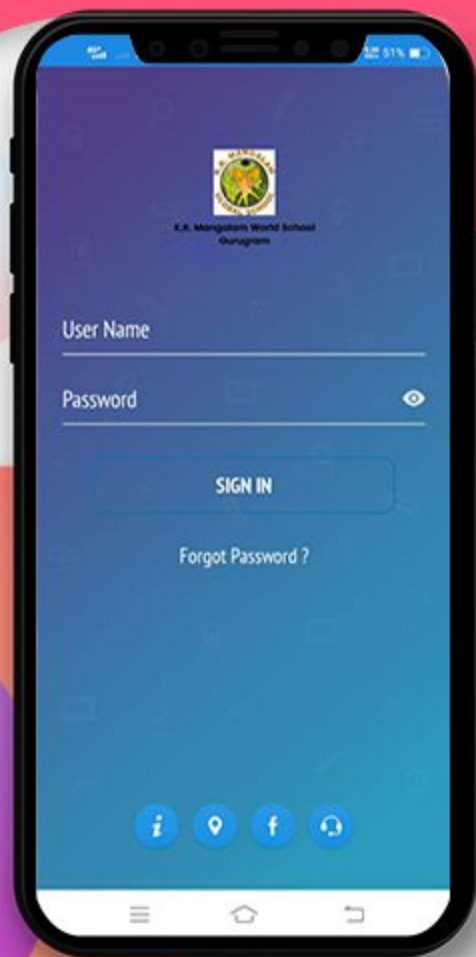

By Searching Keyword “ EDUNEXT PARENT ”

Install the App and make sure that you allow all the access it requests. Once it is installed, an icon with EDUNEXT PARENT shall appear on your mobile phone's screen. TAP on it to open the app.

K. R. Mangalam World School Gurugram

Download The App From

Play Store

By Searching Keyword " [K.R.M.W.S. Gurugram](#) "

Install the App and make sure that you allow all the access it requests. Once it is installed, an icon with K.R.M.W.S. Gurugram shall appear on your mobile phone's screen. TAP on it to open the app.

Screen Asking for School Code

Kindly Enter The School Code " KRMANGALAMGURUGRAM " &
Tap

Login Screen

This is the login screen where you need to enter the credentials provided by the school and TAP on the “Sign in” button.

DASHBOARD

Now you can see different icons. By tapping on any icon you can get the information related to your children like Homework, Attendance, Communication Details, Remarks, Achievements, Image Gallery, Circular, Downloads and many more.