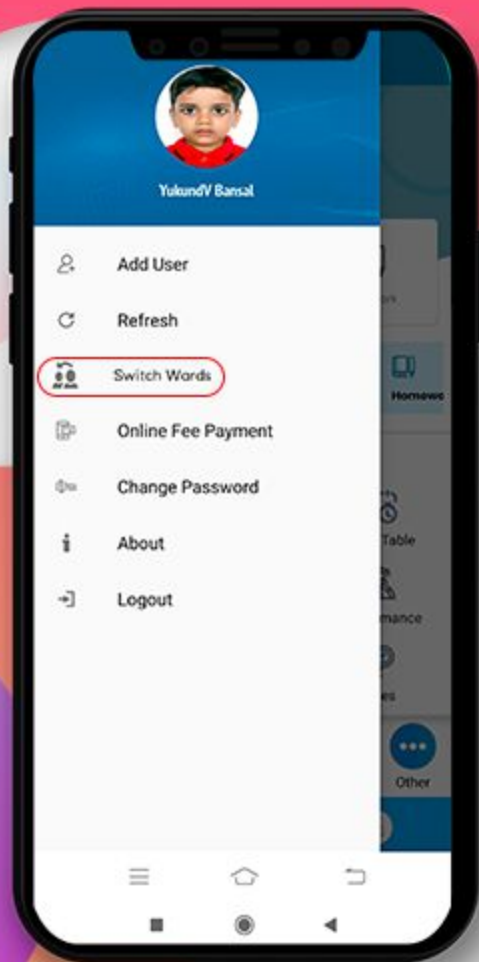

K. R. Mangalam World School Gurugram

Download The App From

Play Store

By Searching Keyword " [K.R.M.W.S. Gurugram](#) "

Install the App and make sure that you allow all the access it requests. Once it is installed, an icon with K.R.M.W.S. Gurugram shall appear on your mobile phone's screen. TAP on it to open the app.

Screen Asking for School Code

Kindly Enter The School Code " KRMANGALAMGURUGRAM " &
Tap

Login Screen

This is the login screen where you need to enter the credentials provided by the school and TAP on the “Sign in” button.

DASHBOARD

Now you can see different icons. By tapping on any icon you can get the information related to your children like Homework, Attendance, Communication Details, Remarks, Achievements, Image Gallery, Circular, Downloads and many more.

CHANGING PASSWORD

We strongly suggest you change your password periodically. You can click on the dropdown **☰** menu to change the password.

SWITCH WARDS

Family Login (Switch Ward) If the siblings are studying in the same school then you can log in via Family ID.