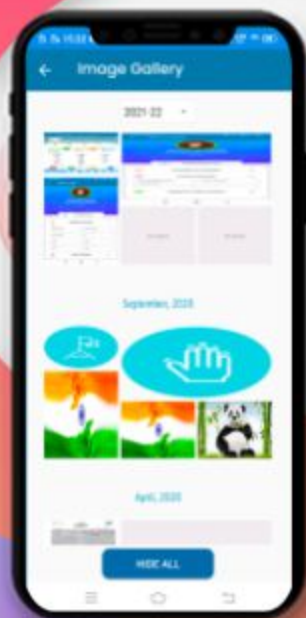

DASHBOARD

Now you can see different icons. By tapping on any icon you can get the information related to your children like Homework, Attendance, Communication Details, Remarks, Achievements, Image Gallery, Circular, Downloads and many more.

FEE DETAILS

Parents can see the complete fee information, payment status and dues for different fee types.

LIBRARY TRANSACTIONS

What does a student like to read? Is he responsible enough in returning the books in time? Parents can find the answer here.

Cross mark denoted that the book is not returned & right mark denoted that the book has returned within the time.

RESULT

TAP on the report name to download the same.

As soon as results are declared at school, parents can view and download the progress report card on their mobile.

IMAGE GALLERY & ACHIEVEMENT

Students can see their photos in which they participate.

Parents get updated with their children's achievements with their respective events.

ATTENDER

It ensures the security of a child. Who so ever will be going to pick the child, the whole profile of that responsible person is already mentioned in the application with respective relation.