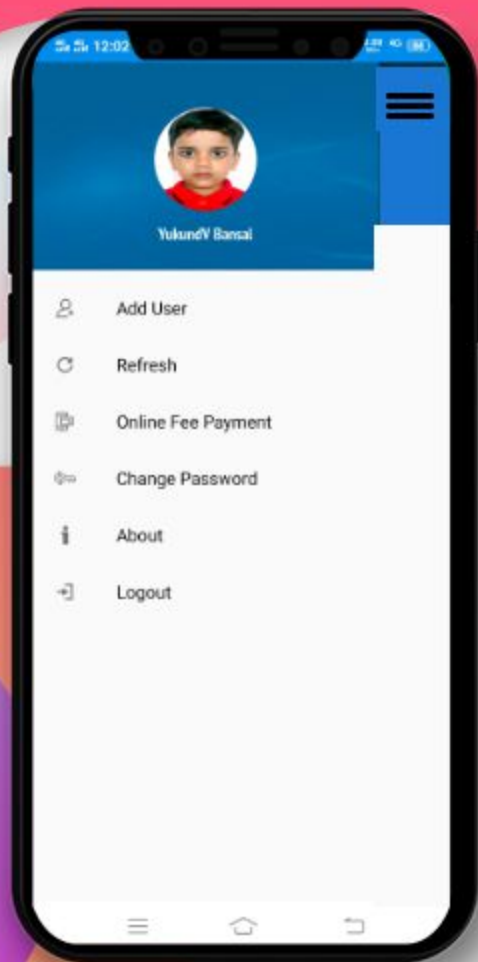

By Searching Keyword “ EDUNEXT PARENT ”

Install the App and make sure that you allow all the access it requests. Once it is installed, an icon with EDUNEXT PARENT shall appear on your mobile phone's screen. TAP on it to open the app.

K. R. Mangalam World School Gurugram

Download The App From

Play Store

By Searching Keyword " [K.R.M.W.S. Gurugram](#) "

Install the App and make sure that you allow all the access it requests. Once it is installed, an icon with K.R.M.W.S. Gurugram shall appear on your mobile phone's screen. TAP on it to open the app.

Screen Asking for School Code

Kindly Enter The School Code " KRMANGALAMGURUGRAM " &
Tap

Login Screen

This is the login screen where you need to enter the credentials provided by the school and TAP on the “Sign in” button.

DASHBOARD

Now you can see different icons. By tapping on any icon you can get the information related to your children like Homework, Attendance, Communication Details, Remarks, Achievements, Image Gallery, Circular, Downloads and many more.