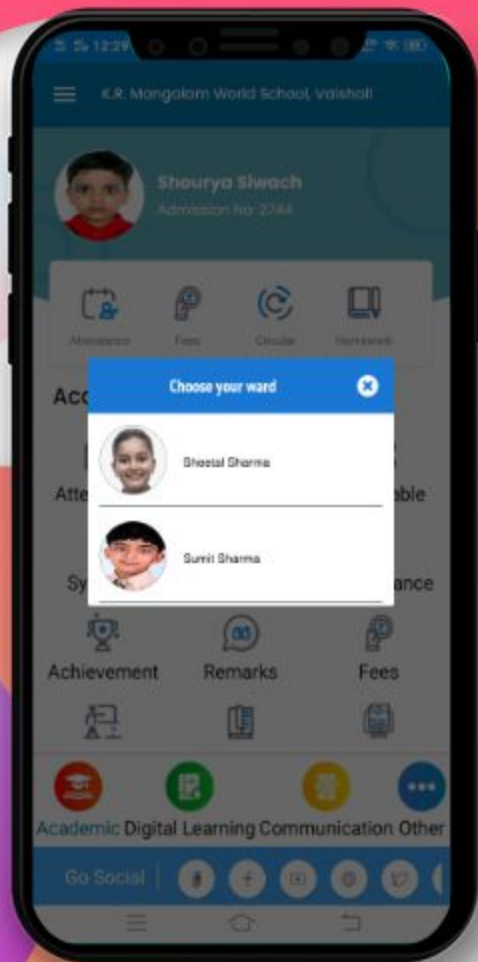

Screen Asking for School Code

Kindly Enter The School Code " KRMANGALAMGURUGRAM " &
Tap

Login Screen

This is the login screen where you need to enter the credentials provided by the school and TAP on the “Sign in” button.

DASHBOARD

Now you can see different icons. By tapping on any icon you can get the information related to your children like Homework, Attendance, Communication Details, Remarks, Achievements, Image Gallery, Circular, Downloads and many more.

CHANGING PASSWORD

We strongly suggest you change your password periodically. You can click on the dropdown **☰** menu to change the password.

SWITCH WARDS

Family Login (Switch Ward) If the siblings are studying in the same school then you can log in via Family ID.

CHOOSE WARD

After selecting 'switch ward' from the left menu, you can select the ward from the given pop-up.

MY PROFILE

Displays complete profile of the student including photograph, parent details, class teacher details, address and emergency contact number as per school records.