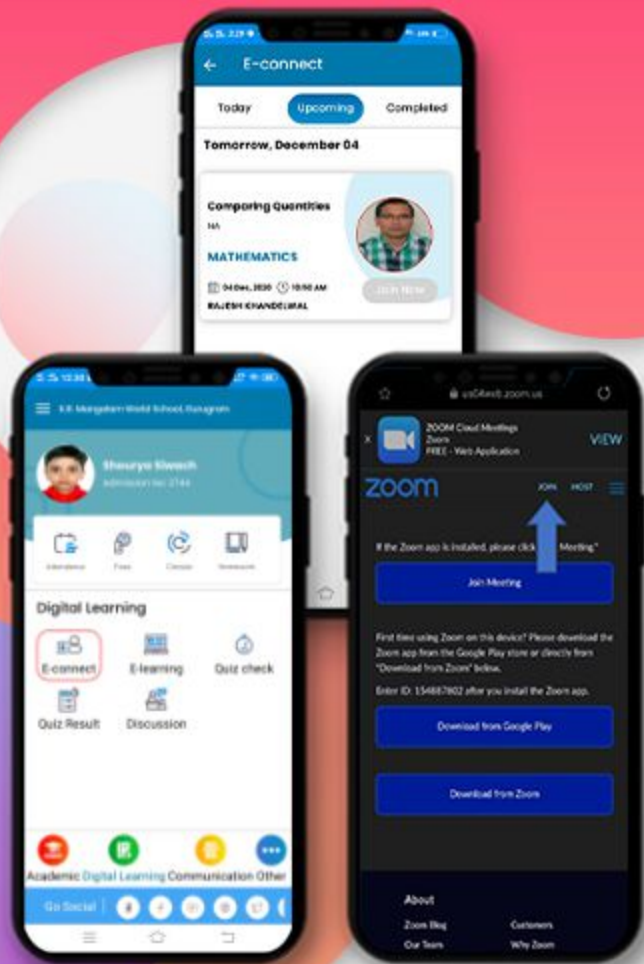

DASHBOARD

Now you can see different icons. By tapping on any icon you can get the information related to your children like Homework, Attendance, Communication Details, Remarks, Achievements, Image Gallery, Circular, Downloads and many more.

APPLY LEAVES

Student can directly apply the leaves and check the approval and rejection status of his/her leave

QUIZ

Student can directly participate in quiz and test his Ability in subjects

QUIZ RESULT

Student can directly check his Result and see his marks

E-Connect

How Student will accept this invitation?

Students can view the **e-connect** option on their student dashboard.

Once students will click on e-connect option, attached screen will be coming on their screen.