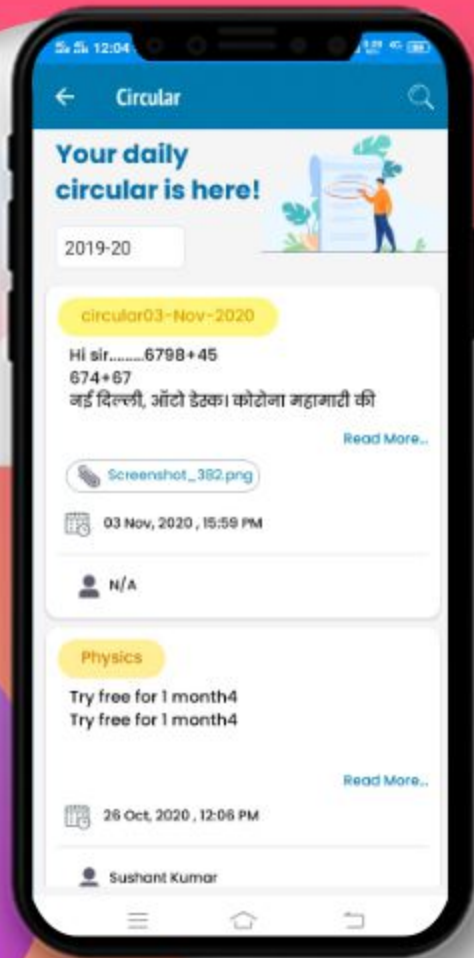

DASHBOARD

Now you can see different icons. By tapping on any icon you can get the information related to your children like Homework, Attendance, Communication Details, Remarks, Achievements, Image Gallery, Circular, Downloads and many more.

CHOOSE WARD

After selecting 'switch ward' from the left menu, you can select the ward from the given pop-up.

MY PROFILE

Displays complete profile of the student including photograph, parent details, class teacher details, address and emergency contact number as per school records.

NEWS

All the school news will be showing here like summer holidays, sports, curriculum activities, etc.

ATTENDANCE

Instant notification and detailed view of the student attendance in the current academic year including presents, absents, and leaves.

HOMework

Now the homework given by the subject teacher is just a click away on your mobile with a due date, description, and download option.

CIRCULAR

Instant alerts on any circular/notice from school and also complete archive thereof with an option of attachment download.