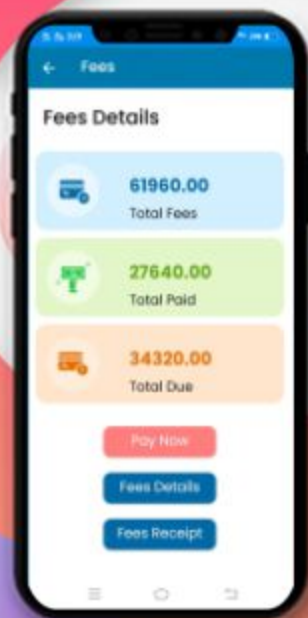

HOMework

Now the homework given by the subject teacher is just a click away on your mobile with a due date, description, and download option.

CIRCULAR

Instant alerts on any circular/notice from school and also complete archive thereof with an option of attachment download.

REMARKS

Student was active or down today? What's the achievement? Has he done something good or bad? Find out from daily remarks by teachers.

Red Remark denoted to negative remark & green remark denoted to positive remark.

CALENDAR

There are two views of calendar Yearly and Monthly

Now, parents, teacher can get an overview of the activities happening in the school by tapping on the Calendar icon.

It is a complete schedule of school activities which are going on throughout the year.

FEE DETAILS

Parents can see the complete fee information, payment status and dues for different fee types.

LIBRARY TRANSACTIONS

What does a student like to read? Is he responsible enough in returning the books in time? Parents can find the answer here.