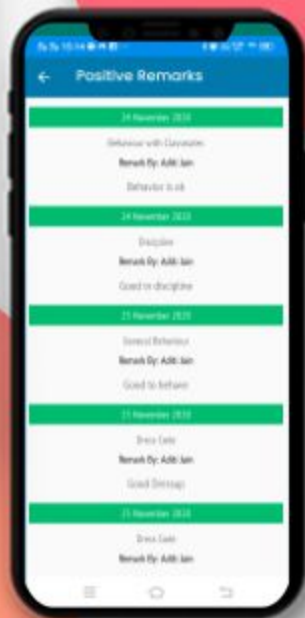

DASHBOARD

Now you can see different icons. By tapping on any icon you can get the information related to your children like Homework, Attendance, Communication Details, Remarks, Achievements, Image Gallery, Circular, Downloads and many more.

CHOOSE WARD

After selecting 'switch ward' from the left menu, you can select the ward from the given pop-up.

MY PROFILE

Displays complete profile of the student including photograph, parent details, class teacher details, address and emergency contact number as per school records.

NEWS

All the school news will be showing here like summer holidays, sports, curriculum activities, etc.

ATTENDANCE

Instant notification and detailed view of the student attendance in the current academic year including presents, absents, and leaves.

HOMework

Now the homework given by the subject teacher is just a click away on your mobile with a due date, description, and download option.

CIRCULAR

Instant alerts on any circular/notice from school and also complete archive thereof with an option of attachment download.