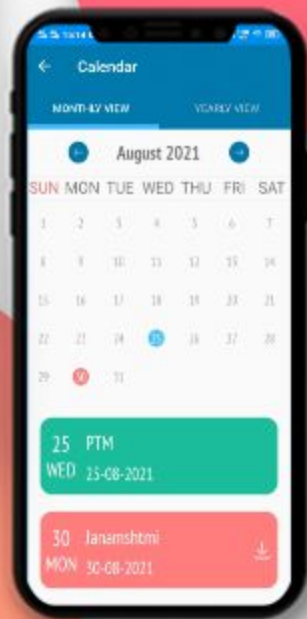

CHOOSE WARD

After selecting 'switch ward' from the left menu, you can select the ward from the given pop-up.

MY PROFILE

Displays complete profile of the student including photograph, parent details, class teacher details, address and emergency contact number as per school records.

NEWS

All the school news will be showing here like summer holidays, sports, curriculum activities, etc.

ATTENDANCE

Instant notification and detailed view of the student attendance in the current academic year including presents, absents, and leaves.

HOMework

Now the homework given by the subject teacher is just a click away on your mobile with a due date, description, and download option.

CIRCULAR

Instant alerts on any circular/notice from school and also complete archive thereof with an option of attachment download.

REMARKS

Student was active or down today? What's the achievement? Has he done something good or bad? Find out from daily remarks by teachers.

Red Remark denoted to negative remark & green remark denoted to positive remark.