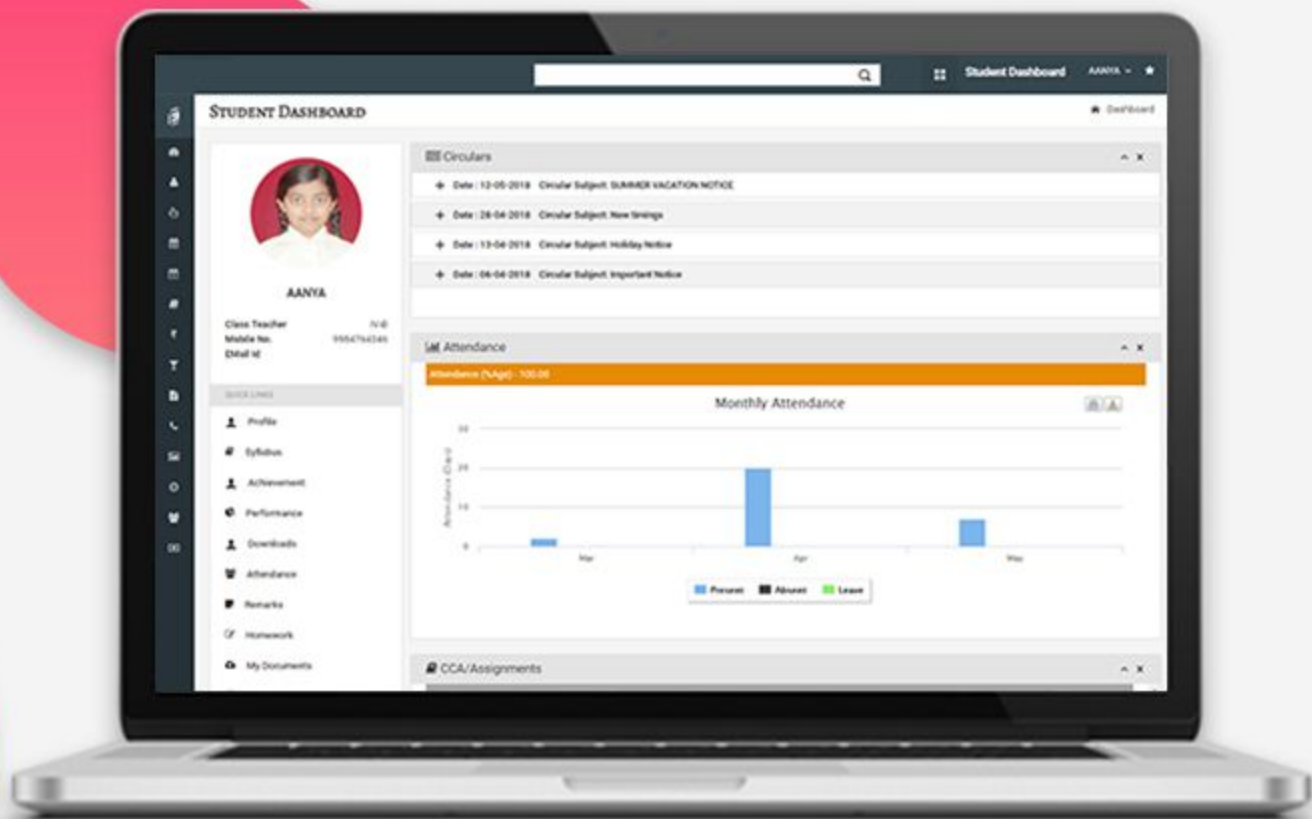

APPLY LEAVES

Student can directly apply the leaves and check the approval and rejection status of his/her leave

QUIZ

Student can directly participate in quiz and test his Ability in subjects

QUIZ RESULT

Student can directly check his Result and see his marks

E-Connect

How Student will accept this invitation?

Students can view the **e-connect** option on their student dashboard.

Once students will click on e-connect option, attached screen will be coming on their screen.

E-Learning

E-learning option helps students to access the content uploaded for various subjects by concerned subject teachers.

Options like E-connect and E-learning will be reflected on the student dashboard, using which students will be able to access the online learning details. E-connect helps students connect to the concerned video conference host using the shared link.