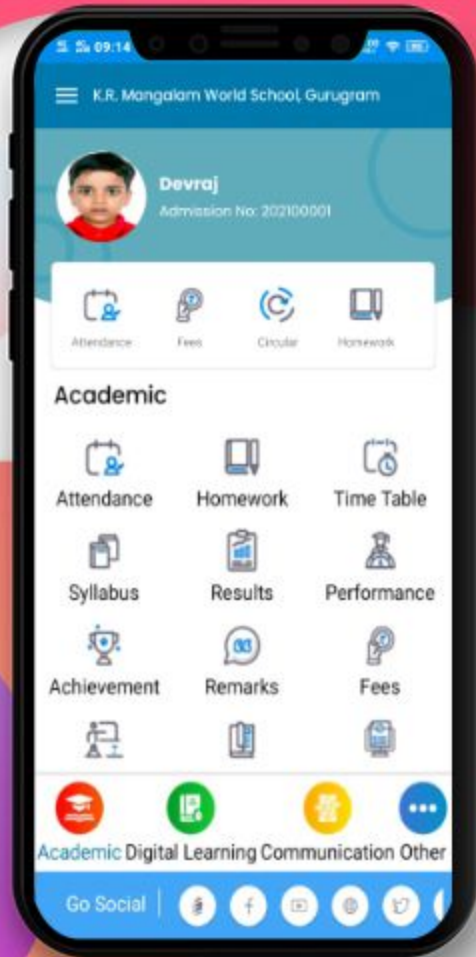

By Searching Keyword “ EDUNEXT PARENT ”

Install the App and make sure that you allow all the access it requests. Once it is installed, an icon with EDUNEXT PARENT shall appear on your mobile phone's screen. TAP on it to open the app.

K. R. Mangalam World School Gurugram

Download The App From

Play Store

By Searching Keyword " [K.R.M.W.S. Gurugram](#) "

Install the App and make sure that you allow all the access it requests. Once it is installed, an icon with K.R.M.W.S. Gurugram shall appear on your mobile phone's screen. TAP on it to open the app.

Screen Asking for School Code

Kindly Enter The School Code " KRMANGALAMGURUGRAM " &
Tap

Login Screen

This is the login screen where you need to enter the credentials provided by the school and TAP on the “Sign in” button.

DASHBOARD

Now you can see different icons. By tapping on any icon you can get the information related to your children like Homework, Attendance, Communication Details, Remarks, Achievements, Image Gallery, Circular, Downloads and many more.