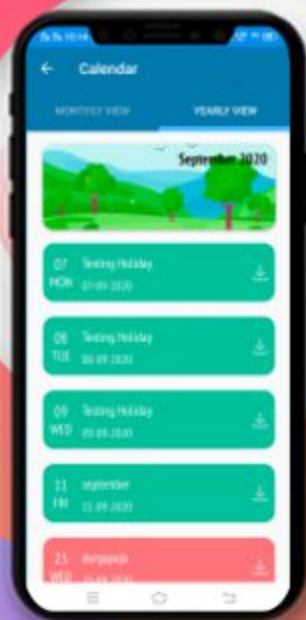

DASHBOARD

Now you can see different icons. By tapping on any icon you can get the information related to your children like Homework, Attendance, Communication Details, Remarks, Achievements, Image Gallery, Circular, Downloads and many more.

CHOOSE WARD

After selecting 'switch ward' from the left menu, you can select the ward from the given pop-up.

MY PROFILE

Displays complete profile of the student including photograph, parent details, class teacher details, address and emergency contact number as per school records.

HOMework

Now the homework given by the subject teacher is just a click away on your mobile with a due date, description, and download option.

CIRCULAR

Instant alerts on any circular/notice from school and also complete archive thereof with an option of attachment download.

REMARKS

Student was active or down today? What's the achievement? Has he done something good or bad? Find out from daily remarks by teachers.

Red Remark denoted to negative remark & green remark denoted to positive remark.