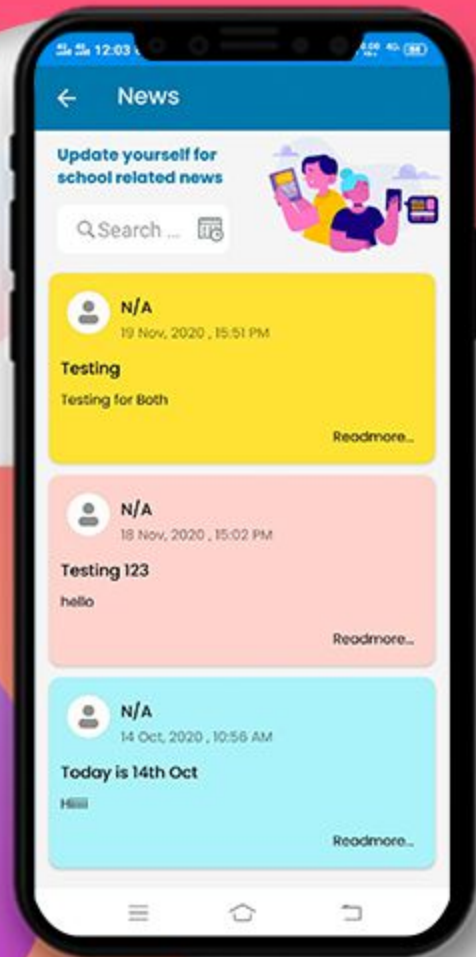

Screen Asking for School Code

Kindly Enter The School Code " KRMANGALAMGURUGRAM " &
Tap

Login Screen

This is the login screen where you need to enter the credentials provided by the school and TAP on the “Sign in” button.

DASHBOARD

Now you can see different icons. By tapping on any icon you can get the information related to your children like Homework, Attendance, Communication Details, Remarks, Achievements, Image Gallery, Circular, Downloads and many more.

CHANGING PASSWORD

We strongly suggest you change your password periodically. You can click on the dropdown **☰** menu to change the password.

SWITCH WARDS

Family Login (Switch Ward) If the siblings are studying in the same school then you can log in via Family ID.

CHOOSE WARD

After selecting 'switch ward' from the left menu, you can select the ward from the given pop-up.

MY PROFILE

Displays complete profile of the student including photograph, parent details, class teacher details, address and emergency contact number as per school records.