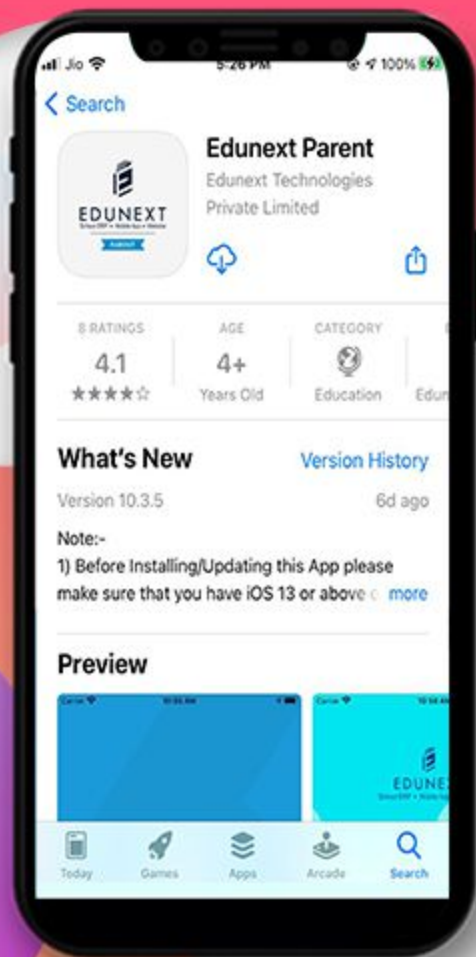

K. R. Mangalam World School Gurugram

Official School Mobile App For Android & iOS
(Designed & Developed by)
Edunext Technologies Pvt. Ltd.

Bringing School & Teacher
Closer To You

Download The App From

App Store

By Searching Keyword “ EDUNEXT PARENT ”

Install the App and make sure that you allow all the access it requests. Once it is installed, an icon with EDUNEXT PARENT shall appear on your mobile phone's screen. TAP on it to open the app.

K. R. Mangalam World School Gurugram

Download The App From

Play Store

By Searching Keyword " [K.R.M.W.S. Gurugram](#) "

Install the App and make sure that you allow all the access it requests. Once it is installed, an icon with K.R.M.W.S. Gurugram shall appear on your mobile phone's screen. TAP on it to open the app.

Screen Asking for School Code

Kindly Enter The School Code " KRMANGALAMGURUGRAM " &
Tap

Login Screen

This is the login screen where you need to enter the credentials provided by the school and TAP on the “Sign in” button.