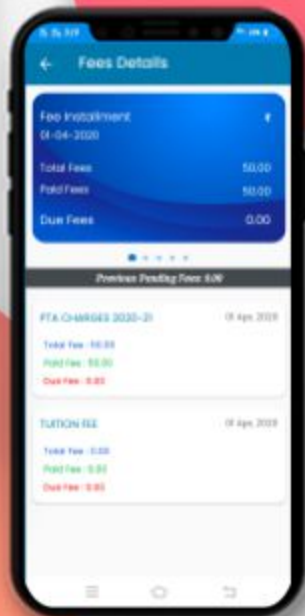

HOMework

Now the homework given by the subject teacher is just a click away on your mobile with a due date, description, and download option.

CIRCULAR

Instant alerts on any circular/notice from school and also complete archive thereof with an option of attachment download.

REMARKS

Student was active or down today? What's the achievement? Has he done something good or bad? Find out from daily remarks by teachers.

Red Remark denoted to negative remark & green remark denoted to positive remark.

CALENDAR

There are two views of calendar Yearly and Monthly

Now, parents, teacher can get an overview of the activities happening in the school by tapping on the Calendar icon.

It is a complete schedule of school activities which are going on throughout the year.

FEE DETAILS

Parents can see the complete fee information, payment status and dues for different fee types.

LIBRARY TRANSACTIONS

What does a student like to read? Is he responsible enough in returning the books in time? Parents can find the answer here.