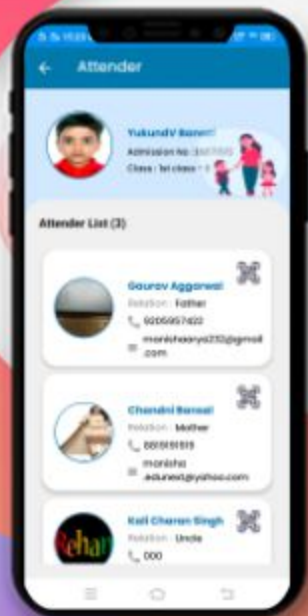

DASHBOARD

Now you can see different icons. By tapping on any icon you can get the information related to your children like Homework, Attendance, Communication Details, Remarks, Achievements, Image Gallery, Circular, Downloads and many more.

FEE DETAILS

Parents can see the complete fee information, payment status and dues for different fee types.

LIBRARY TRANSACTIONS

What does a student like to read? Is he responsible enough in returning the books in time? Parents can find the answer here.

Cross mark denoted that the book is not returned & right mark denoted that the book has returned within the time.

RESULT

TAP on the report name to download the same.

As soon as results are declared at school, parents can view and download the progress report card on their mobile.

IMAGE GALLERY & ACHIEVEMENT

Students can see their photos in which they participate.

Parents get updated with their children's achievements with their respective events.

ATTENDER

It ensures the security of a child. Who so ever will be going to pick the child, the whole profile of that responsible person is already mentioned in the application with respective relation.