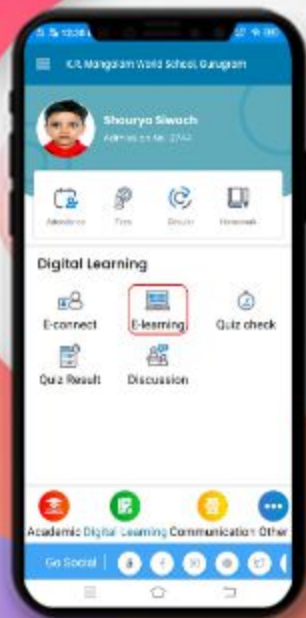

DASHBOARD

Now you can see different icons. By tapping on any icon you can get the information related to your children like Homework, Attendance, Communication Details, Remarks, Achievements, Image Gallery, Circular, Downloads and many more.

APPLY LEAVES

Student can directly apply the leaves and check the approval and rejection status of his/her leave

QUIZ

Student can directly participate in quiz and test his Ability in subjects

QUIZ RESULT

Student can directly check his Result and see his marks

E-Connect

How Student will accept this invitation?

Students can view the **e-connect** option on their student dashboard.

Once students will click on e-connect option, attached screen will be coming on their screen.