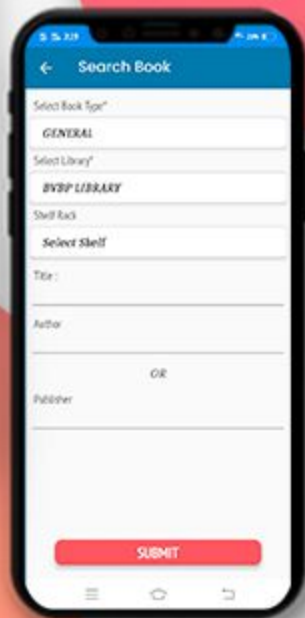

HOMework

Now the homework given by the subject teacher is just a click away on your mobile with a due date, description, and download option.

CIRCULAR

Instant alerts on any circular/notice from school and also complete archive thereof with an option of attachment download.

CALENDAR

There are two views of calendar Yearly and Monthly

Now, parents, teacher can get an overview of the activities happening in the school by tapping on the Calendar icon.

It is a complete schedule of school activities which are going on throughout the year.

FEE DETAILS

Parents can see the complete fee information, payment status and dues for different fee types.

LIBRARY TRANSACTIONS

What does a student like to read? Is he responsible enough in returning the books in time? Parents can find the answer here.

Cross mark denoted that the book is not returned & right mark denoted that the book has returned within the time.

RESULT

TAP on the report name to download the same.

As soon as results are declared at school, parents can view and download the progress report card on their mobile.