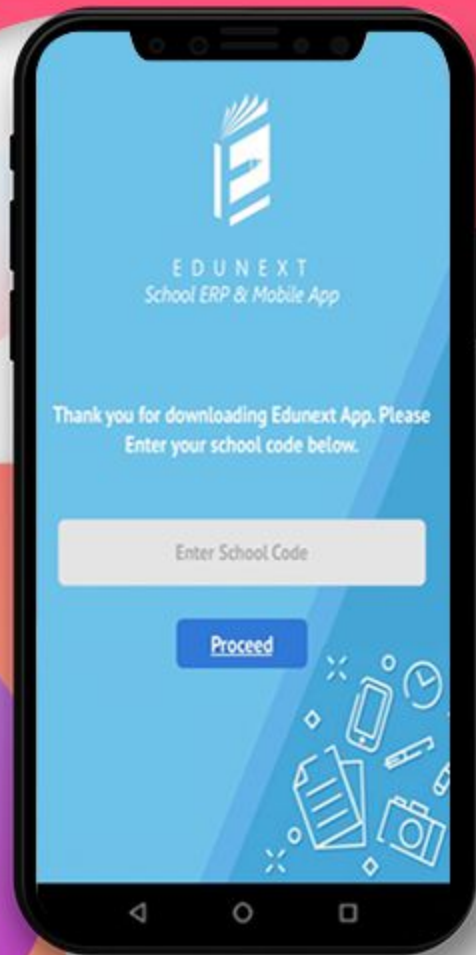

By Searching Keyword “ EDUNEXT PARENT ”

Install the App and make sure that you allow all the access it requests. Once it is installed, an icon with EDUNEXT PARENT shall appear on your mobile phone's screen. TAP on it to open the app.

K. R. Mangalam World School Gurugram

Download The App From

Play Store

By Searching Keyword " [K.R.M.W.S. Gurugram](#) "

Install the App and make sure that you allow all the access it requests. Once it is installed, an icon with K.R.M.W.S. Gurugram shall appear on your mobile phone's screen. TAP on it to open the app.

Screen Asking for School Code

Kindly Enter The School Code " KRMANGALAMGURUGRAM " &
Tap

Login Screen

This is the login screen where you need to enter the credentials provided by the school and TAP on the “Sign in” button.

DASHBOARD

Now you can see different icons. By tapping on any icon you can get the information related to your children like Homework, Attendance, Communication Details, Remarks, Achievements, Image Gallery, Circular, Downloads and many more.