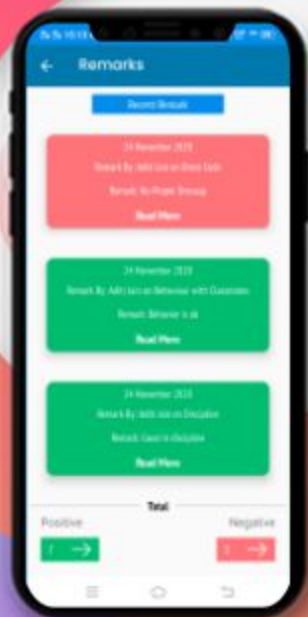

DASHBOARD

Now you can see different icons. By tapping on any icon you can get the information related to your children like Homework, Attendance, Communication Details, Remarks, Achievements, Image Gallery, Circular, Downloads and many more.

CHOOSE WARD

After selecting 'switch ward' from the left menu, you can select the ward from the given pop-up.

MY PROFILE

Displays complete profile of the student including photograph, parent details, class teacher details, address and emergency contact number as per school records.

NEWS

All the school news will be showing here like summer holidays, sports, curriculum activities, etc.

ATTENDANCE

Instant notification and detailed view of the student attendance in the current academic year including presents, absents, and leaves.

HOMework

Now the homework given by the subject teacher is just a click away on your mobile with a due date, description, and download option.

CIRCULAR

Instant alerts on any circular/notice from school and also complete archive thereof with an option of attachment download.